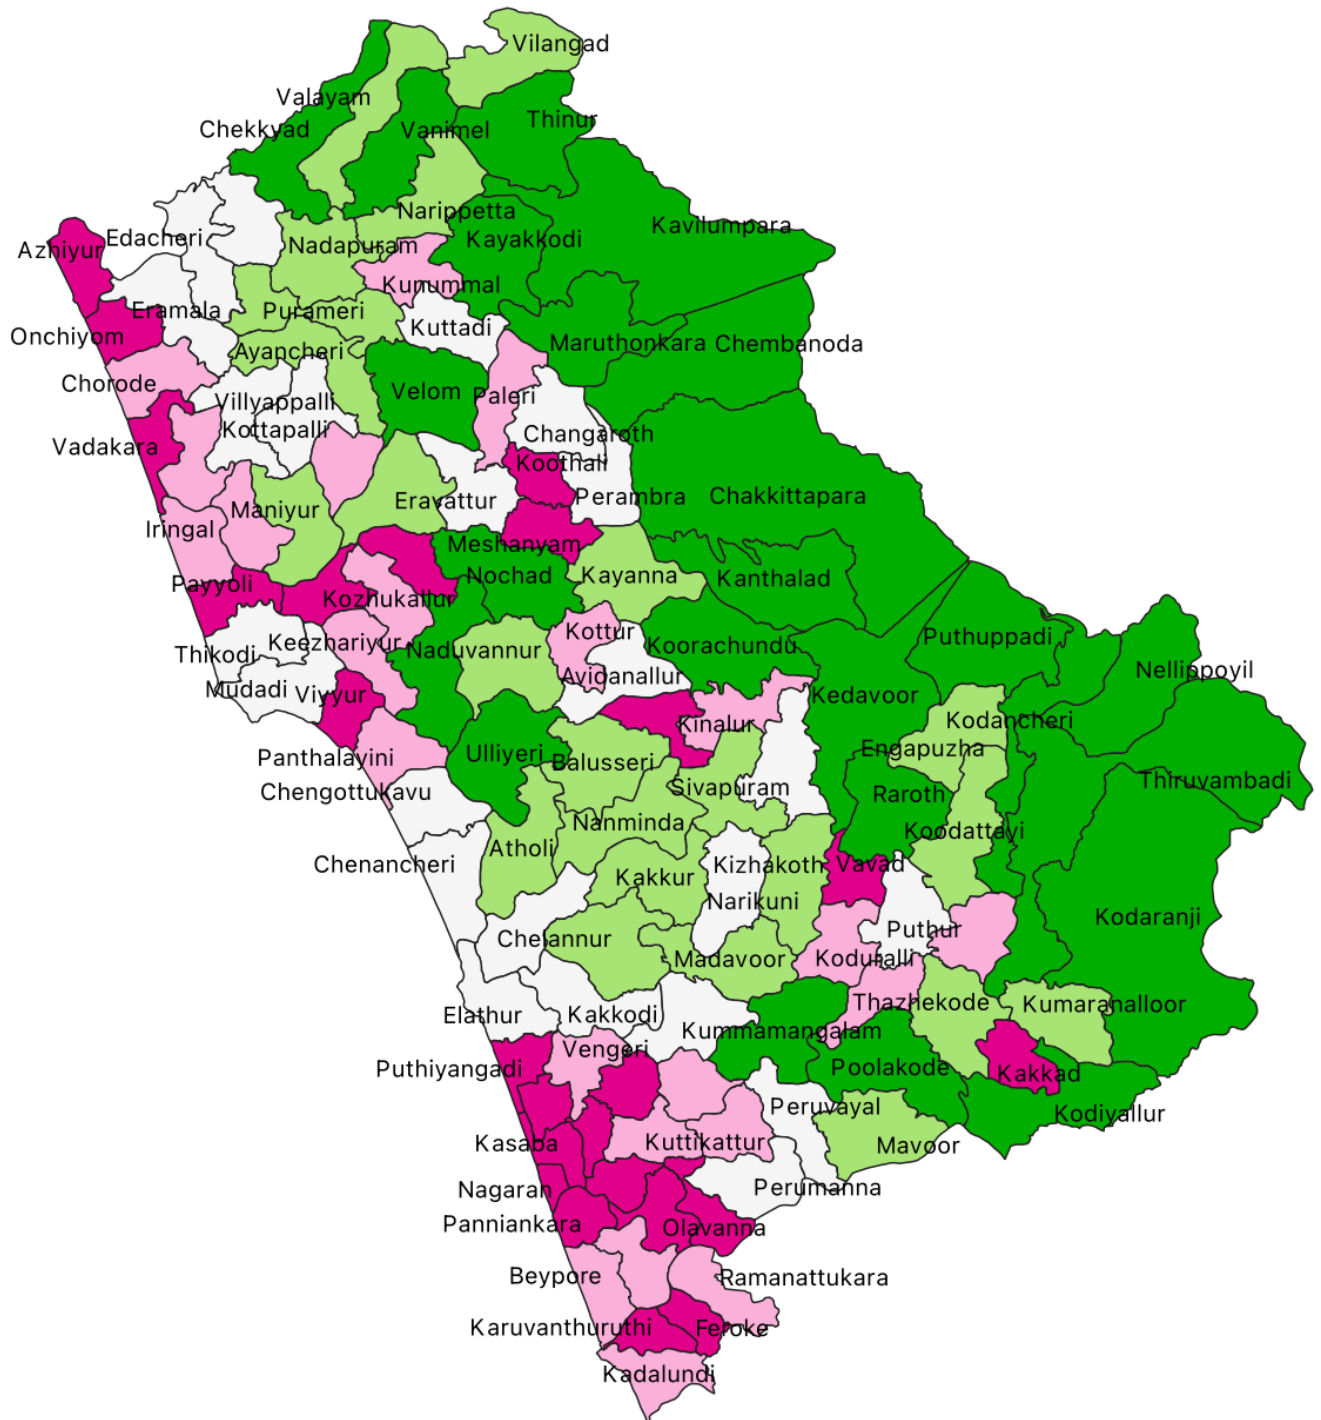

KERALA MAPS

DISTRICT MAP OF KERALA

VILLAGE MAP OF KERALA

VILLAGE MAP OF THIRUVANANTHAPURAM DISTRICT

VILLAGE MAP OF KOLLAM DISTRICT

VILLAGE MAP OF PATHANAMTHITTA DISTRICT

VILLAGE MAP OF ALAPPUZHA DISTRICT

VILLAGE MAP OF KOTTAYAM DISTRICT

VILLAGE MAP OF IDUKKI DISTRICT

VILLAGE MAP OF ERNAKULAM DISTRICT

VILLAGE MAP OF THRISSUR DISTRICT

VILLAGE MAP OF PALAKKAD DISTRICT

VILLAGE MAP OF MALAPPURAM DISTRICT

VILLAGE MAP OF KOZHIKODE DISTRICT

VILLAGE MAP OF WAYANAD DISTRICT

VILLAGE MAP OF KANNUR DISTRICT

VILLAGE MAP OF KASARAGOD DISTRICT