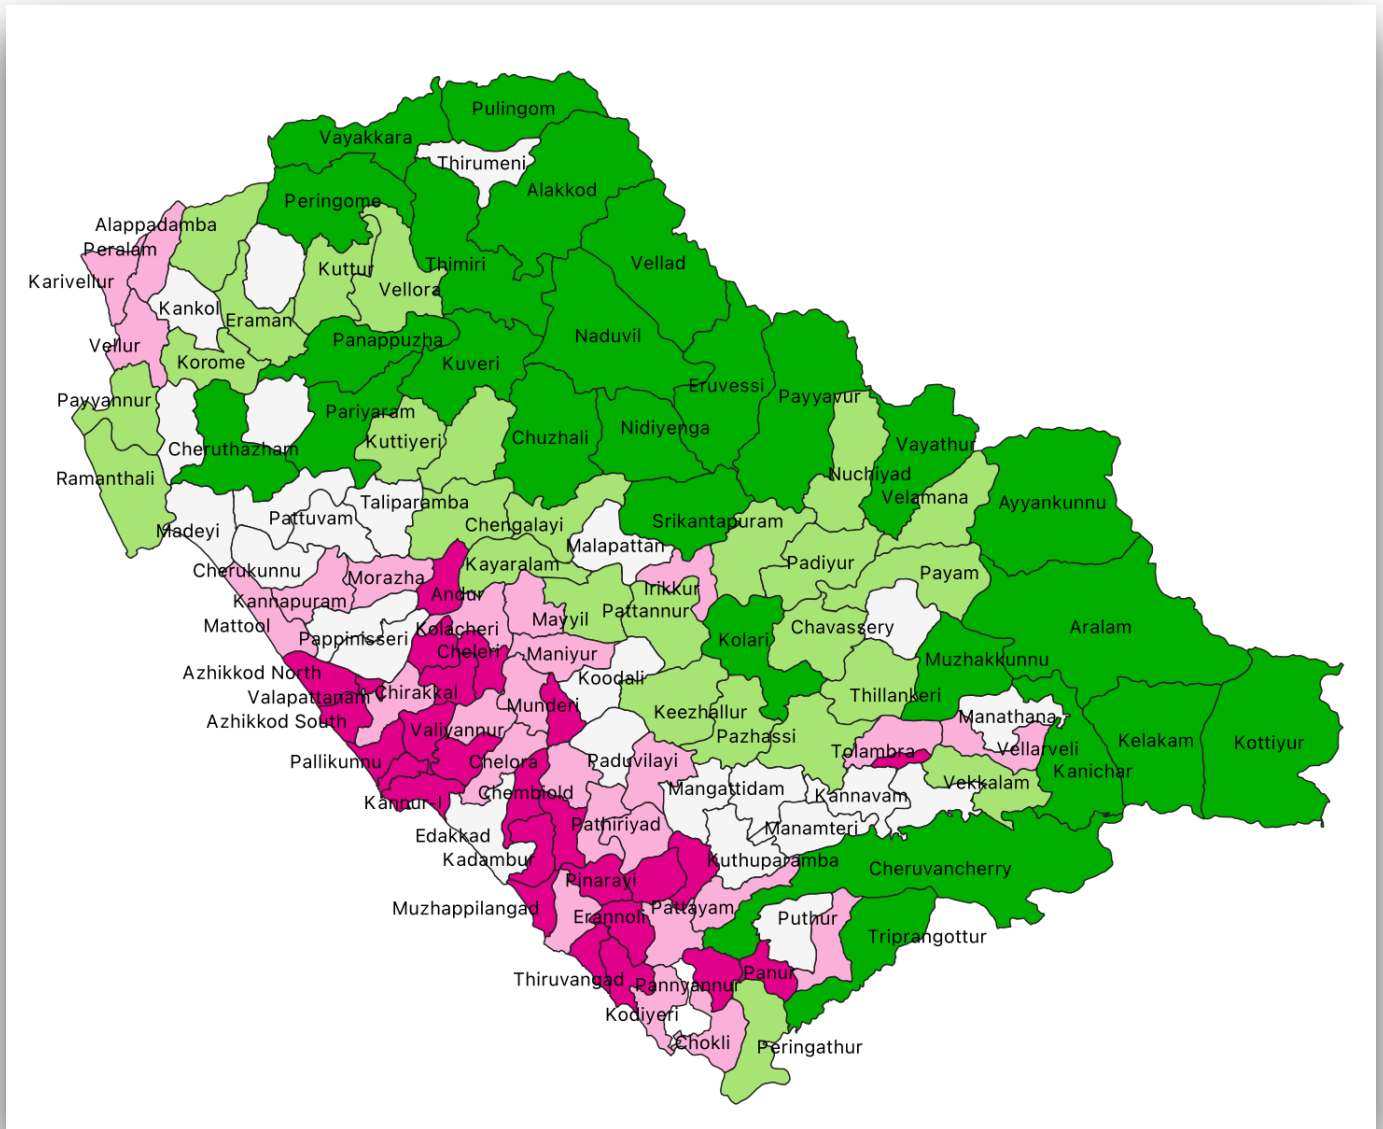

KERALA MAPS

DISTRICT MAP OF KERALA

VILLAGE MAP OF KERALA

VILLAGE MAP OF THIRUVANANTHAPURAM DISTRICT

VILLAGE MAP OF KOLLAM DISTRICT

VILLAGE MAP OF PATHANAMTHITTA DISTRICT

VILLAGE MAP OF ALAPPUZHA DISTRICT

VILLAGE MAP OF KOTTAYAM DISTRICT

VILLAGE MAP OF IDUKKI DISTRICT

VILLAGE MAP OF ERNAKULAM DISTRICT

VILLAGE MAP OF THRISSUR DISTRICT

VILLAGE MAP OF PALAKKAD DISTRICT

VILLAGE MAP OF MALAPPURAM DISTRICT

VILLAGE MAP OF KOZHIKODE DISTRICT

VILLAGE MAP OF WAYANAD DISTRICT

VILLAGE MAP OF KANNUR DISTRICT

VILLAGE MAP OF KASARAGOD DISTRICT