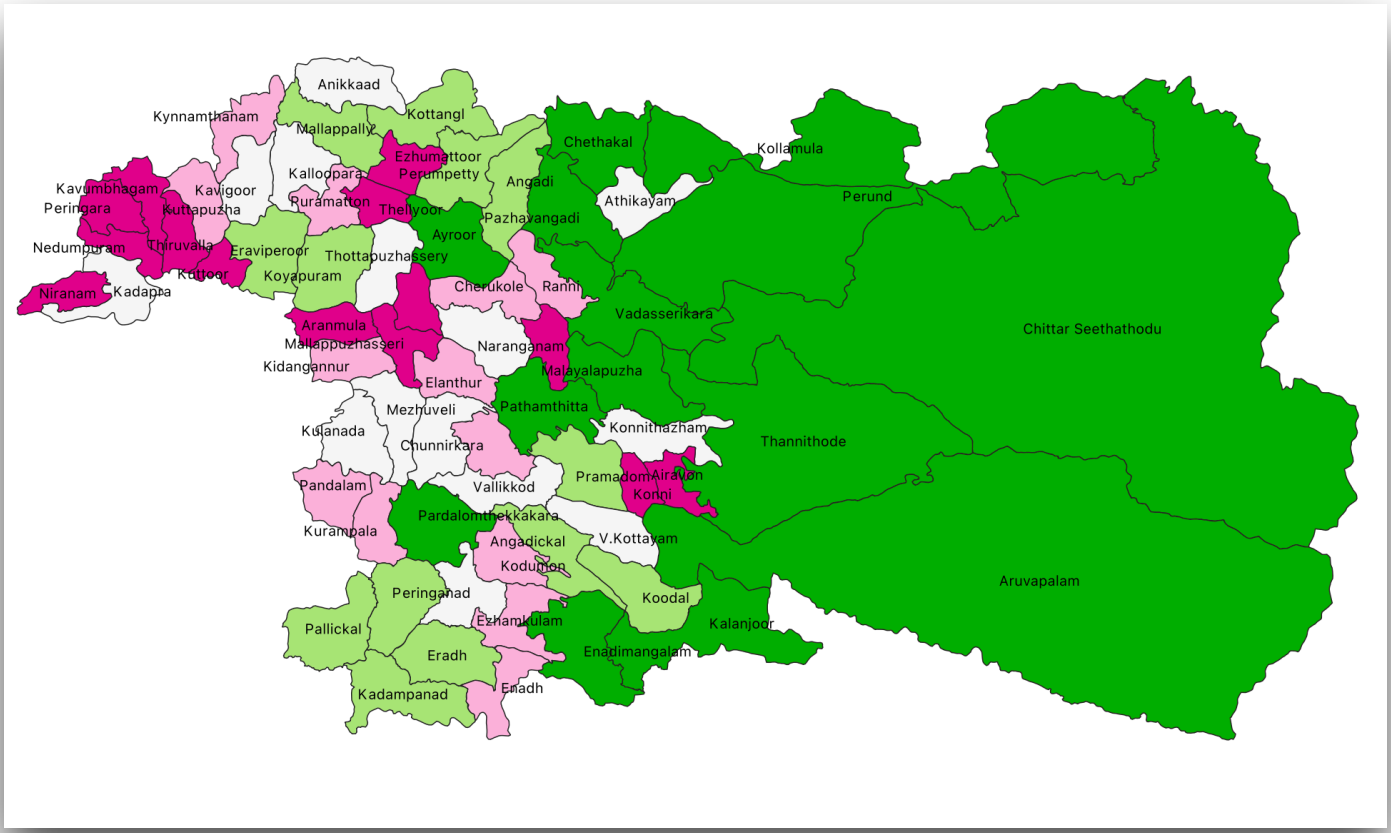

KERALA MAPS

DISTRICT MAP OF KERALA

VILLAGE MAP OF KERALA

VILLAGE MAP OF THIRUVANANTHAPURAM DISTRICT

VILLAGE MAP OF KOLLAM DISTRICT

VILLAGE MAP OF PATHANAMTHITTA DISTRICT

VILLAGE MAP OF ALAPPUZHA DISTRICT

VILLAGE MAP OF KOTTAYAM DISTRICT

VILLAGE MAP OF IDUKKI DISTRICT

VILLAGE MAP OF ERNAKULAM DISTRICT

VILLAGE MAP OF THRISSUR DISTRICT

VILLAGE MAP OF PALAKKAD DISTRICT

VILLAGE MAP OF MALAPPURAM DISTRICT

VILLAGE MAP OF KOZHIKODE DISTRICT

VILLAGE MAP OF WAYANAD DISTRICT

VILLAGE MAP OF KANNUR DISTRICT

VILLAGE MAP OF KASARAGOD DISTRICT