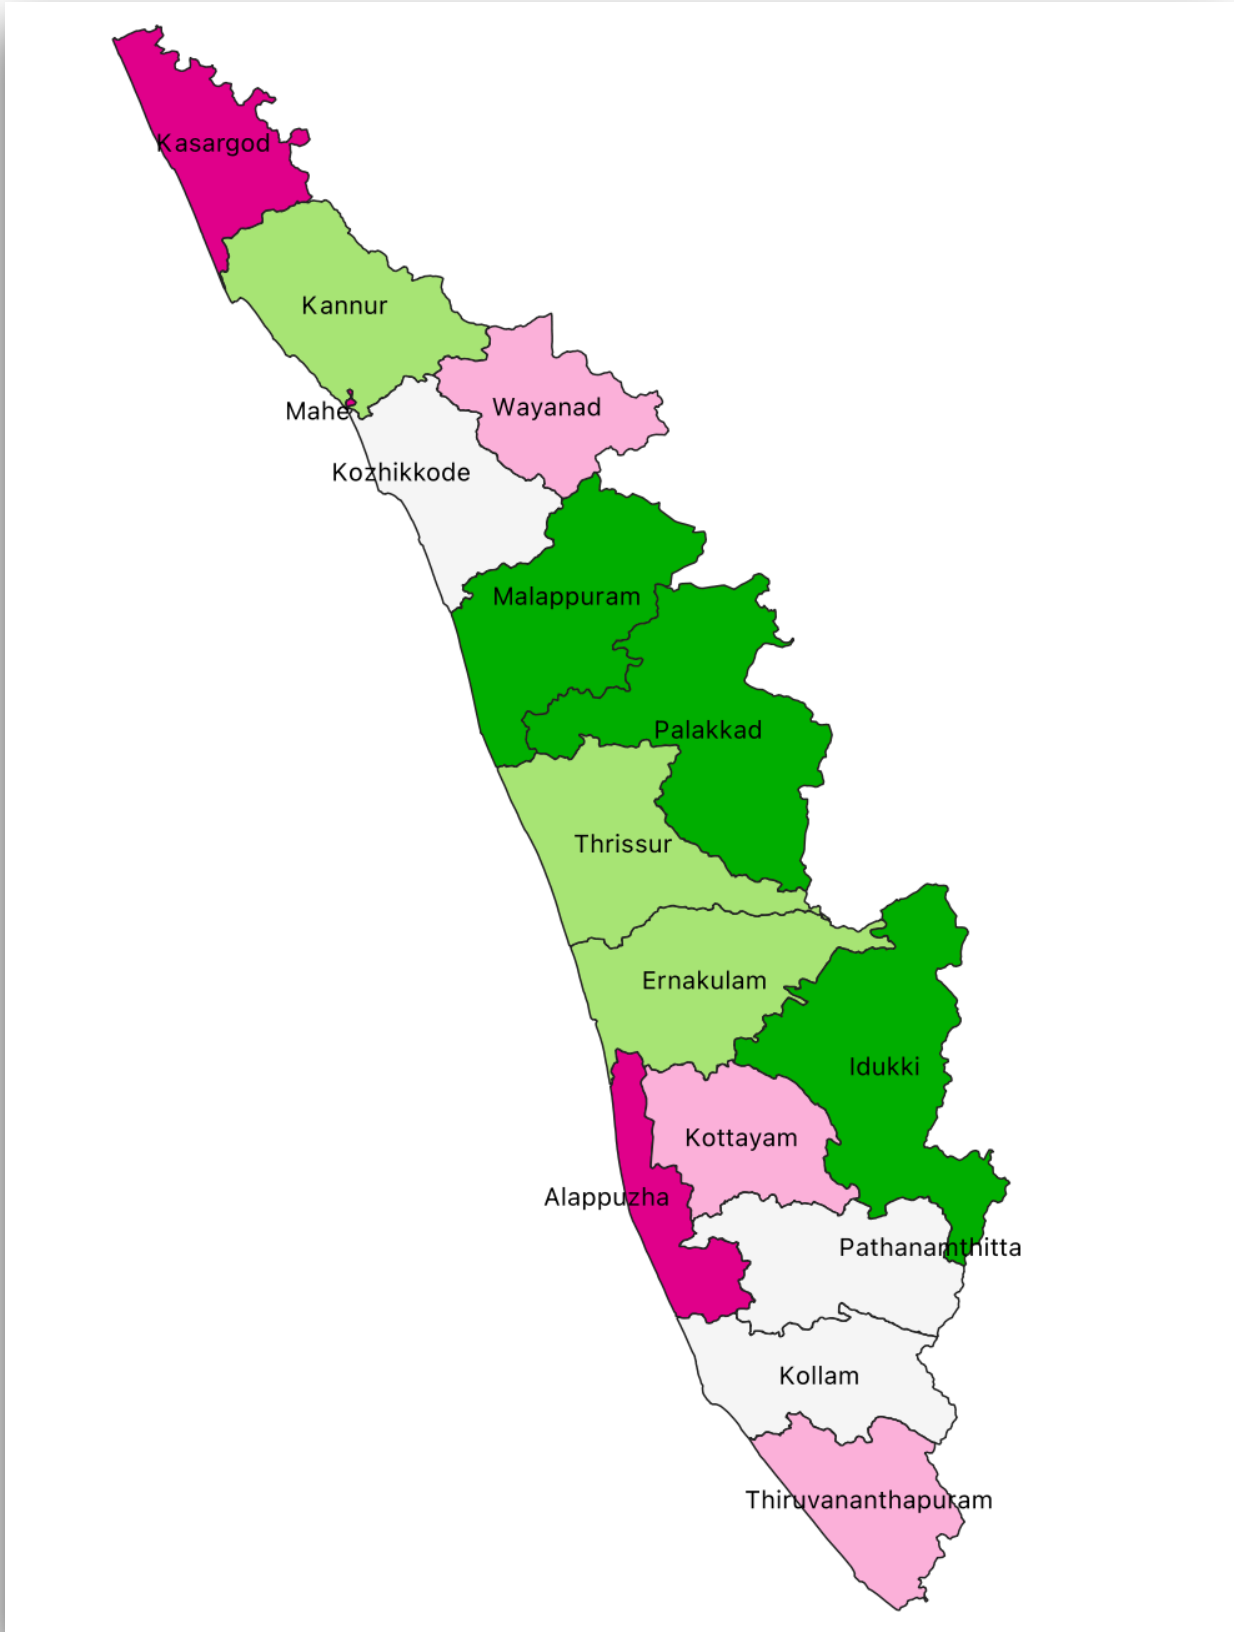

KERALA MAPS

DISTRICT MAP OF KERALA

VILLAGE MAP OF KERALA

VILLAGE MAP OF THIRUVANANTHAPURAM DISTRICT

VILLAGE MAP OF KOLLAM DISTRICT

VILLAGE MAP OF PATHANAMTHITTA DISTRICT

VILLAGE MAP OF ALAPPUZHA DISTRICT

VILLAGE MAP OF KOTTAYAM DISTRICT

VILLAGE MAP OF IDUKKI DISTRICT

VILLAGE MAP OF ERNAKULAM DISTRICT

VILLAGE MAP OF THRISSUR DISTRICT

VILLAGE MAP OF PALAKKAD DISTRICT

VILLAGE MAP OF MALAPPURAM DISTRICT

VILLAGE MAP OF KOZHIKODE DISTRICT

VILLAGE MAP OF WAYANAD DISTRICT

VILLAGE MAP OF KANNUR DISTRICT

VILLAGE MAP OF KASARAGOD DISTRICT