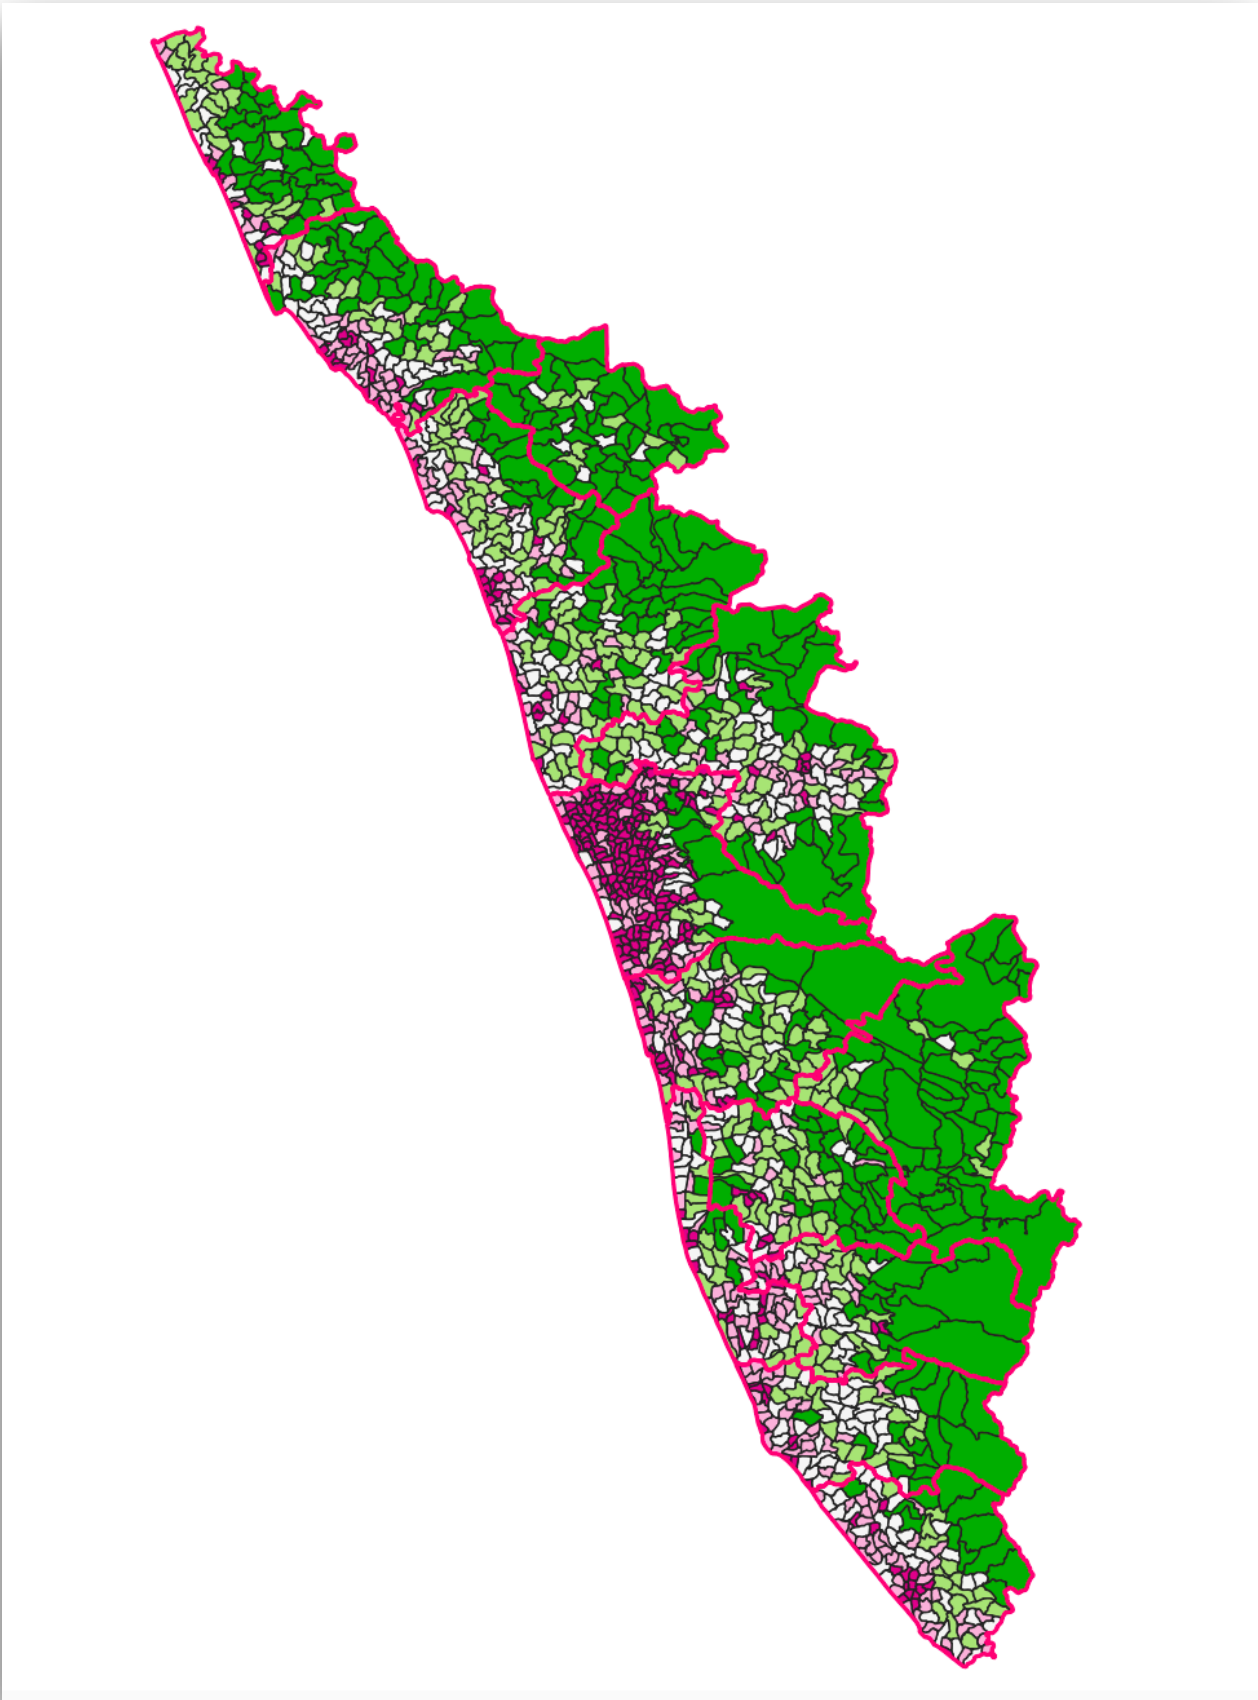

KERALA MAPS

DISTRICT MAP OF KERALA

VILLAGE MAP OF KERALA

VILLAGE MAP OF THIRUVANANTHAPURAM DISTRICT

VILLAGE MAP OF KOLLAM DISTRICT

VILLAGE MAP OF PATHANAMTHITTA DISTRICT

VILLAGE MAP OF ALAPPUZHA DISTRICT

VILLAGE MAP OF KOTTAYAM DISTRICT

VILLAGE MAP OF IDUKKI DISTRICT

VILLAGE MAP OF ERNAKULAM DISTRICT

VILLAGE MAP OF THRISSUR DISTRICT

VILLAGE MAP OF PALAKKAD DISTRICT

VILLAGE MAP OF MALAPPURAM DISTRICT

VILLAGE MAP OF KOZHIKODE DISTRICT

VILLAGE MAP OF WAYANAD DISTRICT

VILLAGE MAP OF KANNUR DISTRICT

VILLAGE MAP OF KASARAGOD DISTRICT