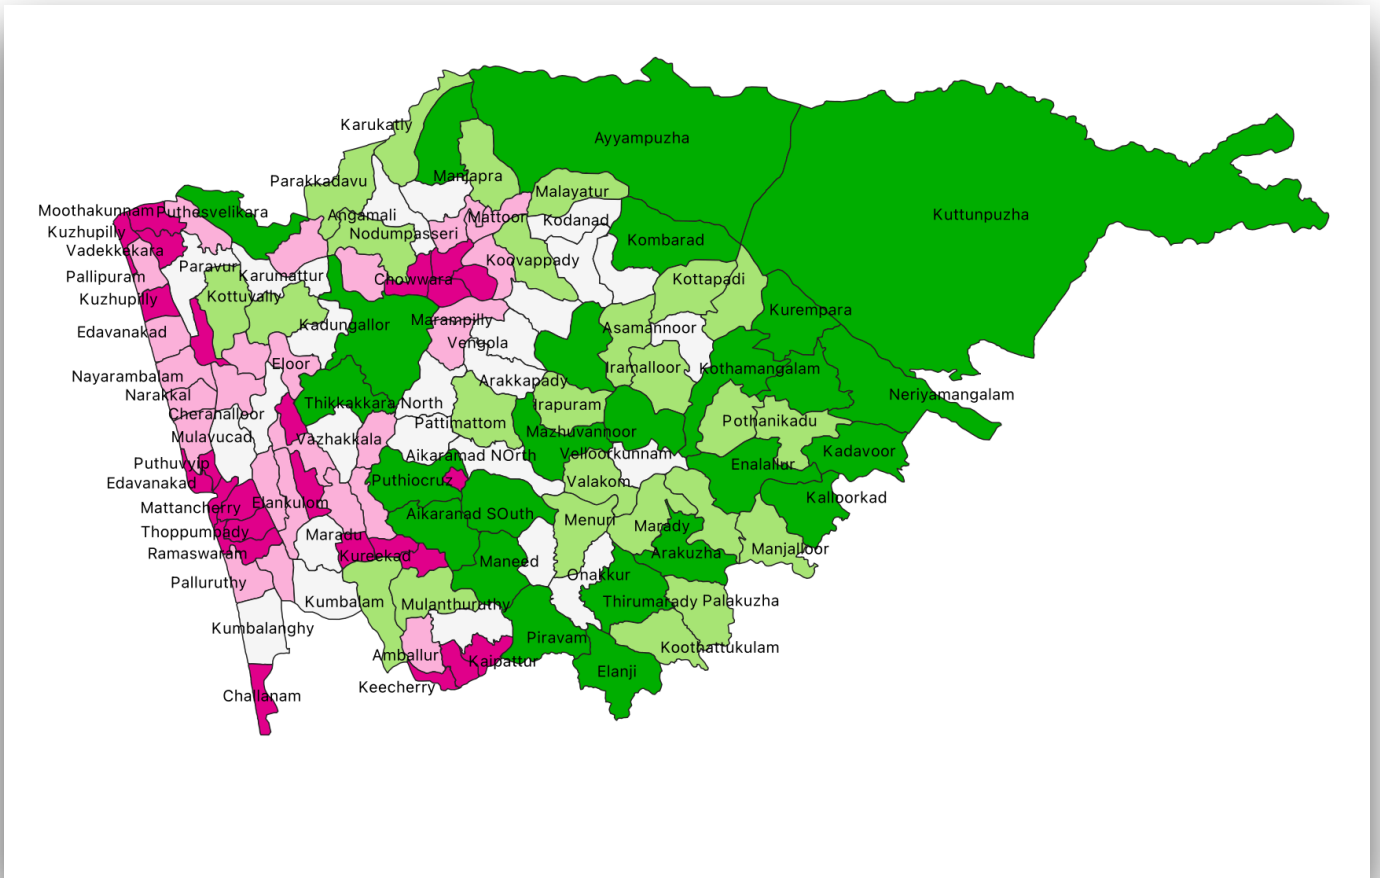

KERALA MAPS

DISTRICT MAP OF KERALA

VILLAGE MAP OF KERALA

VILLAGE MAP OF THIRUVANANTHAPURAM DISTRICT

VILLAGE MAP OF KOLLAM DISTRICT

VILLAGE MAP OF PATHANAMTHITTA DISTRICT

VILLAGE MAP OF ALAPPUZHA DISTRICT

VILLAGE MAP OF KOTTAYAM DISTRICT

VILLAGE MAP OF IDUKKI DISTRICT

VILLAGE MAP OF ERNAKULAM DISTRICT

VILLAGE MAP OF THRISSUR DISTRICT

VILLAGE MAP OF PALAKKAD DISTRICT

VILLAGE MAP OF MALAPPURAM DISTRICT

VILLAGE MAP OF KOZHIKODE DISTRICT

VILLAGE MAP OF WAYANAD DISTRICT

VILLAGE MAP OF KANNUR DISTRICT

VILLAGE MAP OF KASARAGOD DISTRICT