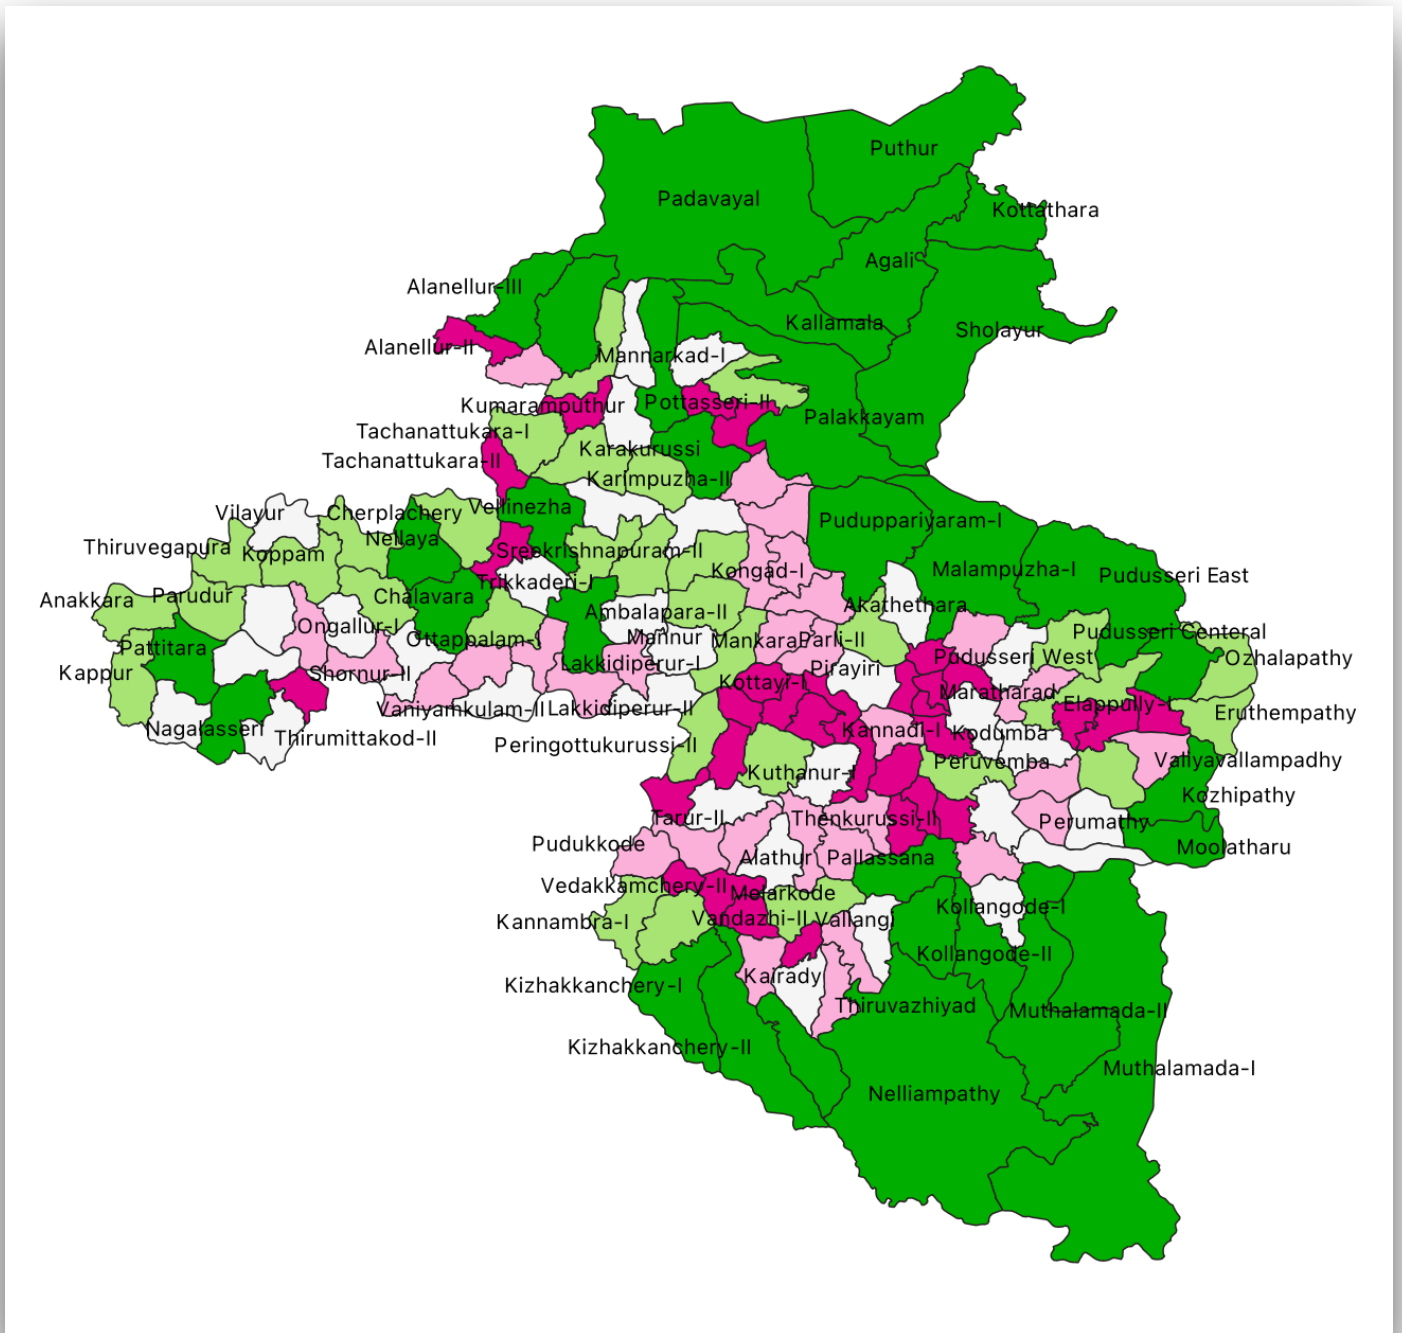

KERALA MAPS

DISTRICT MAP OF KERALA

VILLAGE MAP OF KERALA

VILLAGE MAP OF THIRUVANANTHAPURAM DISTRICT

VILLAGE MAP OF KOLLAM DISTRICT

VILLAGE MAP OF PATHANAMTHITTA DISTRICT

VILLAGE MAP OF ALAPPUZHA DISTRICT

VILLAGE MAP OF KOTTAYAM DISTRICT

VILLAGE MAP OF IDUKKI DISTRICT

VILLAGE MAP OF ERNAKULAM DISTRICT

VILLAGE MAP OF THRISSUR DISTRICT

VILLAGE MAP OF PALAKKAD DISTRICT

VILLAGE MAP OF MALAPPURAM DISTRICT

VILLAGE MAP OF KOZHIKODE DISTRICT

VILLAGE MAP OF WAYANAD DISTRICT

VILLAGE MAP OF KANNUR DISTRICT

VILLAGE MAP OF KASARAGOD DISTRICT