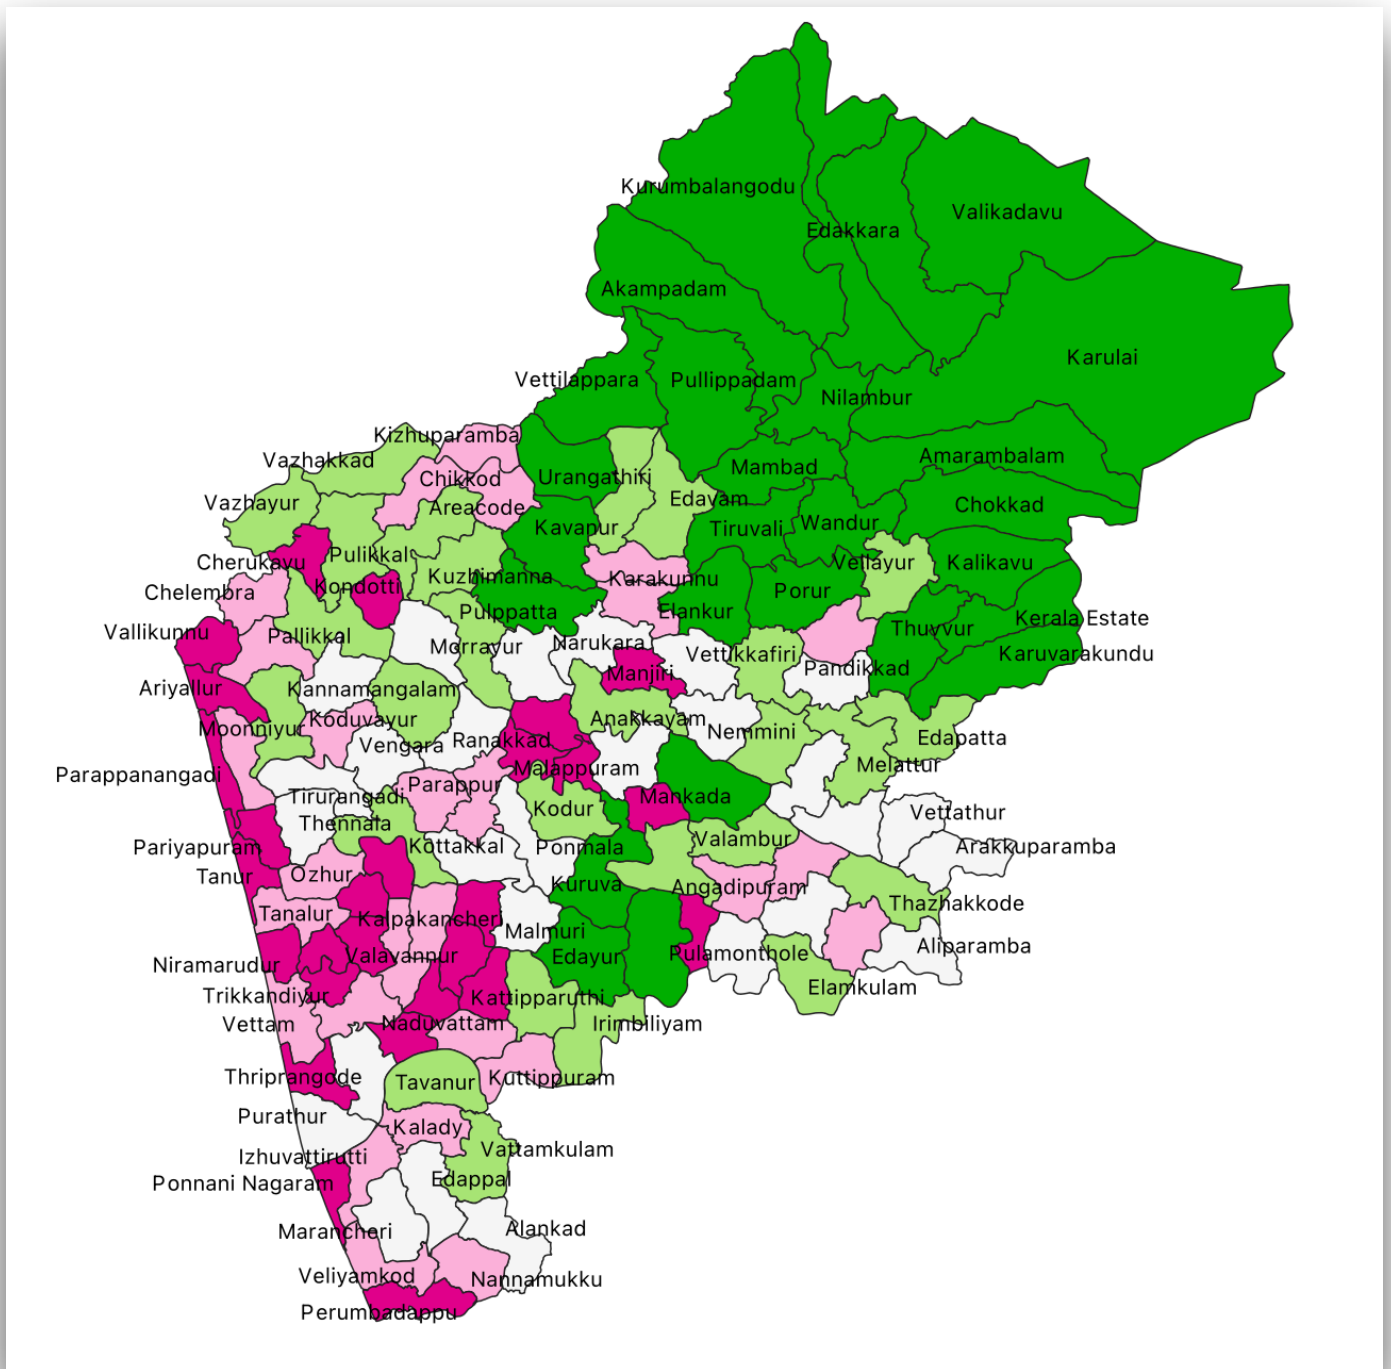

KERALA MAPS

DISTRICT MAP OF KERALA

VILLAGE MAP OF KERALA

VILLAGE MAP OF THIRUVANANTHAPURAM DISTRICT

VILLAGE MAP OF KOLLAM DISTRICT

VILLAGE MAP OF PATHANAMTHITTA DISTRICT

VILLAGE MAP OF ALAPPUZHA DISTRICT

VILLAGE MAP OF KOTTAYAM DISTRICT

VILLAGE MAP OF IDUKKI DISTRICT

VILLAGE MAP OF ERNAKULAM DISTRICT

VILLAGE MAP OF THRISSUR DISTRICT

VILLAGE MAP OF PALAKKAD DISTRICT

VILLAGE MAP OF MALAPPURAM DISTRICT

VILLAGE MAP OF KOZHIKODE DISTRICT

VILLAGE MAP OF WAYANAD DISTRICT

VILLAGE MAP OF KANNUR DISTRICT

VILLAGE MAP OF KASARAGOD DISTRICT