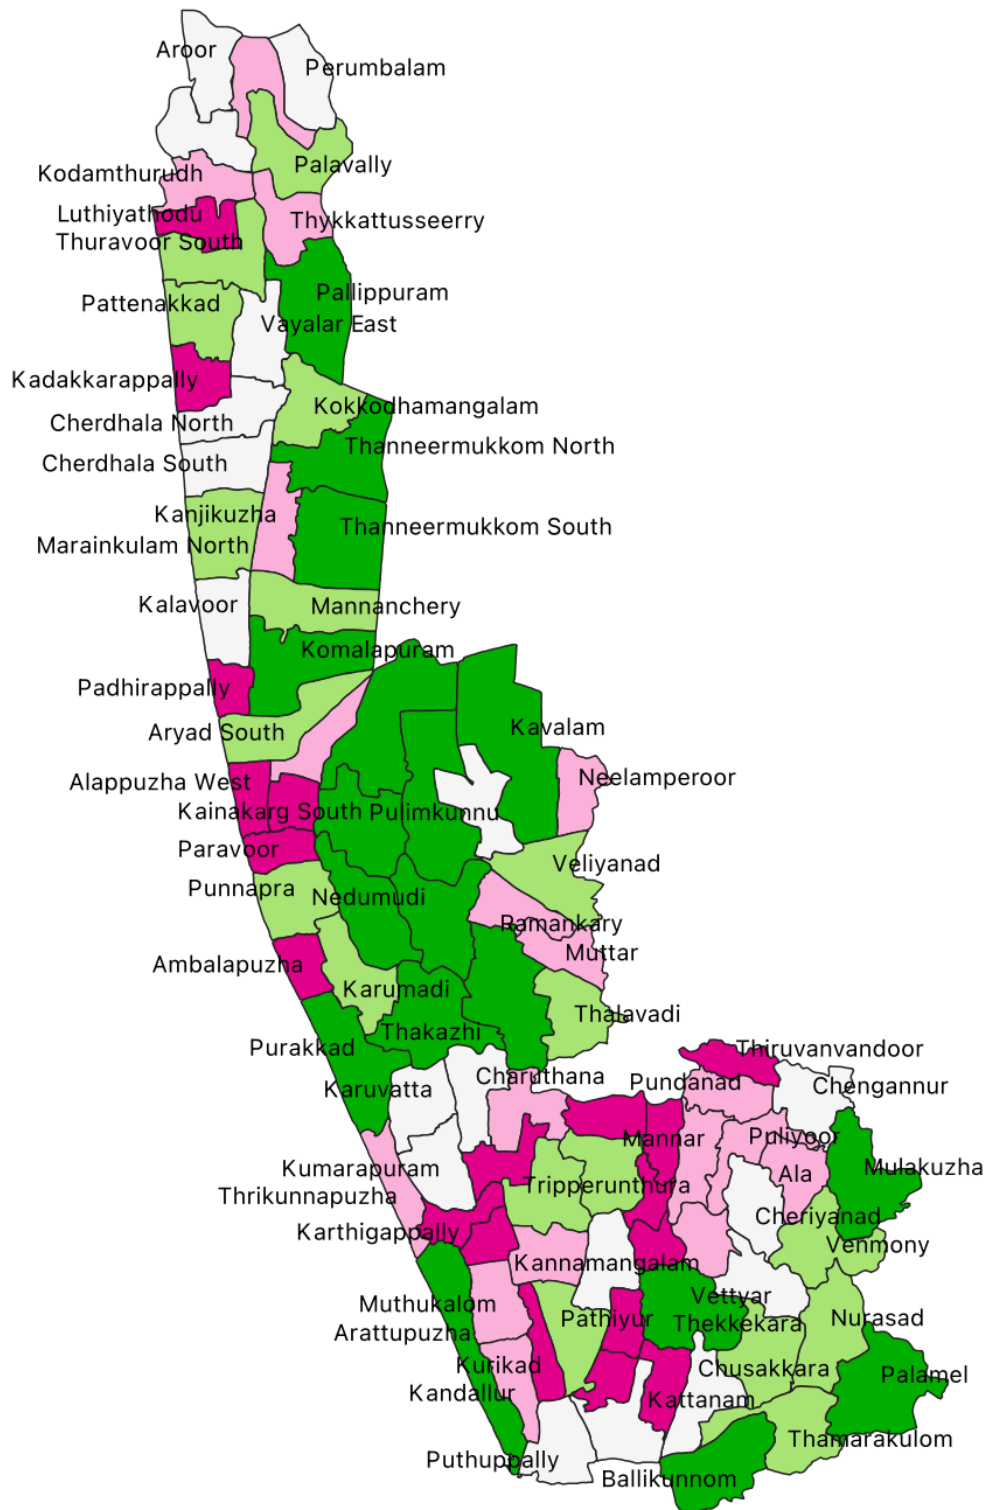

KERALA MAPS

DISTRICT MAP OF KERALA

VILLAGE MAP OF KERALA

VILLAGE MAP OF THIRUVANANTHAPURAM DISTRICT

VILLAGE MAP OF KOLLAM DISTRICT

VILLAGE MAP OF PATHANAMTHITTA DISTRICT

VILLAGE MAP OF ALAPPUZHA DISTRICT

VILLAGE MAP OF KOTTAYAM DISTRICT

VILLAGE MAP OF IDUKKI DISTRICT

VILLAGE MAP OF ERNAKULAM DISTRICT

VILLAGE MAP OF THRISSUR DISTRICT

VILLAGE MAP OF PALAKKAD DISTRICT

VILLAGE MAP OF MALAPPURAM DISTRICT

VILLAGE MAP OF KOZHIKODE DISTRICT

VILLAGE MAP OF WAYANAD DISTRICT

VILLAGE MAP OF KANNUR DISTRICT

VILLAGE MAP OF KASARAGOD DISTRICT