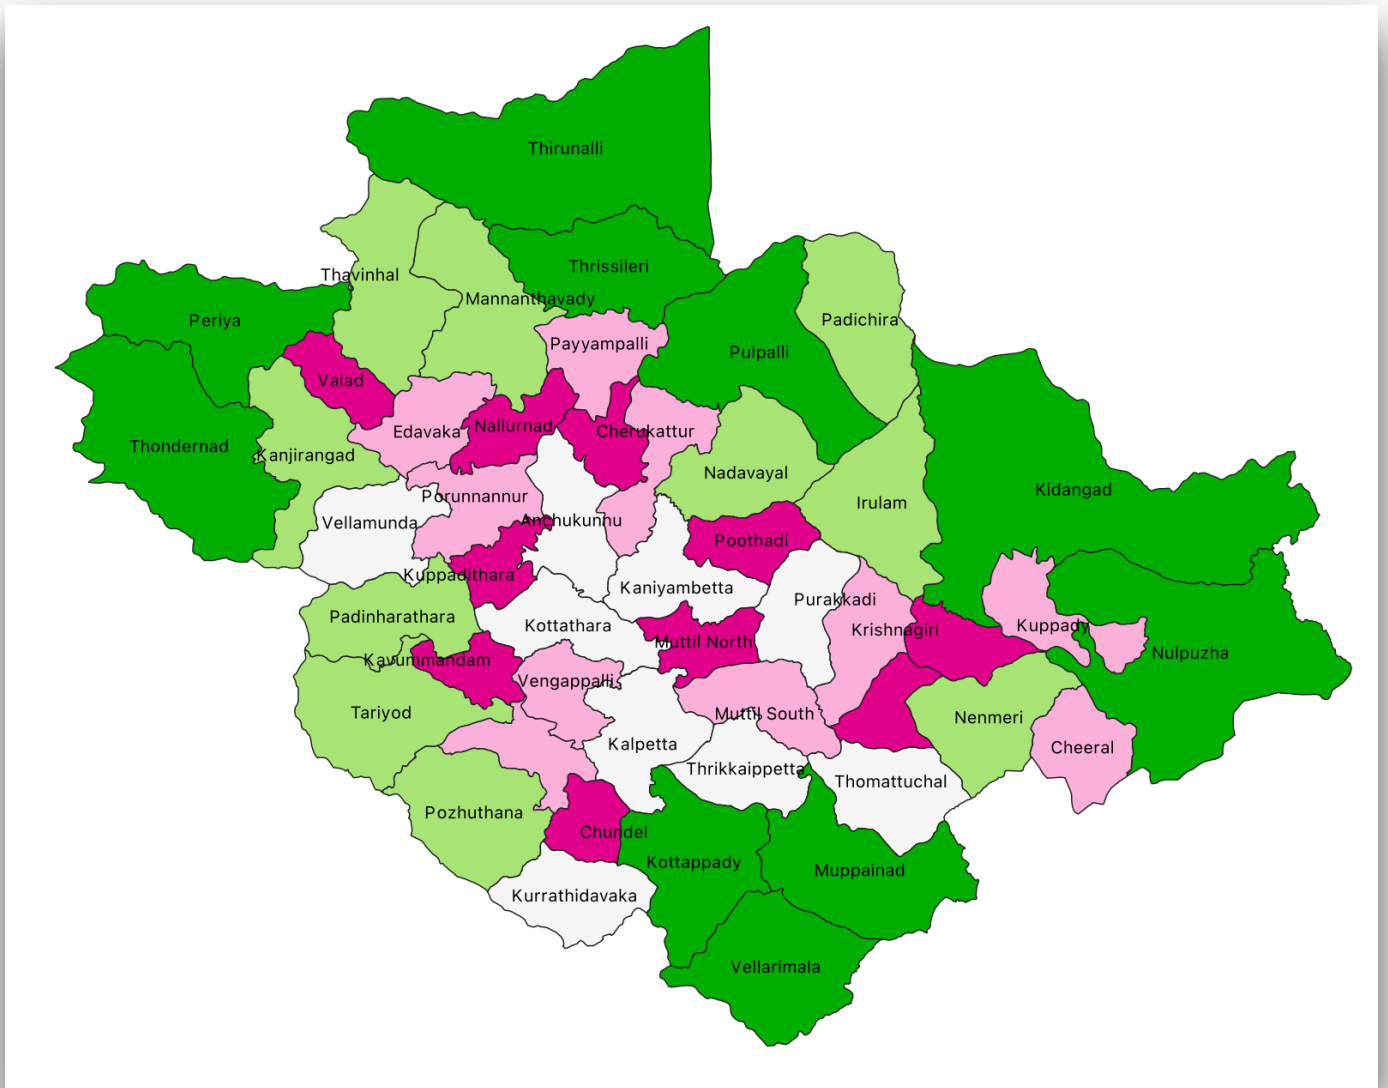

KERALA MAPS

DISTRICT MAP OF KERALA

VILLAGE MAP OF KERALA

VILLAGE MAP OF THIRUVANANTHAPURAM DISTRICT

VILLAGE MAP OF KOLLAM DISTRICT

VILLAGE MAP OF PATHANAMTHITTA DISTRICT

VILLAGE MAP OF ALAPPUZHA DISTRICT

VILLAGE MAP OF KOTTAYAM DISTRICT

VILLAGE MAP OF IDUKKI DISTRICT

VILLAGE MAP OF ERNAKULAM DISTRICT

VILLAGE MAP OF THRISSUR DISTRICT

VILLAGE MAP OF PALAKKAD DISTRICT

VILLAGE MAP OF MALAPPURAM DISTRICT

VILLAGE MAP OF KOZHIKODE DISTRICT

VILLAGE MAP OF WAYANAD DISTRICT

VILLAGE MAP OF KANNUR DISTRICT

VILLAGE MAP OF KASARAGOD DISTRICT