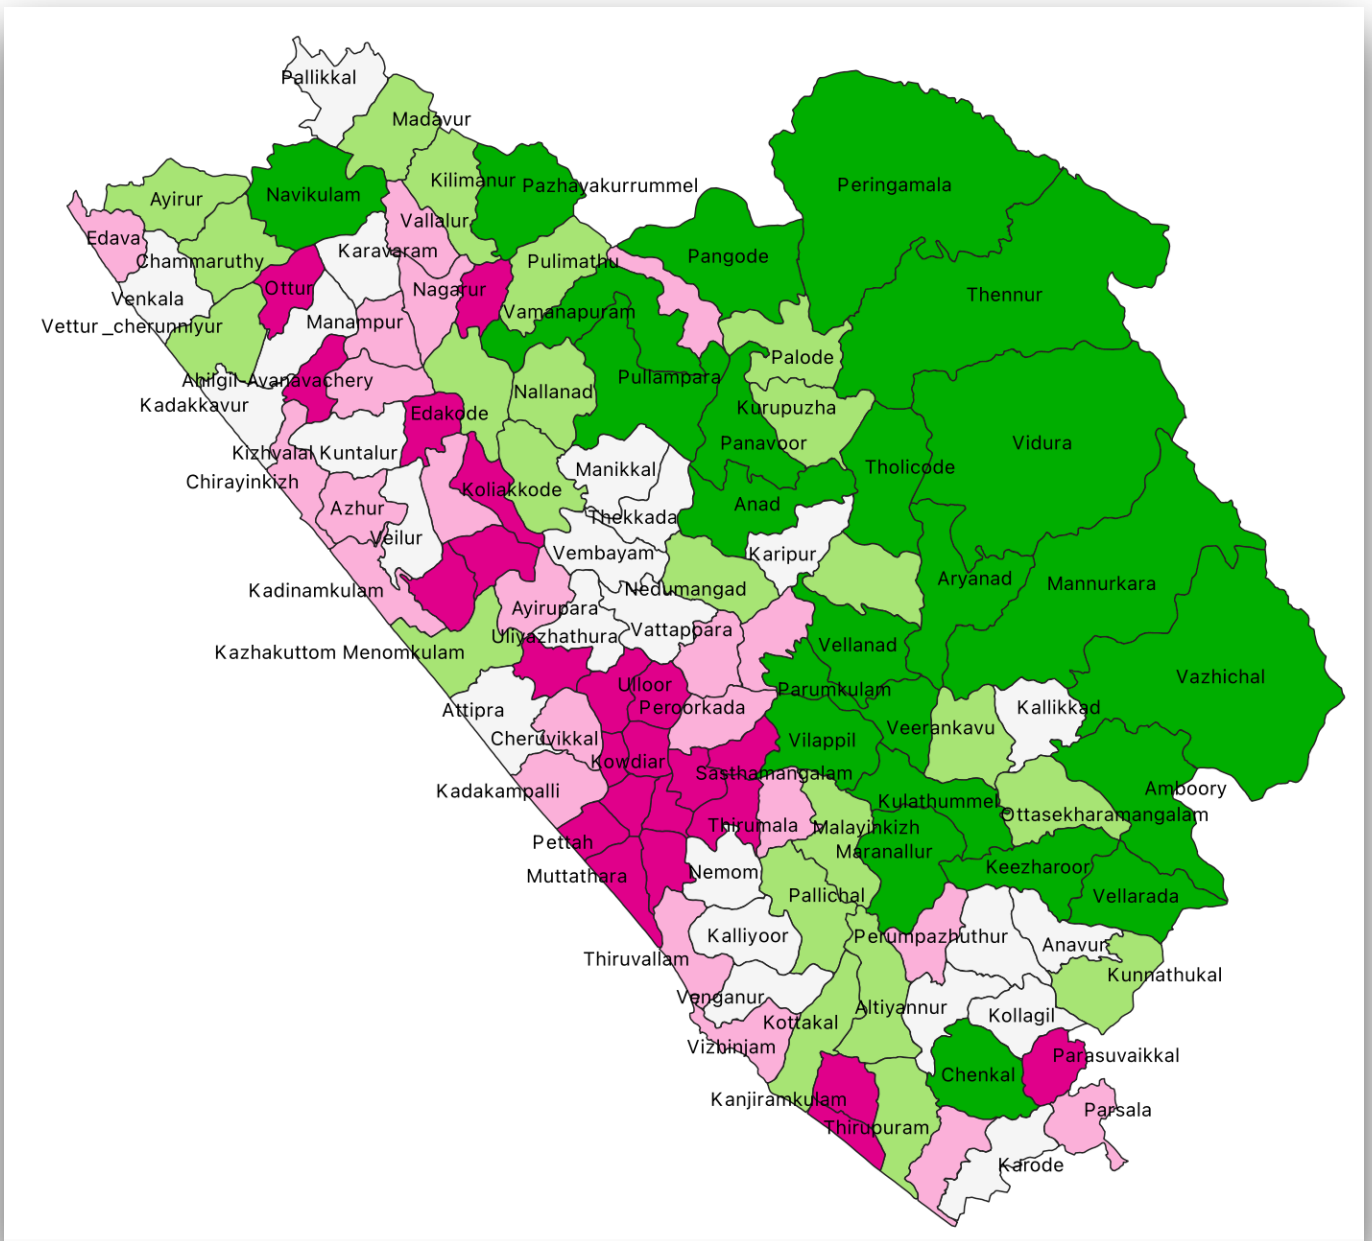

KERALA MAPS

DISTRICT MAP OF KERALA

VILLAGE MAP OF KERALA

VILLAGE MAP OF THIRUVANANTHAPURAM DISTRICT

VILLAGE MAP OF KOLLAM DISTRICT

VILLAGE MAP OF PATHANAMTHITTA DISTRICT

VILLAGE MAP OF ALAPPUZHA DISTRICT

VILLAGE MAP OF KOTTAYAM DISTRICT

VILLAGE MAP OF IDUKKI DISTRICT

VILLAGE MAP OF ERNAKULAM DISTRICT

VILLAGE MAP OF THRISSUR DISTRICT

VILLAGE MAP OF PALAKKAD DISTRICT

VILLAGE MAP OF MALAPPURAM DISTRICT

VILLAGE MAP OF KOZHIKODE DISTRICT

VILLAGE MAP OF WAYANAD DISTRICT

VILLAGE MAP OF KANNUR DISTRICT

VILLAGE MAP OF KASARAGOD DISTRICT