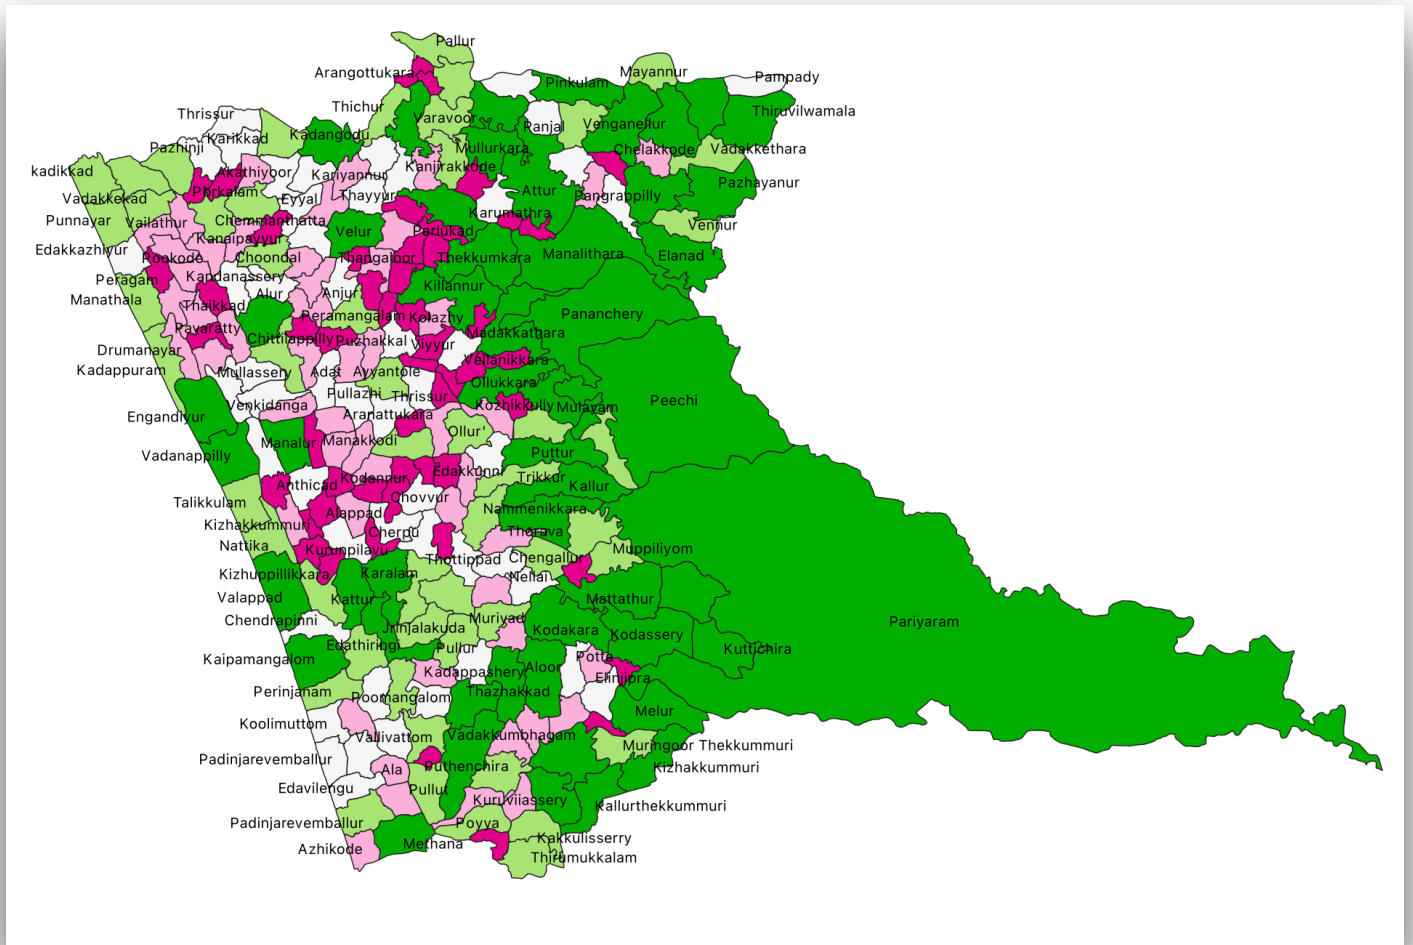

KERALA MAPS

DISTRICT MAP OF KERALA

VILLAGE MAP OF KERALA

VILLAGE MAP OF THIRUVANANTHAPURAM DISTRICT

VILLAGE MAP OF KOLLAM DISTRICT

VILLAGE MAP OF PATHANAMTHITTA DISTRICT

VILLAGE MAP OF ALAPPUZHA DISTRICT

VILLAGE MAP OF KOTTAYAM DISTRICT

VILLAGE MAP OF IDUKKI DISTRICT

VILLAGE MAP OF ERNAKULAM DISTRICT

VILLAGE MAP OF THRISSUR DISTRICT

VILLAGE MAP OF PALAKKAD DISTRICT

VILLAGE MAP OF MALAPPURAM DISTRICT

VILLAGE MAP OF KOZHIKODE DISTRICT

VILLAGE MAP OF WAYANAD DISTRICT

VILLAGE MAP OF KANNUR DISTRICT

VILLAGE MAP OF KASARAGOD DISTRICT