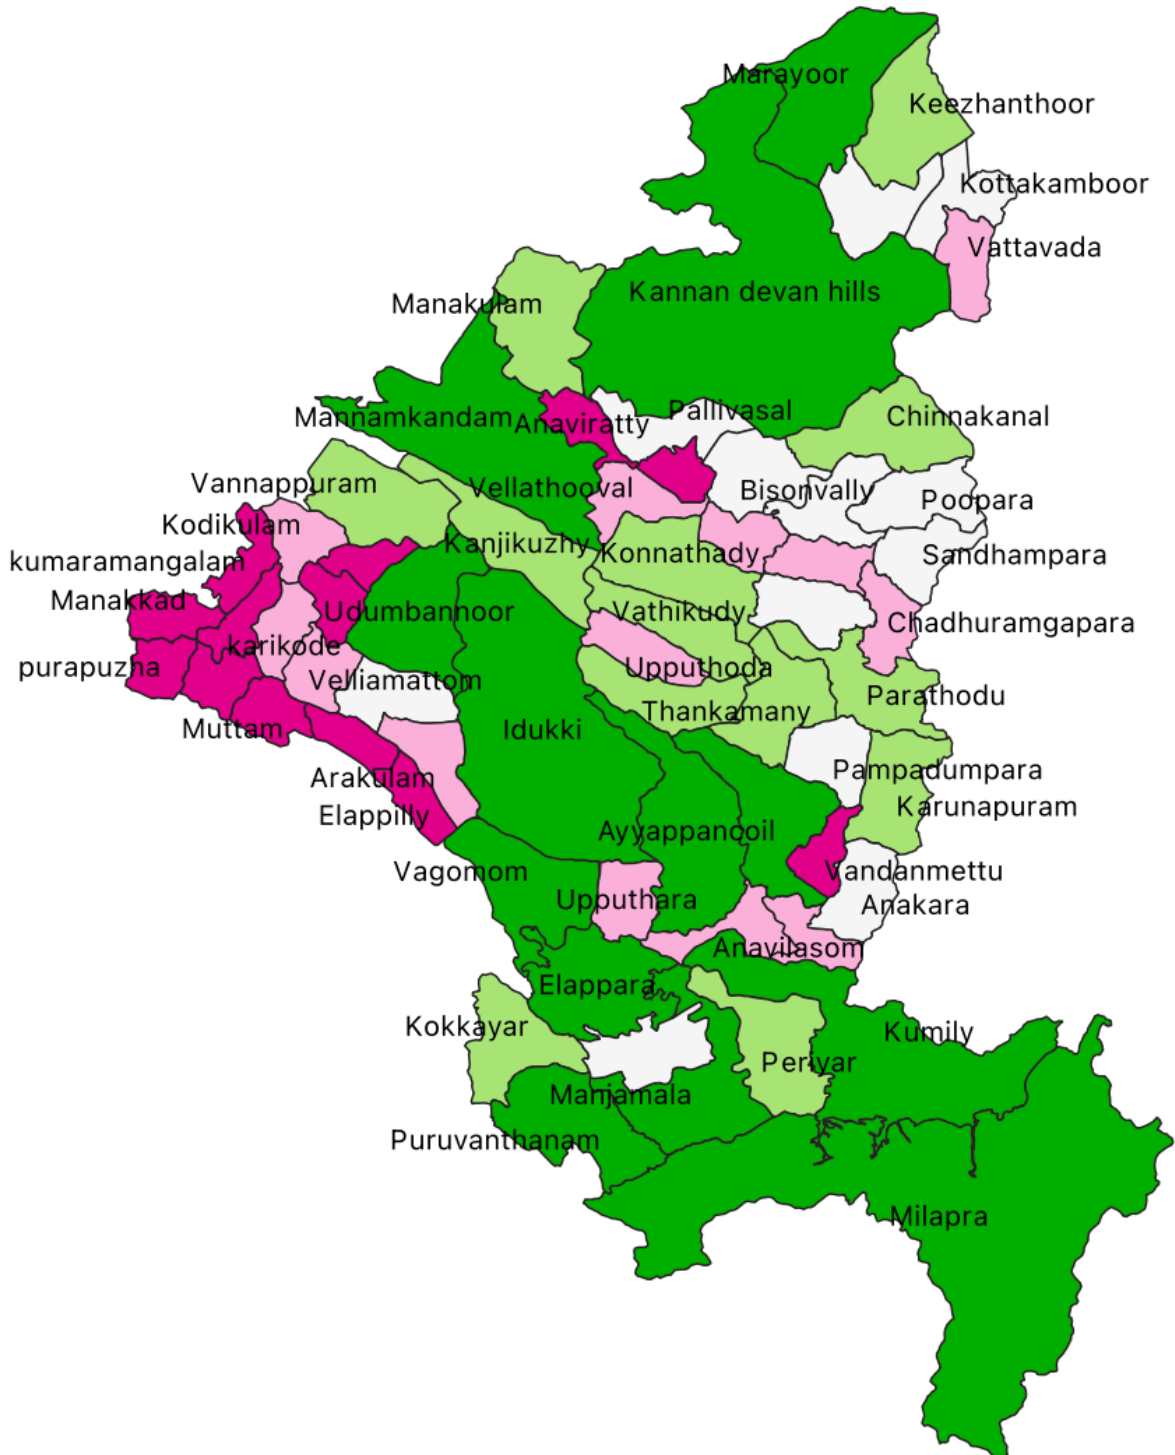

KERALA MAPS

DISTRICT MAP OF KERALA

VILLAGE MAP OF KERALA

VILLAGE MAP OF THIRUVANANTHAPURAM DISTRICT

VILLAGE MAP OF KOLLAM DISTRICT

VILLAGE MAP OF PATHANAMTHITTA DISTRICT

VILLAGE MAP OF ALAPPUZHA DISTRICT

VILLAGE MAP OF KOTTAYAM DISTRICT

VILLAGE MAP OF IDUKKI DISTRICT

VILLAGE MAP OF ERNAKULAM DISTRICT

VILLAGE MAP OF THRISSUR DISTRICT

VILLAGE MAP OF PALAKKAD DISTRICT

VILLAGE MAP OF MALAPPURAM DISTRICT

VILLAGE MAP OF KOZHIKODE DISTRICT

VILLAGE MAP OF WAYANAD DISTRICT

VILLAGE MAP OF KANNUR DISTRICT

VILLAGE MAP OF KASARAGOD DISTRICT