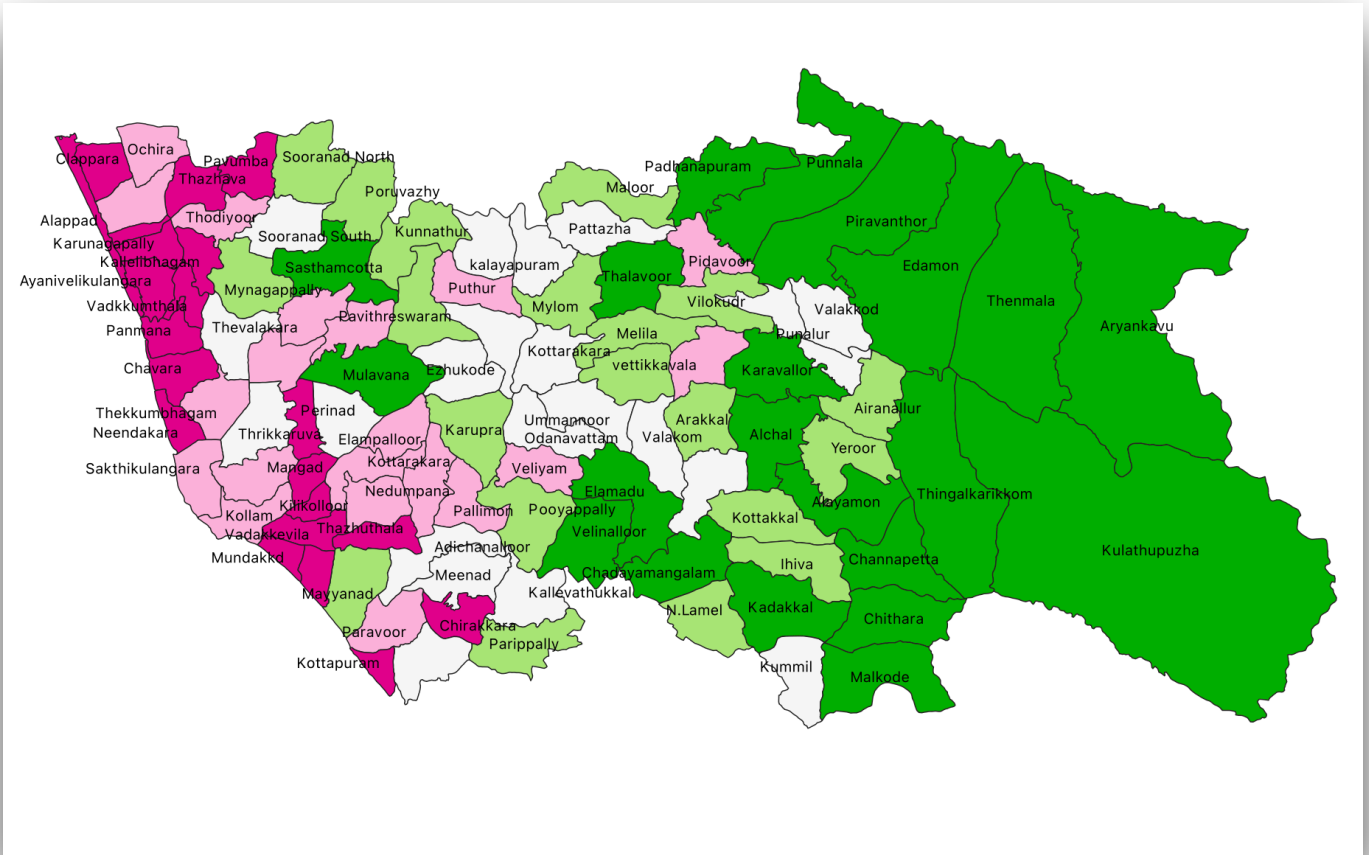

KERALA MAPS

DISTRICT MAP OF KERALA

VILLAGE MAP OF KERALA

VILLAGE MAP OF THIRUVANANTHAPURAM DISTRICT

VILLAGE MAP OF KOLLAM DISTRICT

VILLAGE MAP OF PATHANAMTHITTA DISTRICT

VILLAGE MAP OF ALAPPUZHA DISTRICT

VILLAGE MAP OF KOTTAYAM DISTRICT

VILLAGE MAP OF IDUKKI DISTRICT

VILLAGE MAP OF ERNAKULAM DISTRICT

VILLAGE MAP OF THRISSUR DISTRICT

VILLAGE MAP OF PALAKKAD DISTRICT

VILLAGE MAP OF MALAPPURAM DISTRICT

VILLAGE MAP OF KOZHIKODE DISTRICT

VILLAGE MAP OF WAYANAD DISTRICT

VILLAGE MAP OF KANNUR DISTRICT

VILLAGE MAP OF KASARAGOD DISTRICT