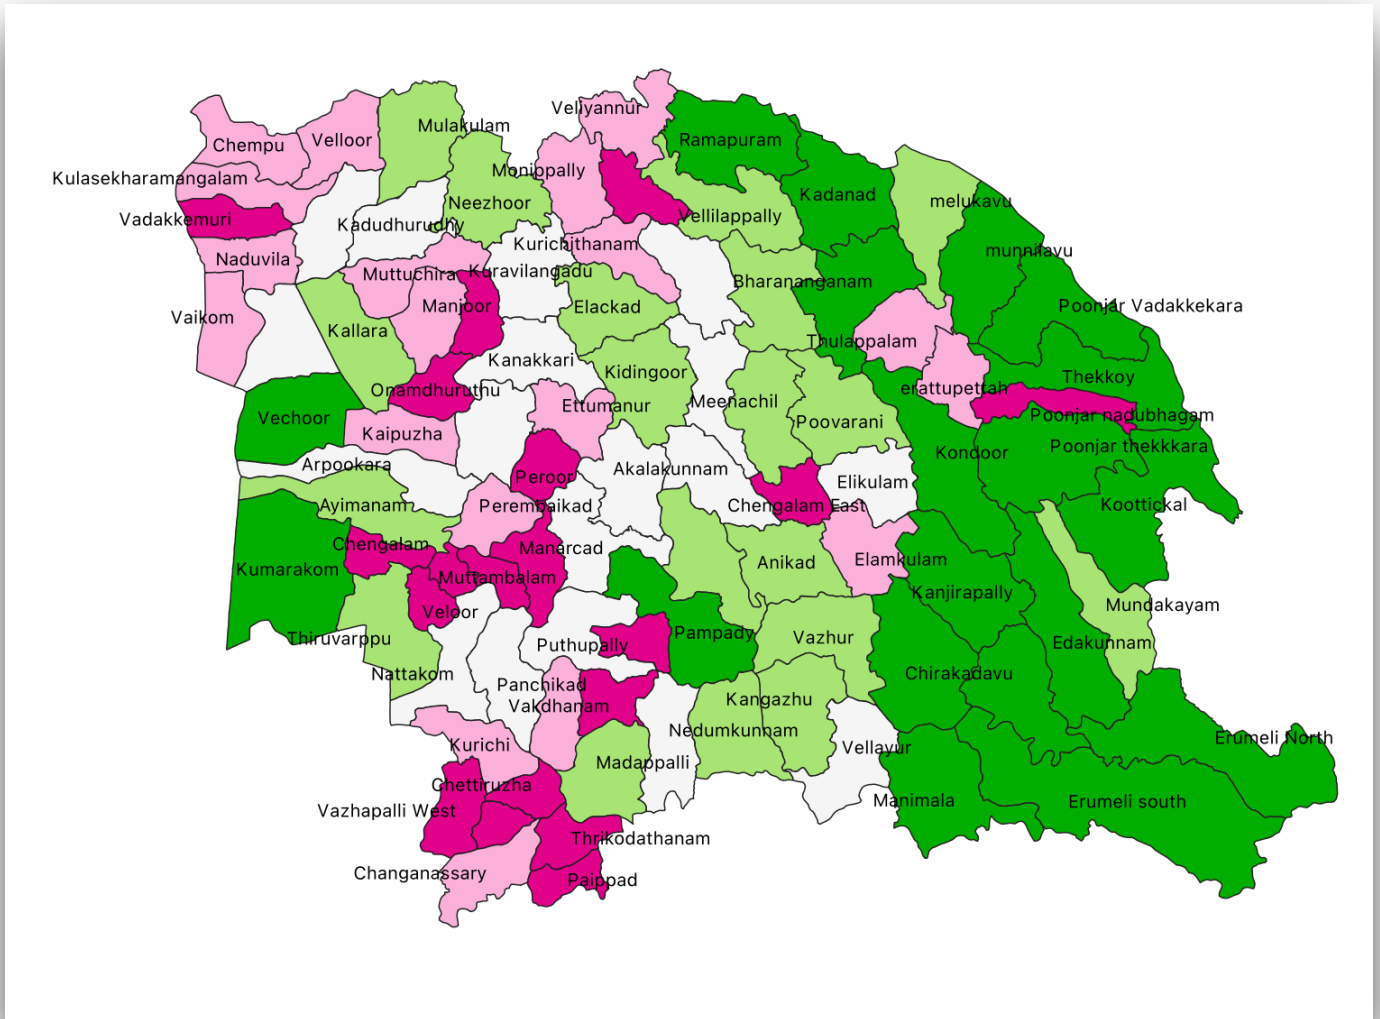

KERALA MAPS

DISTRICT MAP OF KERALA

VILLAGE MAP OF KERALA

VILLAGE MAP OF THIRUVANANTHAPURAM DISTRICT

VILLAGE MAP OF KOLLAM DISTRICT

VILLAGE MAP OF PATHANAMTHITTA DISTRICT

VILLAGE MAP OF ALAPPUZHA DISTRICT

VILLAGE MAP OF KOTTAYAM DISTRICT

VILLAGE MAP OF IDUKKI DISTRICT

VILLAGE MAP OF ERNAKULAM DISTRICT

VILLAGE MAP OF THRISSUR DISTRICT

VILLAGE MAP OF PALAKKAD DISTRICT

VILLAGE MAP OF MALAPPURAM DISTRICT

VILLAGE MAP OF KOZHIKODE DISTRICT

VILLAGE MAP OF WAYANAD DISTRICT

VILLAGE MAP OF KANNUR DISTRICT

VILLAGE MAP OF KASARAGOD DISTRICT