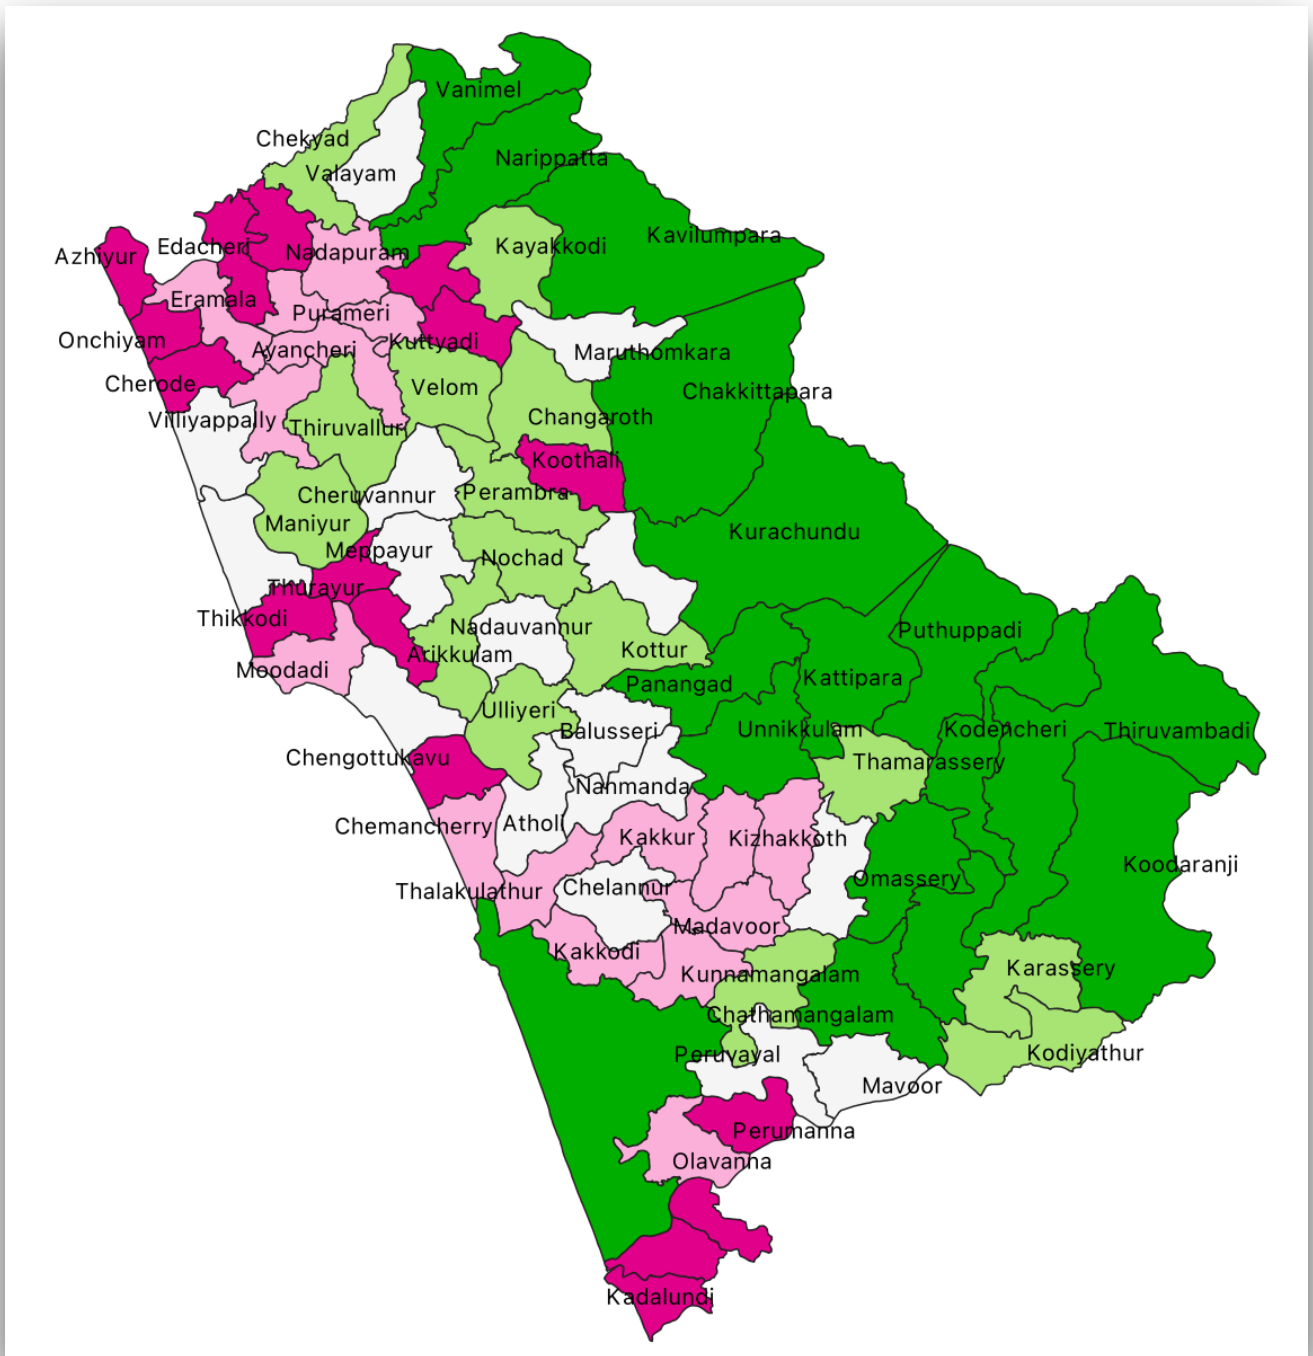

KERALA MAPS

DISTRICT MAP OF KERALA

LOCAL BODY MAP OF KERALA

LOCAL BODY MAP OF THIRUVANANTHAPURAM DISTRICT

LOCAL BODY MAP OF KOLLAM DISTRICT

LOCAL BODY MAP OF PATHANAMTHITTA DISTRICT

LOCAL BODY MAP OF ALAPPUZHA DISTRICT

LOCAL BODY MAP OF KOPTTAYAM DISTRICT

LOCAL BODY MAP OF IDUKKI DISTRICT

LOCAL BODY MAP OF ERNAKULAM DISTRICT

LOCAL BODY MAP OF THRISSUR DISTRICT

LOCAL BODY MAP OF PALAKKAD DISTRICT

LOCAL BODY MAP OF MALAPPURAM DISTRICT

LOCAL BODY MAP OF KOZHIKODE DISTRICT

LOCAL BODY MAP OF WAYANAD DISTRICT

LOCAL BODY MAP OF KANNUR DISTRICT

LOCAL BODY MAP OF KASARAGOD DISTRICT