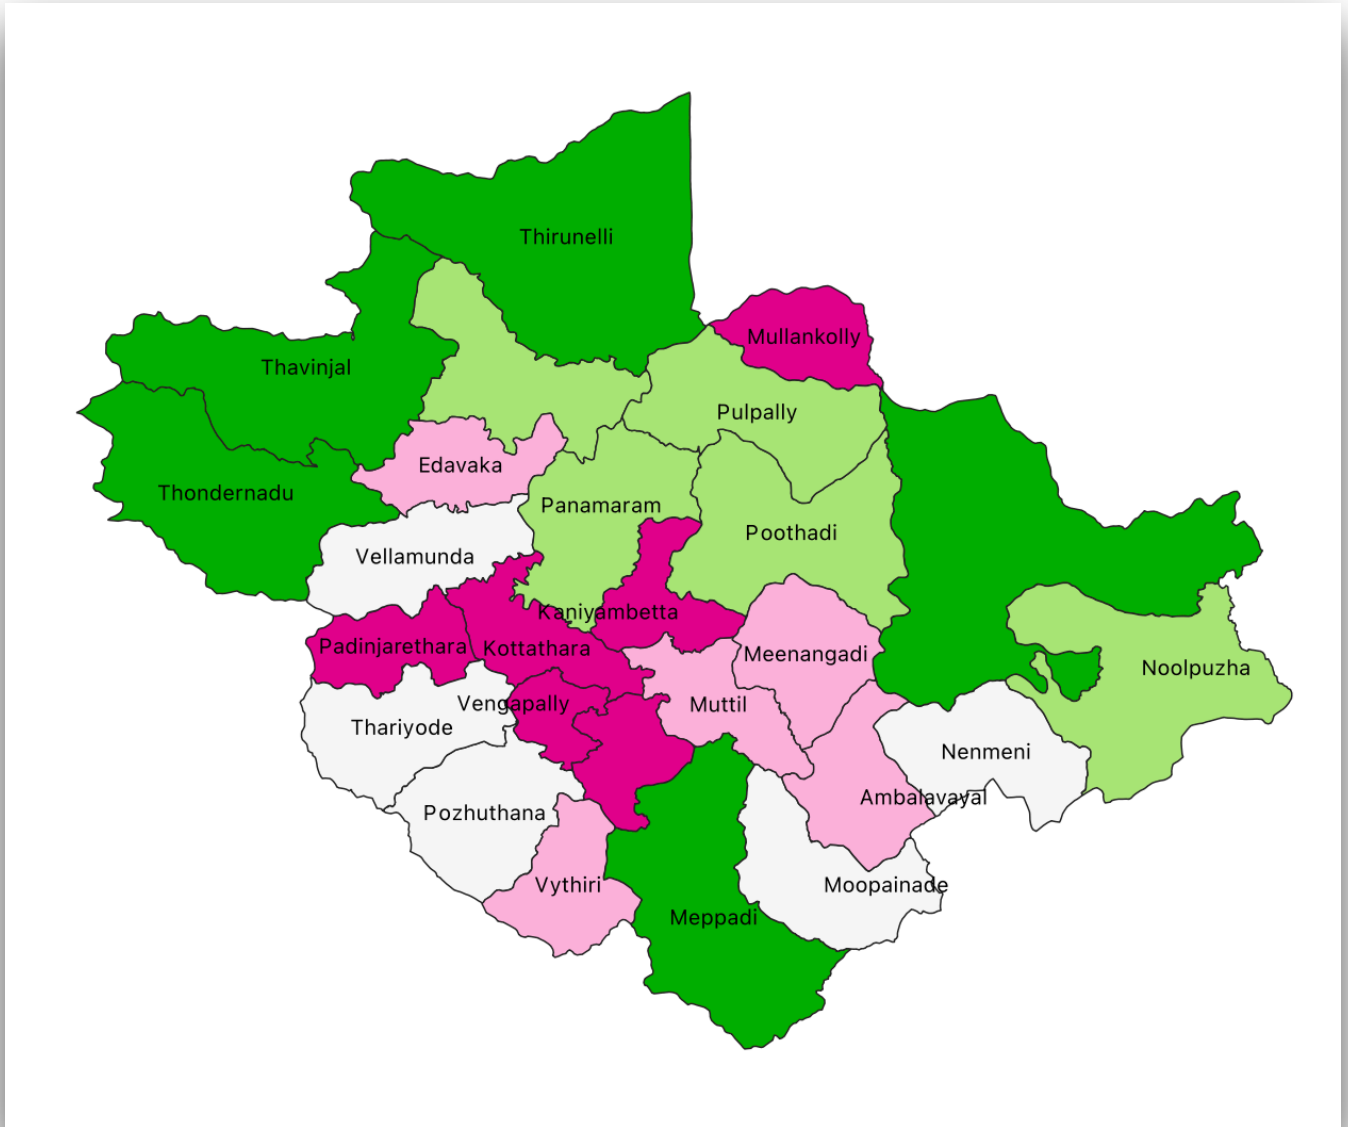

KERALA MAPS

DISTRICT MAP OF KERALA

LOCAL BODY MAP OF KERALA

LOCAL BODY MAP OF THIRUVANANTHAPURAM DISTRICT

LOCAL BODY MAP OF KOLLAM DISTRICT

LOCAL BODY MAP OF PATHANAMTHITTA DISTRICT

LOCAL BODY MAP OF ALAPPUZHA DISTRICT

LOCAL BODY MAP OF KOPTTAYAM DISTRICT

LOCAL BODY MAP OF IDUKKI DISTRICT

LOCAL BODY MAP OF ERNAKULAM DISTRICT

LOCAL BODY MAP OF THRISSUR DISTRICT

LOCAL BODY MAP OF PALAKKAD DISTRICT

LOCAL BODY MAP OF MALAPPURAM DISTRICT

LOCAL BODY MAP OF KOZHIKODE DISTRICT

LOCAL BODY MAP OF WAYANAD DISTRICT

LOCAL BODY MAP OF KANNUR DISTRICT

LOCAL BODY MAP OF KASARAGOD DISTRICT