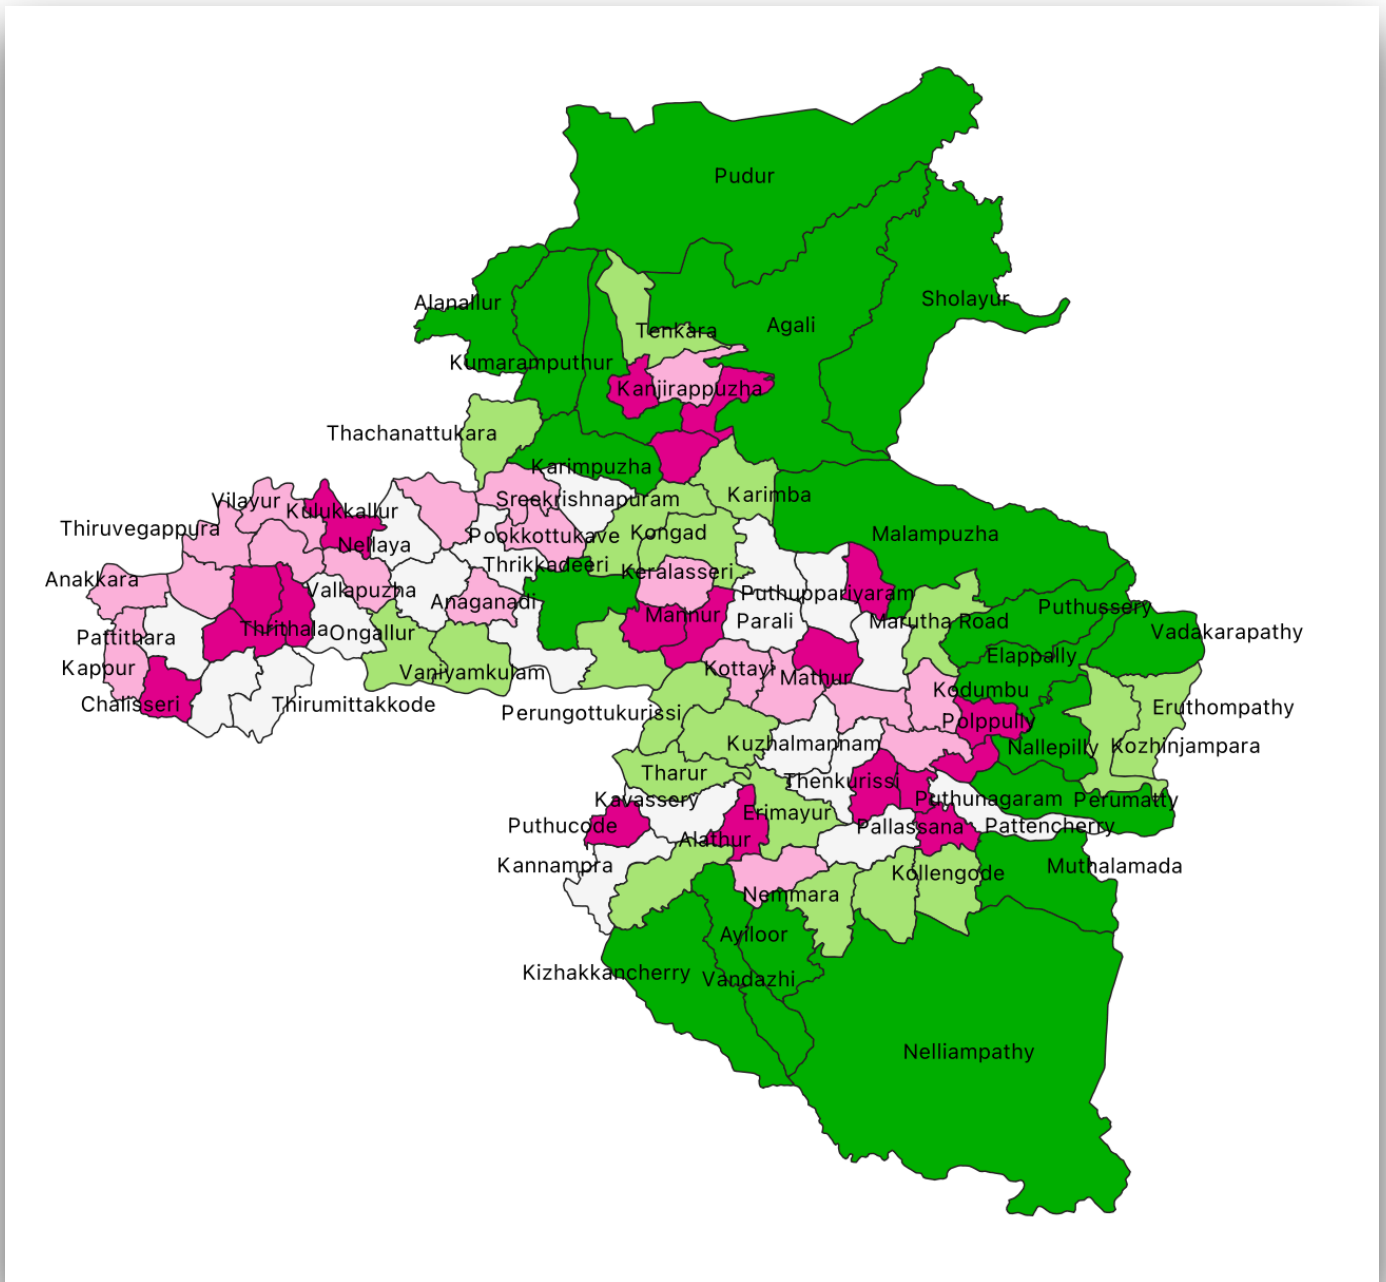

KERALA MAPS

DISTRICT MAP OF KERALA

LOCAL BODY MAP OF KERALA

LOCAL BODY MAP OF THIRUVANANTHAPURAM DISTRICT

LOCAL BODY MAP OF KOLLAM DISTRICT

LOCAL BODY MAP OF PATHANAMTHITTA DISTRICT

LOCAL BODY MAP OF ALAPPUZHA DISTRICT

LOCAL BODY MAP OF KOPTTAYAM DISTRICT

LOCAL BODY MAP OF IDUKKI DISTRICT

LOCAL BODY MAP OF ERNAKULAM DISTRICT

LOCAL BODY MAP OF THRISSUR DISTRICT

LOCAL BODY MAP OF PALAKKAD DISTRICT

LOCAL BODY MAP OF MALAPPURAM DISTRICT

LOCAL BODY MAP OF KOZHIKODE DISTRICT

LOCAL BODY MAP OF WAYANAD DISTRICT

LOCAL BODY MAP OF KANNUR DISTRICT

LOCAL BODY MAP OF KASARAGOD DISTRICT