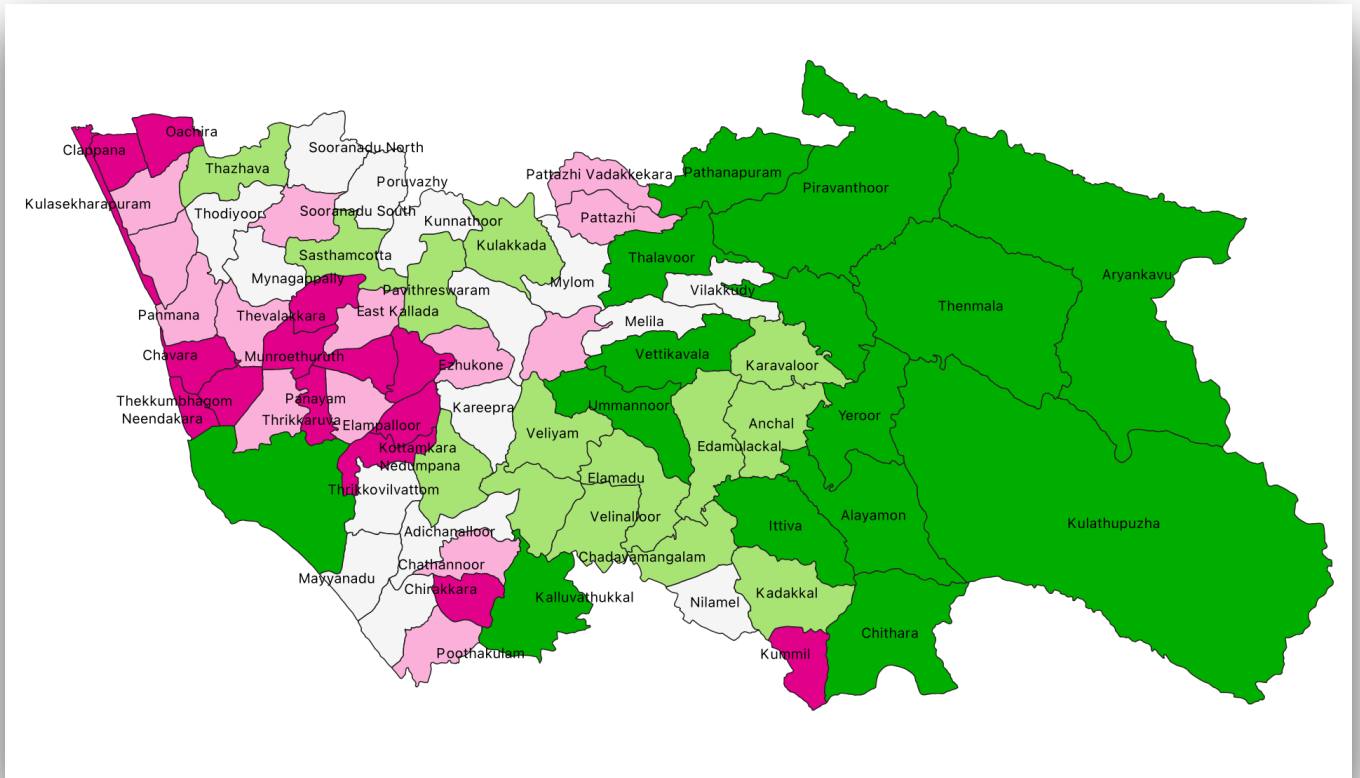

KERALA MAPS

DISTRICT MAP OF KERALA

LOCAL BODY MAP OF KERALA

LOCAL BODY MAP OF THIRUVANANTHAPURAM DISTRICT

LOCAL BODY MAP OF KOLLAM DISTRICT

LOCAL BODY MAP OF PATHANAMTHITTA DISTRICT

LOCAL BODY MAP OF ALAPPUZHA DISTRICT

LOCAL BODY MAP OF KOPTTAYAM DISTRICT

LOCAL BODY MAP OF IDUKKI DISTRICT

LOCAL BODY MAP OF ERNAKULAM DISTRICT

LOCAL BODY MAP OF THRISSUR DISTRICT

LOCAL BODY MAP OF PALAKKAD DISTRICT

LOCAL BODY MAP OF MALAPPURAM DISTRICT

LOCAL BODY MAP OF KOZHIKODE DISTRICT

LOCAL BODY MAP OF WAYANAD DISTRICT

LOCAL BODY MAP OF KANNUR DISTRICT

LOCAL BODY MAP OF KASARAGOD DISTRICT