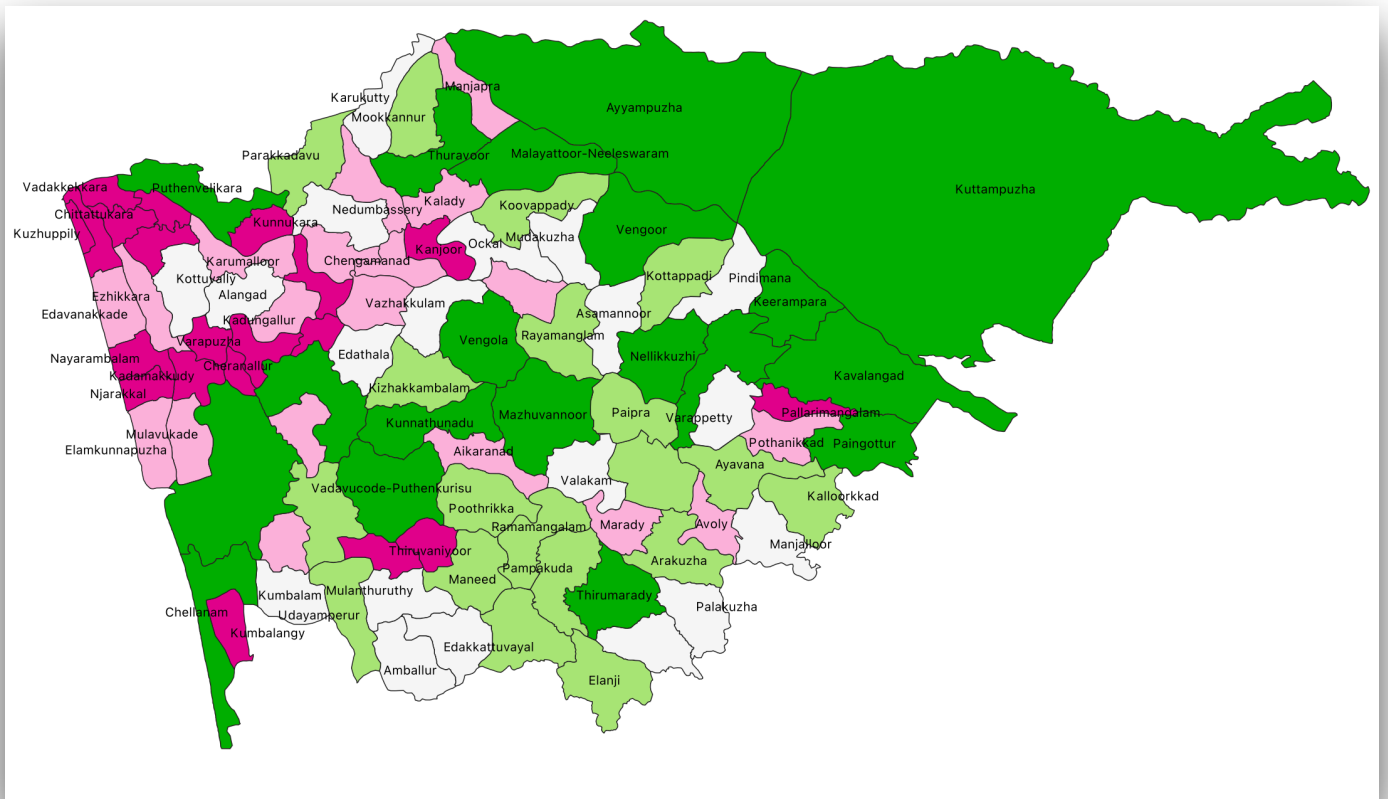

KERALA MAPS

DISTRICT MAP OF KERALA

LOCAL BODY MAP OF KERALA

LOCAL BODY MAP OF THIRUVANANTHAPURAM DISTRICT

LOCAL BODY MAP OF KOLLAM DISTRICT

LOCAL BODY MAP OF PATHANAMTHITTA DISTRICT

LOCAL BODY MAP OF ALAPPUZHA DISTRICT

LOCAL BODY MAP OF KOPTTAYAM DISTRICT

LOCAL BODY MAP OF IDUKKI DISTRICT

LOCAL BODY MAP OF ERNAKULAM DISTRICT

LOCAL BODY MAP OF THRISSUR DISTRICT

LOCAL BODY MAP OF PALAKKAD DISTRICT

LOCAL BODY MAP OF MALAPPURAM DISTRICT

LOCAL BODY MAP OF KOZHIKODE DISTRICT

LOCAL BODY MAP OF WAYANAD DISTRICT

LOCAL BODY MAP OF KANNUR DISTRICT

LOCAL BODY MAP OF KASARAGOD DISTRICT