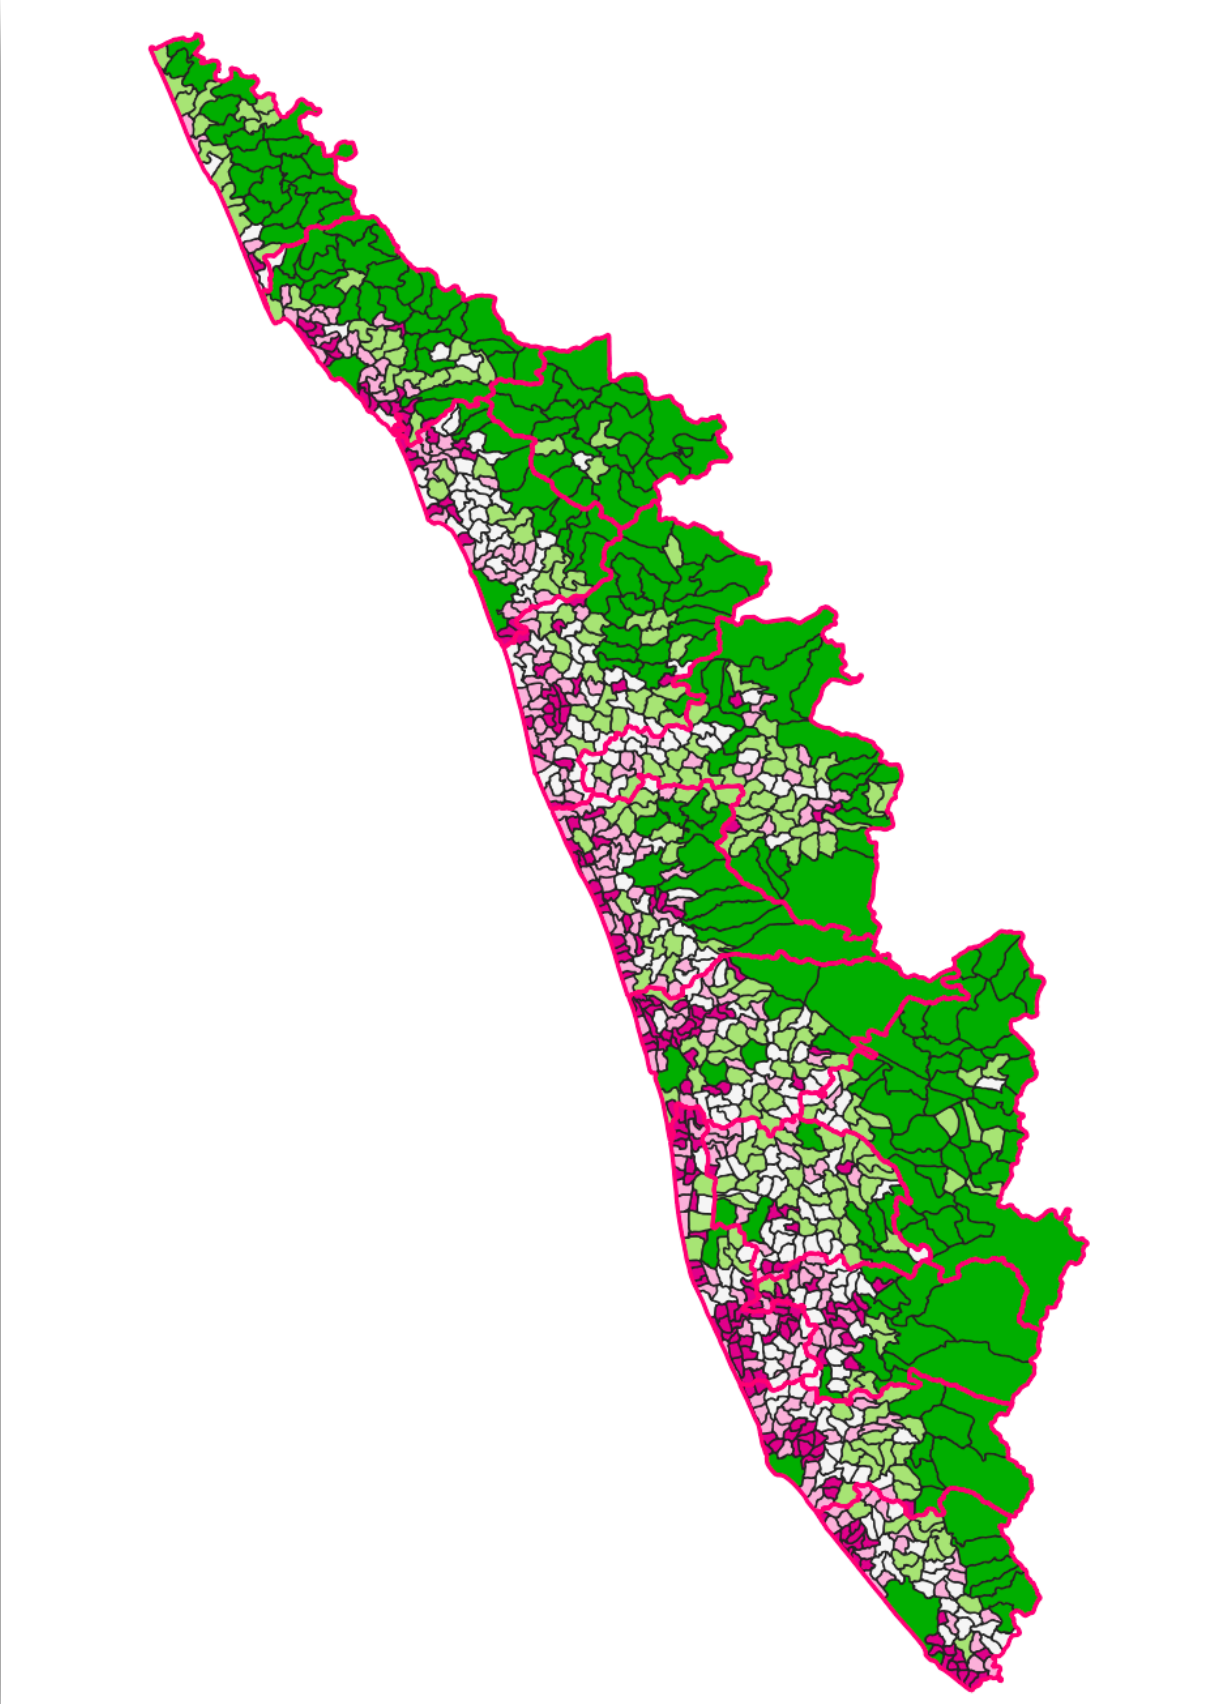

KERALA MAPS

DISTRICT MAP OF KERALA

LOCAL BODY MAP OF KERALA

LOCAL BODY MAP OF THIRUVANANTHAPURAM DISTRICT

LOCAL BODY MAP OF KOLLAM DISTRICT

LOCAL BODY MAP OF PATHANAMTHITTA DISTRICT

LOCAL BODY MAP OF ALAPPUZHA DISTRICT

LOCAL BODY MAP OF KOPTTAYAM DISTRICT

LOCAL BODY MAP OF IDUKKI DISTRICT

LOCAL BODY MAP OF ERNAKULAM DISTRICT

LOCAL BODY MAP OF THRISSUR DISTRICT

LOCAL BODY MAP OF PALAKKAD DISTRICT

LOCAL BODY MAP OF MALAPPURAM DISTRICT

LOCAL BODY MAP OF KOZHIKODE DISTRICT

LOCAL BODY MAP OF WAYANAD DISTRICT

LOCAL BODY MAP OF KANNUR DISTRICT

LOCAL BODY MAP OF KASARAGOD DISTRICT