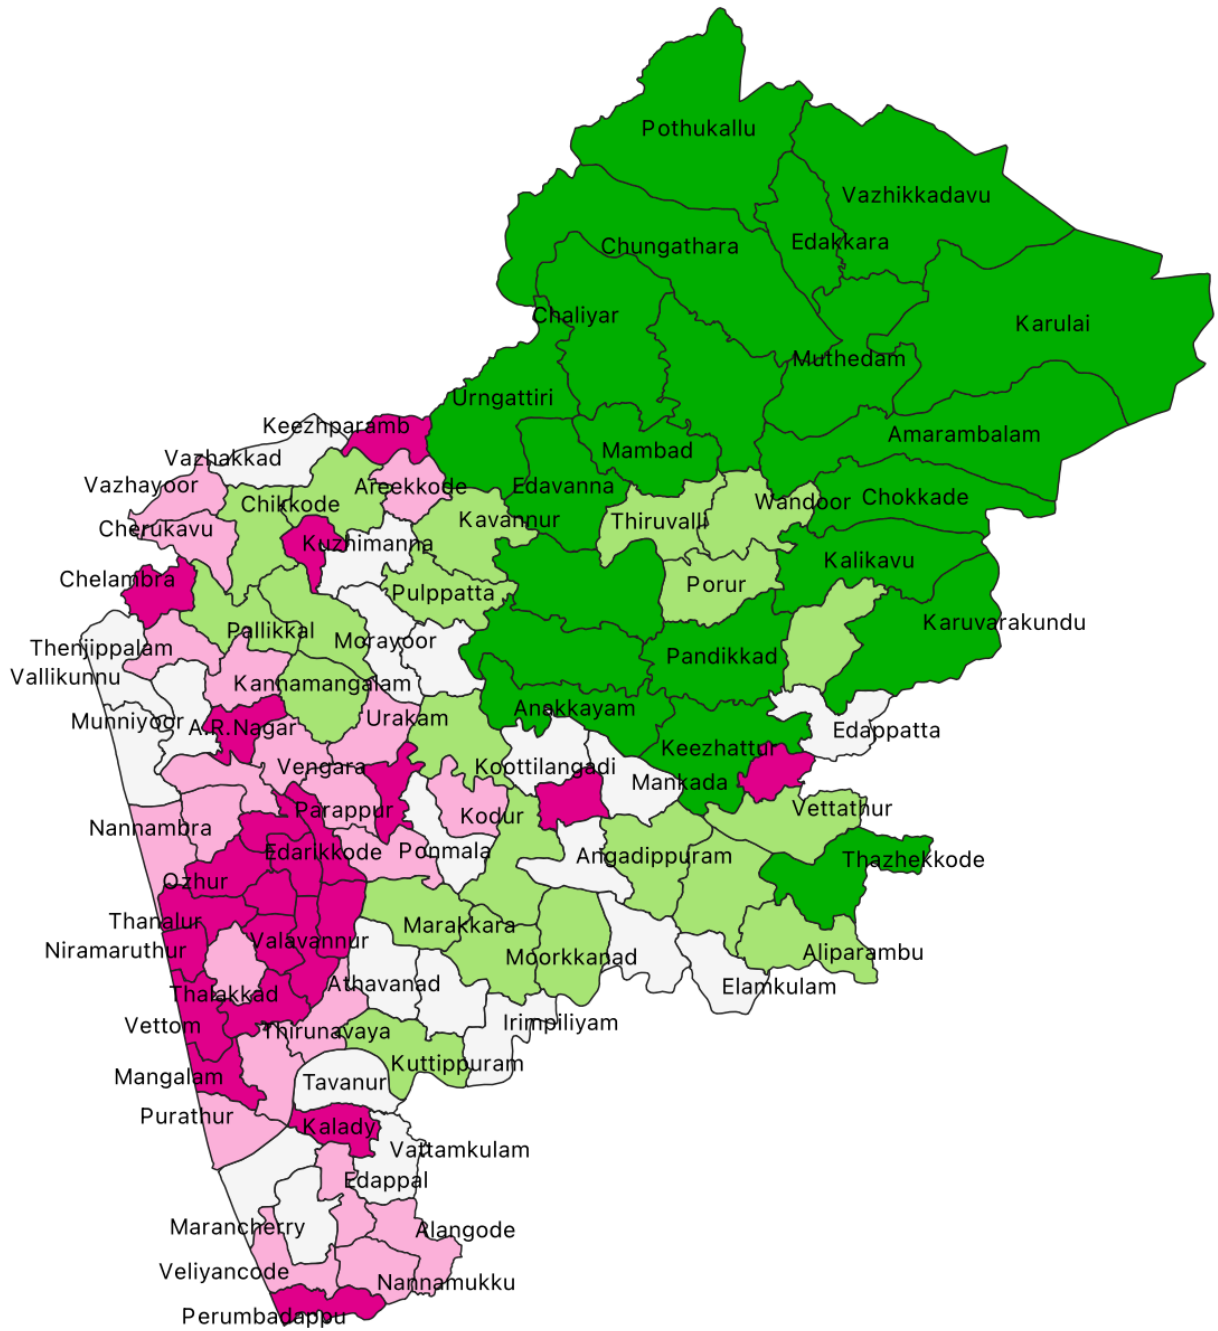

KERALA MAPS

DISTRICT MAP OF KERALA

LOCAL BODY MAP OF KERALA

LOCAL BODY MAP OF THIRUVANANTHAPURAM DISTRICT

LOCAL BODY MAP OF KOLLAM DISTRICT

LOCAL BODY MAP OF PATHANAMTHITTA DISTRICT

LOCAL BODY MAP OF ALAPPUZHA DISTRICT

LOCAL BODY MAP OF KOPTTAYAM DISTRICT

LOCAL BODY MAP OF IDUKKI DISTRICT

LOCAL BODY MAP OF ERNAKULAM DISTRICT

LOCAL BODY MAP OF THRISSUR DISTRICT

LOCAL BODY MAP OF PALAKKAD DISTRICT

LOCAL BODY MAP OF MALAPPURAM DISTRICT

LOCAL BODY MAP OF KOZHIKODE DISTRICT

LOCAL BODY MAP OF WAYANAD DISTRICT

LOCAL BODY MAP OF KANNUR DISTRICT

LOCAL BODY MAP OF KASARAGOD DISTRICT