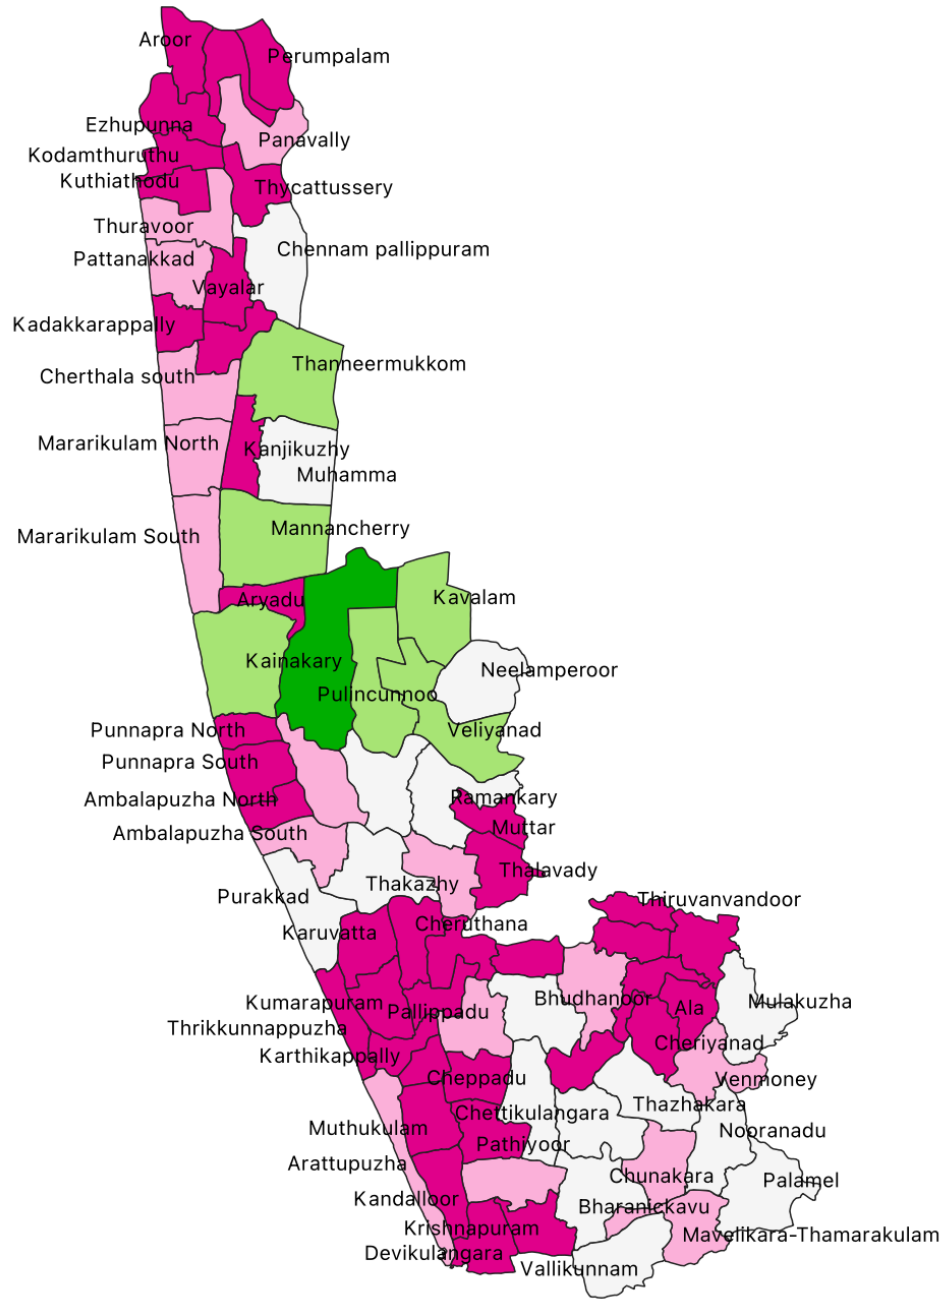

KERALA MAPS

DISTRICT MAP OF KERALA

LOCAL BODY MAP OF KERALA

LOCAL BODY MAP OF THIRUVANANTHAPURAM DISTRICT

LOCAL BODY MAP OF KOLLAM DISTRICT

LOCAL BODY MAP OF PATHANAMTHITTA DISTRICT

LOCAL BODY MAP OF ALAPPUZHA DISTRICT

LOCAL BODY MAP OF KOPTTAYAM DISTRICT

LOCAL BODY MAP OF IDUKKI DISTRICT

LOCAL BODY MAP OF ERNAKULAM DISTRICT

LOCAL BODY MAP OF THRISSUR DISTRICT

LOCAL BODY MAP OF PALAKKAD DISTRICT

LOCAL BODY MAP OF MALAPPURAM DISTRICT

LOCAL BODY MAP OF KOZHIKODE DISTRICT

LOCAL BODY MAP OF WAYANAD DISTRICT

LOCAL BODY MAP OF KANNUR DISTRICT

LOCAL BODY MAP OF KASARAGOD DISTRICT