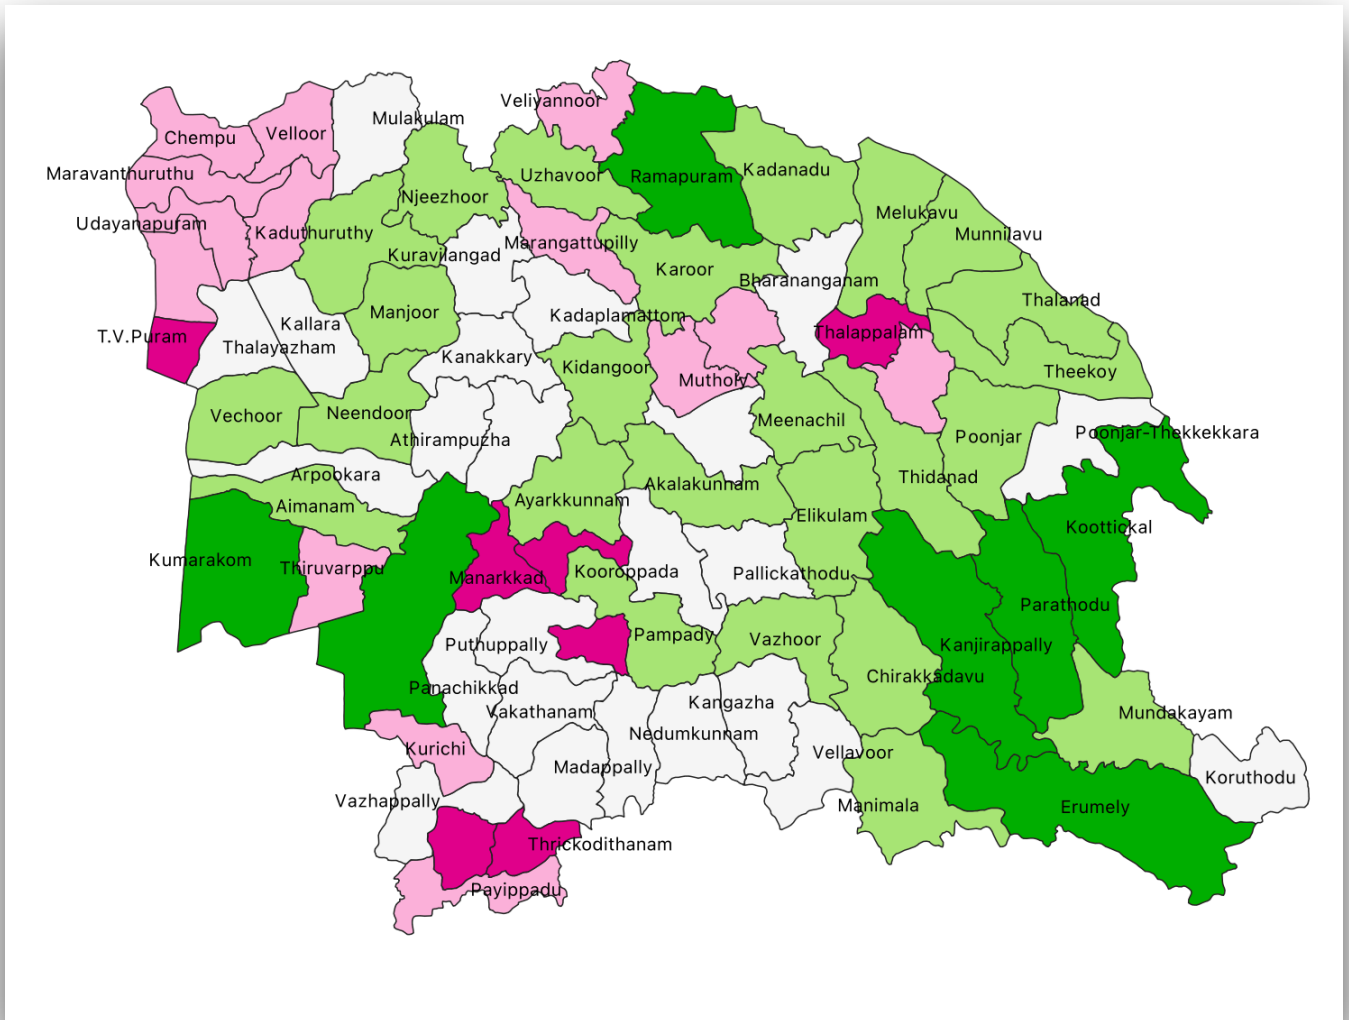

KERALA MAPS

DISTRICT MAP OF KERALA

LOCAL BODY MAP OF KERALA

LOCAL BODY MAP OF THIRUVANANTHAPURAM DISTRICT

LOCAL BODY MAP OF KOLLAM DISTRICT

LOCAL BODY MAP OF PATHANAMTHITTA DISTRICT

LOCAL BODY MAP OF ALAPPUZHA DISTRICT

LOCAL BODY MAP OF KOPTTAYAM DISTRICT

LOCAL BODY MAP OF IDUKKI DISTRICT

LOCAL BODY MAP OF ERNAKULAM DISTRICT

LOCAL BODY MAP OF THRISSUR DISTRICT

LOCAL BODY MAP OF PALAKKAD DISTRICT

LOCAL BODY MAP OF MALAPPURAM DISTRICT

LOCAL BODY MAP OF KOZHIKODE DISTRICT

LOCAL BODY MAP OF WAYANAD DISTRICT

LOCAL BODY MAP OF KANNUR DISTRICT

LOCAL BODY MAP OF KASARAGOD DISTRICT