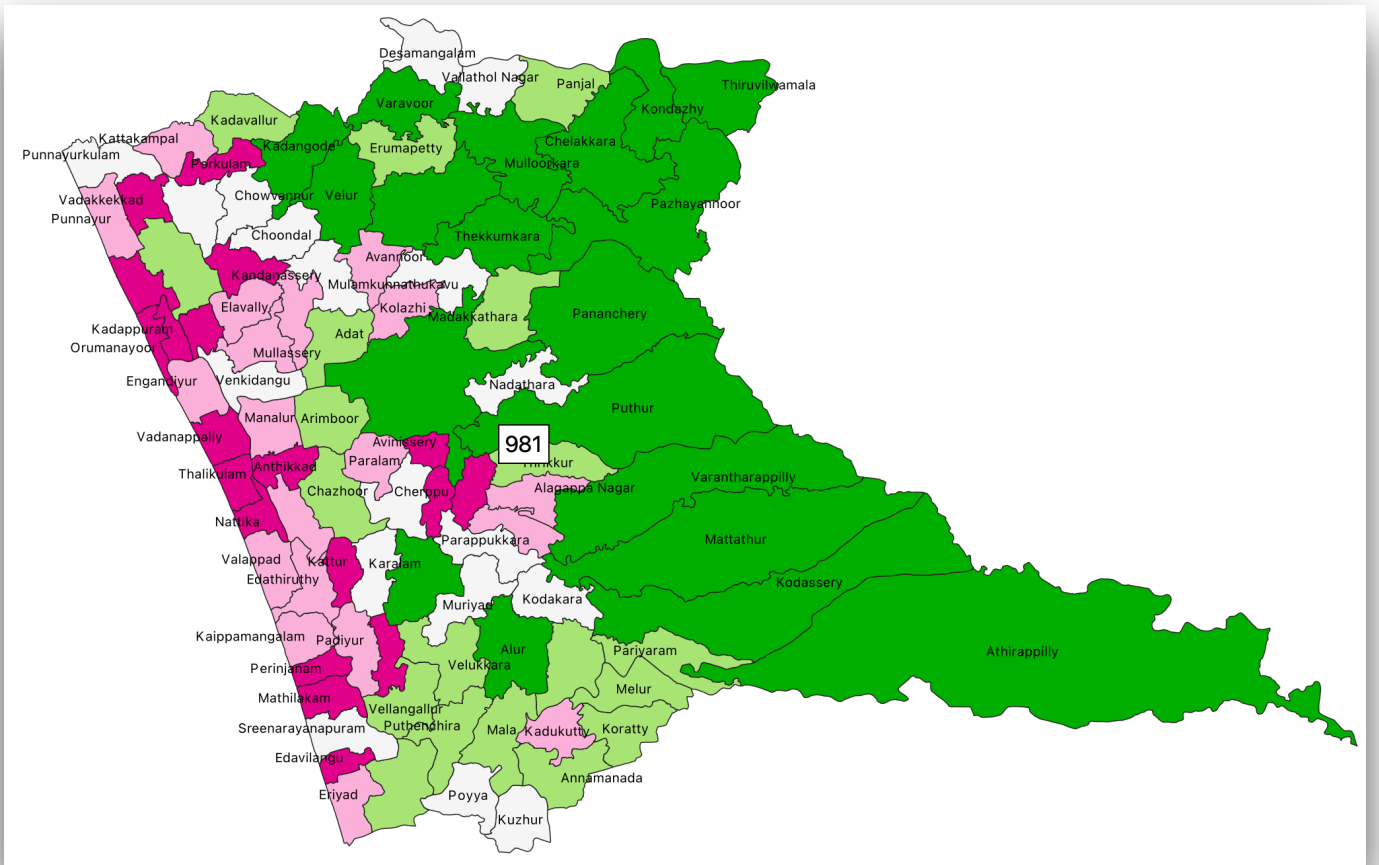

KERALA MAPS

DISTRICT MAP OF KERALA

LOCAL BODY MAP OF KERALA

LOCAL BODY MAP OF THIRUVANANTHAPURAM DISTRICT

LOCAL BODY MAP OF KOLLAM DISTRICT

LOCAL BODY MAP OF PATHANAMTHITTA DISTRICT

LOCAL BODY MAP OF ALAPPUZHA DISTRICT

LOCAL BODY MAP OF KOPTTAYAM DISTRICT

LOCAL BODY MAP OF IDUKKI DISTRICT

LOCAL BODY MAP OF ERNAKULAM DISTRICT

LOCAL BODY MAP OF THRISSUR DISTRICT

LOCAL BODY MAP OF PALAKKAD DISTRICT

LOCAL BODY MAP OF MALAPPURAM DISTRICT

LOCAL BODY MAP OF KOZHIKODE DISTRICT

LOCAL BODY MAP OF WAYANAD DISTRICT

LOCAL BODY MAP OF KANNUR DISTRICT

LOCAL BODY MAP OF KASARAGOD DISTRICT