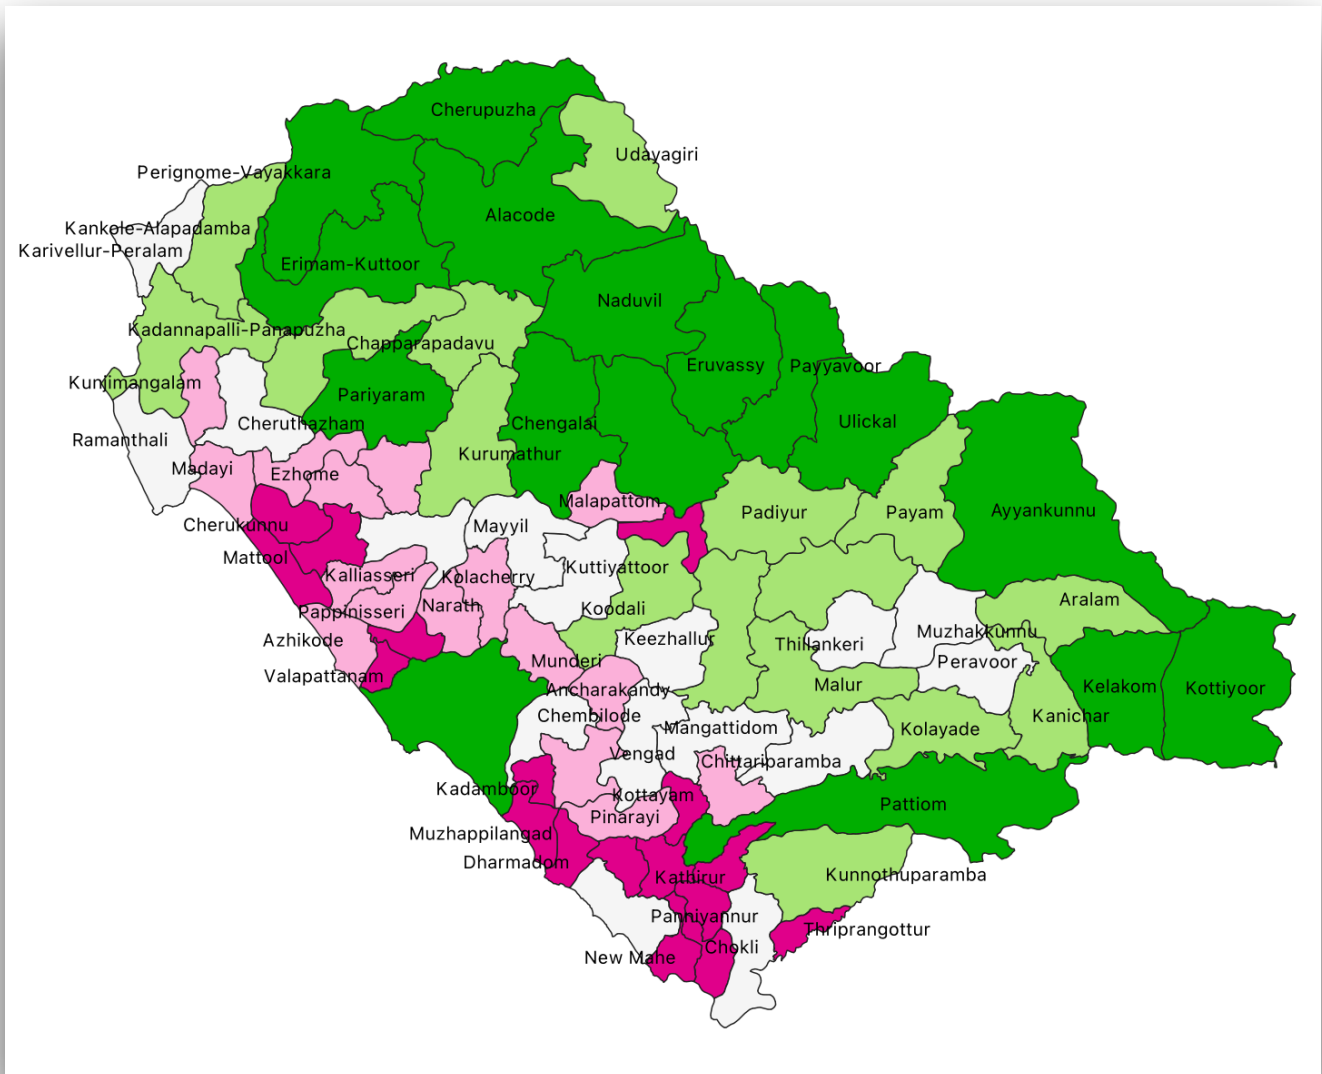

KERALA MAPS

DISTRICT MAP OF KERALA

LOCAL BODY MAP OF KERALA

LOCAL BODY MAP OF THIRUVANANTHAPURAM DISTRICT

LOCAL BODY MAP OF KOLLAM DISTRICT

LOCAL BODY MAP OF PATHANAMTHITTA DISTRICT

LOCAL BODY MAP OF ALAPPUZHA DISTRICT

LOCAL BODY MAP OF KOPTTAYAM DISTRICT

LOCAL BODY MAP OF IDUKKI DISTRICT

LOCAL BODY MAP OF ERNAKULAM DISTRICT

LOCAL BODY MAP OF THRISSUR DISTRICT

LOCAL BODY MAP OF PALAKKAD DISTRICT

LOCAL BODY MAP OF MALAPPURAM DISTRICT

LOCAL BODY MAP OF KOZHIKODE DISTRICT

LOCAL BODY MAP OF WAYANAD DISTRICT

LOCAL BODY MAP OF KANNUR DISTRICT

LOCAL BODY MAP OF KASARAGOD DISTRICT