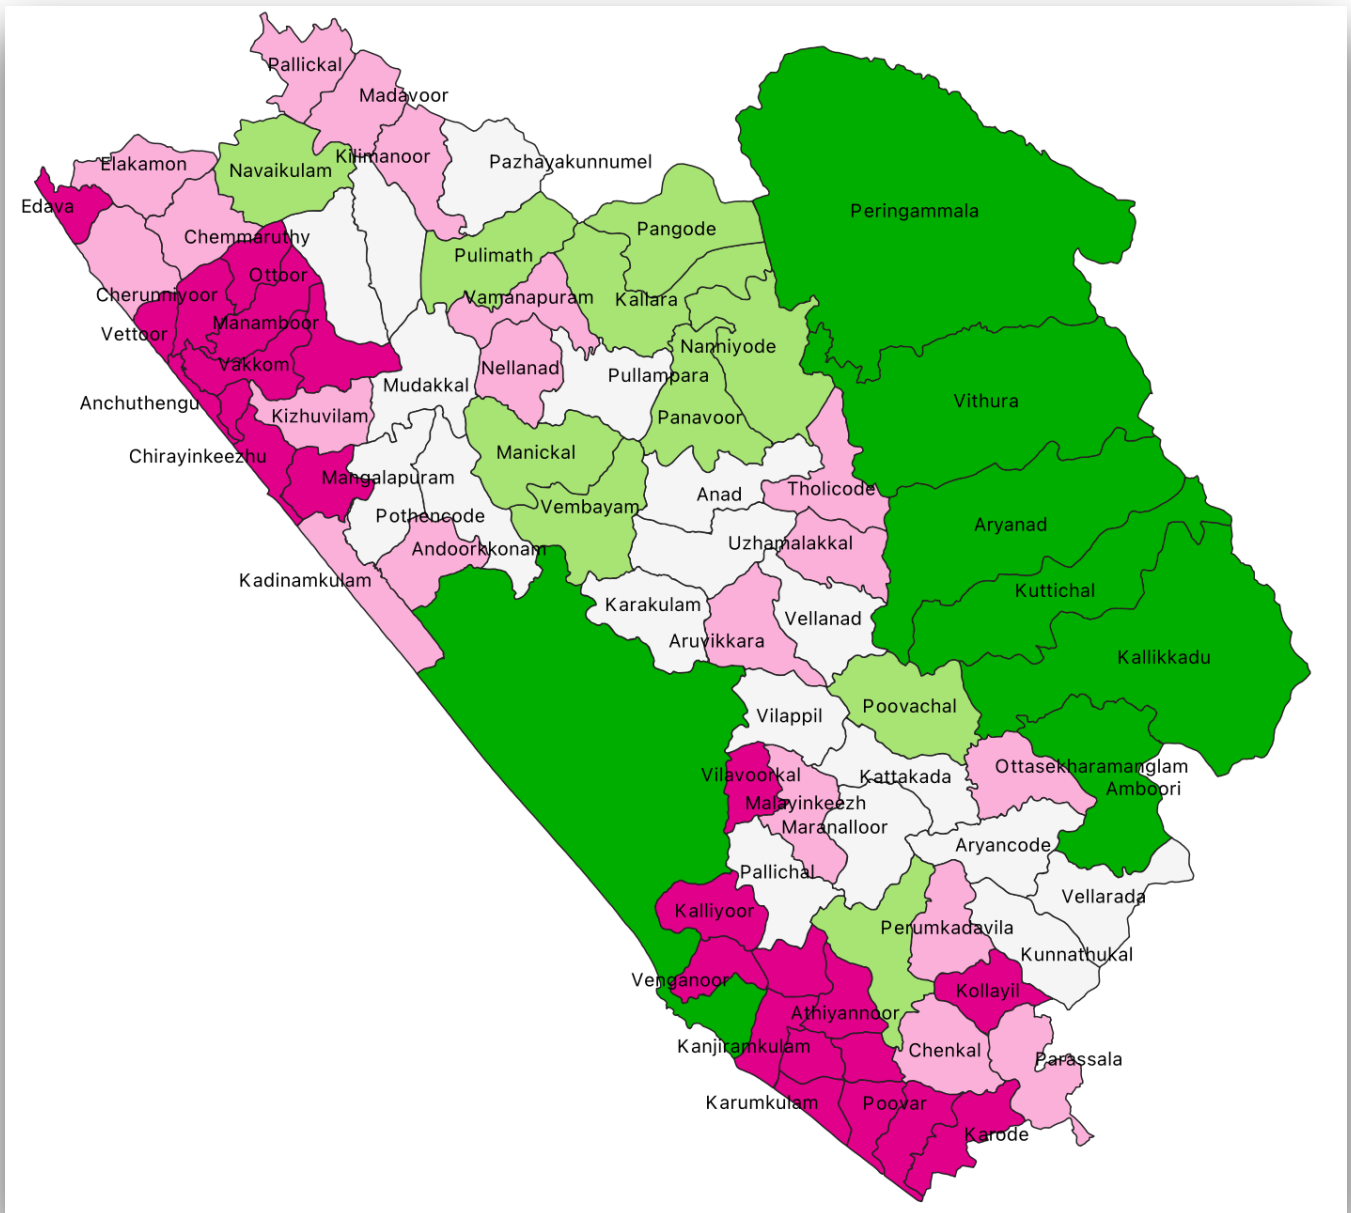

KERALA MAPS

DISTRICT MAP OF KERALA

LOCAL BODY MAP OF KERALA

LOCAL BODY MAP OF THIRUVANANTHAPURAM DISTRICT

LOCAL BODY MAP OF KOLLAM DISTRICT

LOCAL BODY MAP OF PATHANAMTHITTA DISTRICT

LOCAL BODY MAP OF ALAPPUZHA DISTRICT

LOCAL BODY MAP OF KOPTTAYAM DISTRICT

LOCAL BODY MAP OF IDUKKI DISTRICT

LOCAL BODY MAP OF ERNAKULAM DISTRICT

LOCAL BODY MAP OF THRISSUR DISTRICT

LOCAL BODY MAP OF PALAKKAD DISTRICT

LOCAL BODY MAP OF MALAPPURAM DISTRICT

LOCAL BODY MAP OF KOZHIKODE DISTRICT

LOCAL BODY MAP OF WAYANAD DISTRICT

LOCAL BODY MAP OF KANNUR DISTRICT

LOCAL BODY MAP OF KASARAGOD DISTRICT