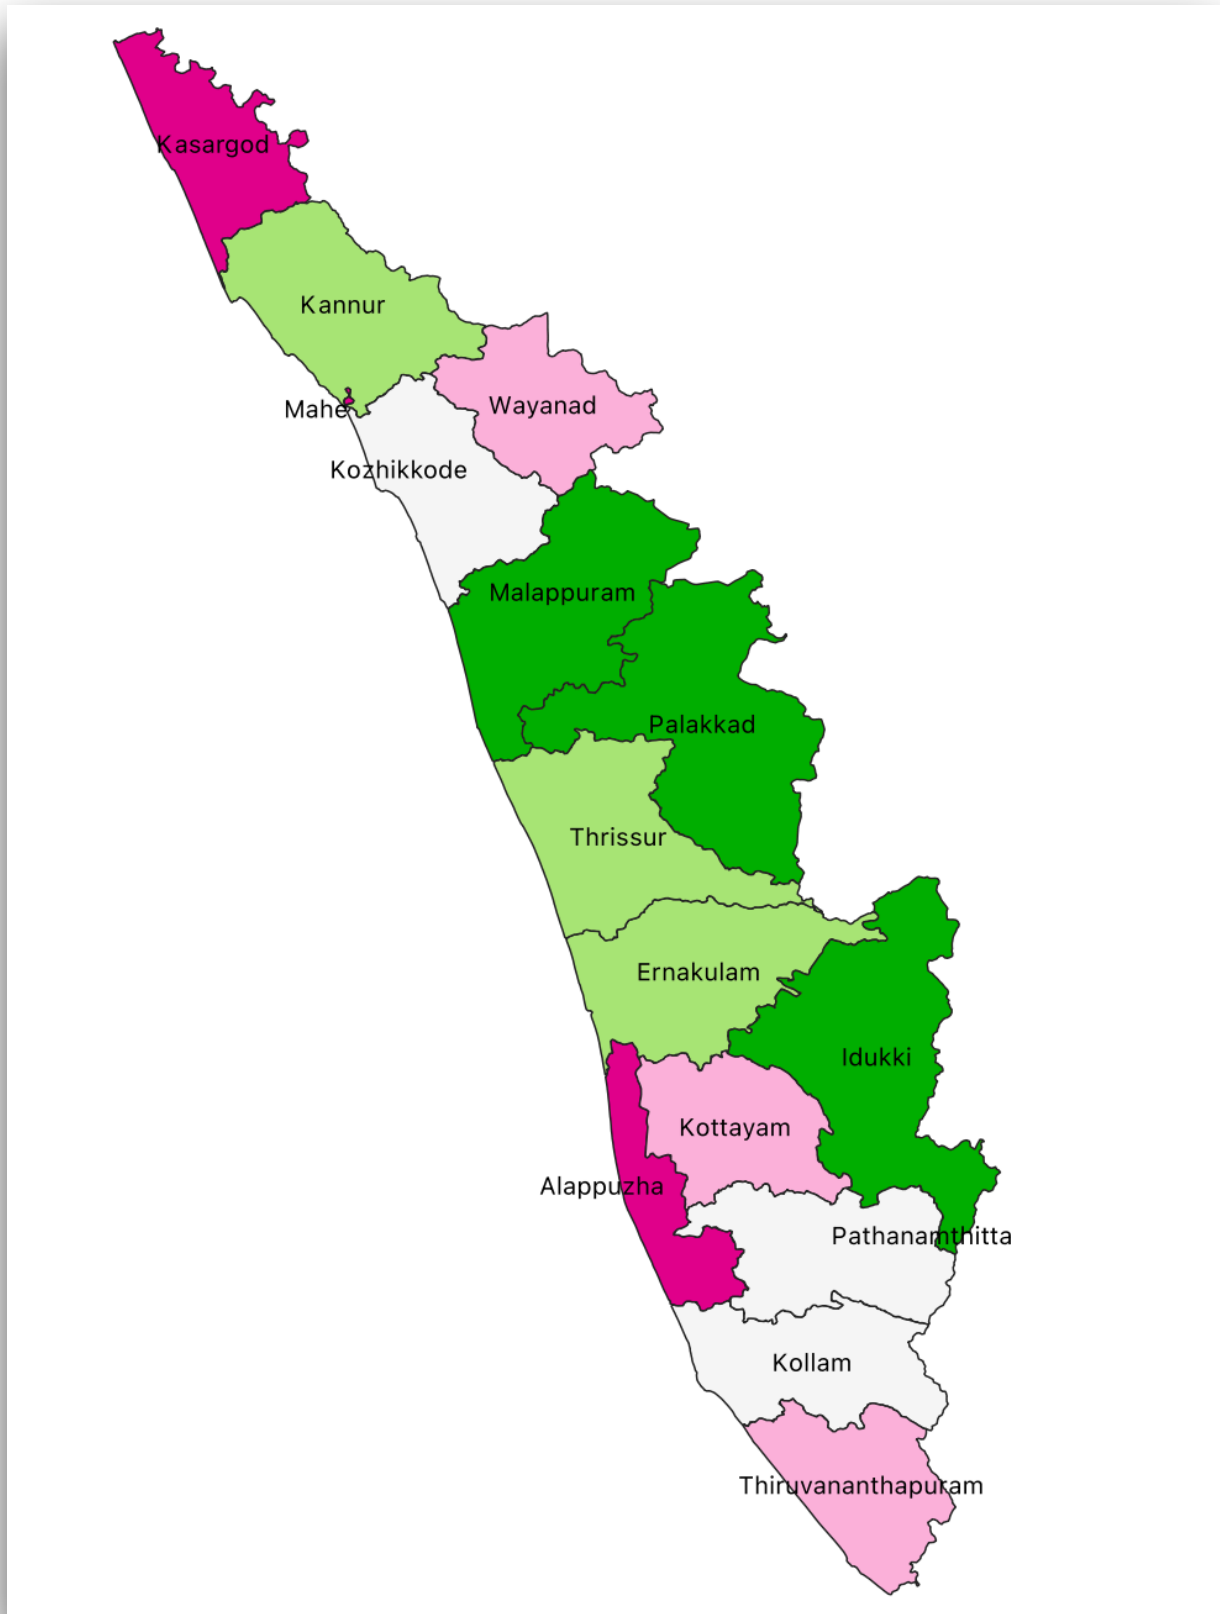

KERALA MAPS

DISTRICT MAP OF KERALA

LOCAL BODY MAP OF KERALA

LOCAL BODY MAP OF THIRUVANANTHAPURAM DISTRICT

LOCAL BODY MAP OF KOLLAM DISTRICT

LOCAL BODY MAP OF PATHANAMTHITTA DISTRICT

LOCAL BODY MAP OF ALAPPUZHA DISTRICT

LOCAL BODY MAP OF KOPTTAYAM DISTRICT

LOCAL BODY MAP OF IDUKKI DISTRICT

LOCAL BODY MAP OF ERNAKULAM DISTRICT

LOCAL BODY MAP OF THRISSUR DISTRICT

LOCAL BODY MAP OF PALAKKAD DISTRICT

LOCAL BODY MAP OF MALAPPURAM DISTRICT

LOCAL BODY MAP OF KOZHIKODE DISTRICT

LOCAL BODY MAP OF WAYANAD DISTRICT

LOCAL BODY MAP OF KANNUR DISTRICT

LOCAL BODY MAP OF KASARAGOD DISTRICT