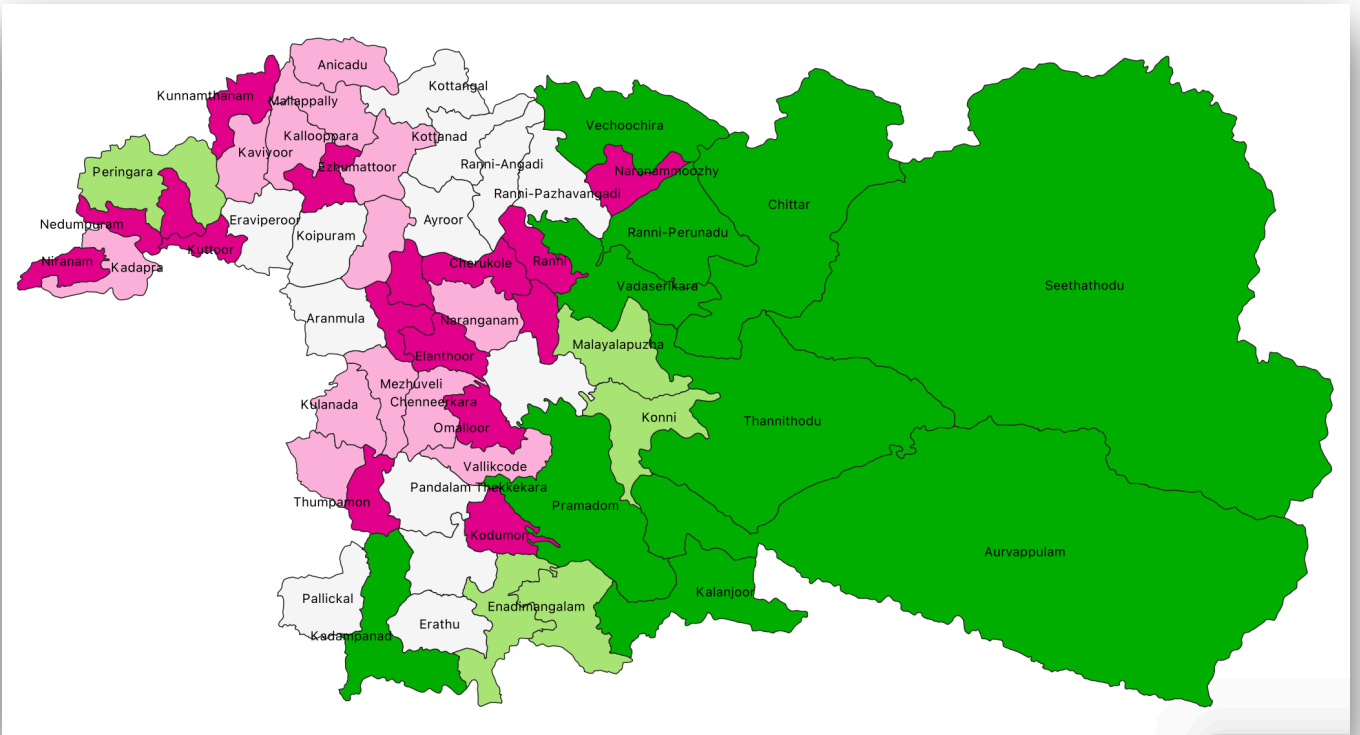

KERALA MAPS

DISTRICT MAP OF KERALA

LOCAL BODY MAP OF KERALA

LOCAL BODY MAP OF THIRUVANANTHAPURAM DISTRICT

LOCAL BODY MAP OF KOLLAM DISTRICT

LOCAL BODY MAP OF PATHANAMTHITTA DISTRICT

LOCAL BODY MAP OF ALAPPUZHA DISTRICT

LOCAL BODY MAP OF KOPTTAYAM DISTRICT

LOCAL BODY MAP OF IDUKKI DISTRICT

LOCAL BODY MAP OF ERNAKULAM DISTRICT

LOCAL BODY MAP OF THRISSUR DISTRICT

LOCAL BODY MAP OF PALAKKAD DISTRICT

LOCAL BODY MAP OF MALAPPURAM DISTRICT

LOCAL BODY MAP OF KOZHIKODE DISTRICT

LOCAL BODY MAP OF WAYANAD DISTRICT

LOCAL BODY MAP OF KANNUR DISTRICT

LOCAL BODY MAP OF KASARAGOD DISTRICT