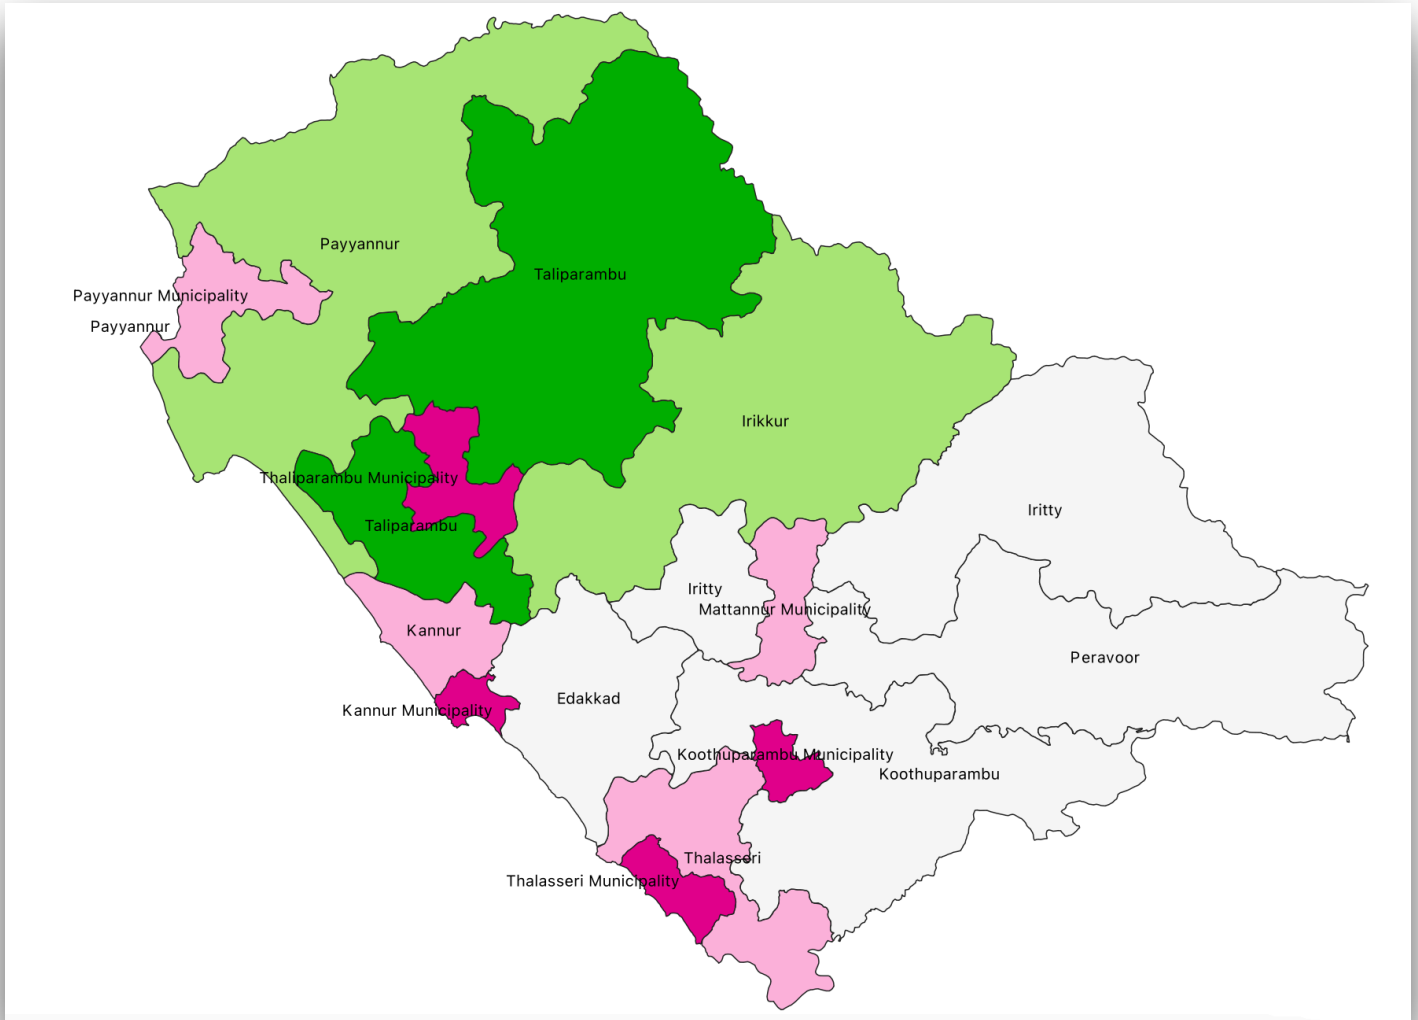

CD Blocks in Kannur district