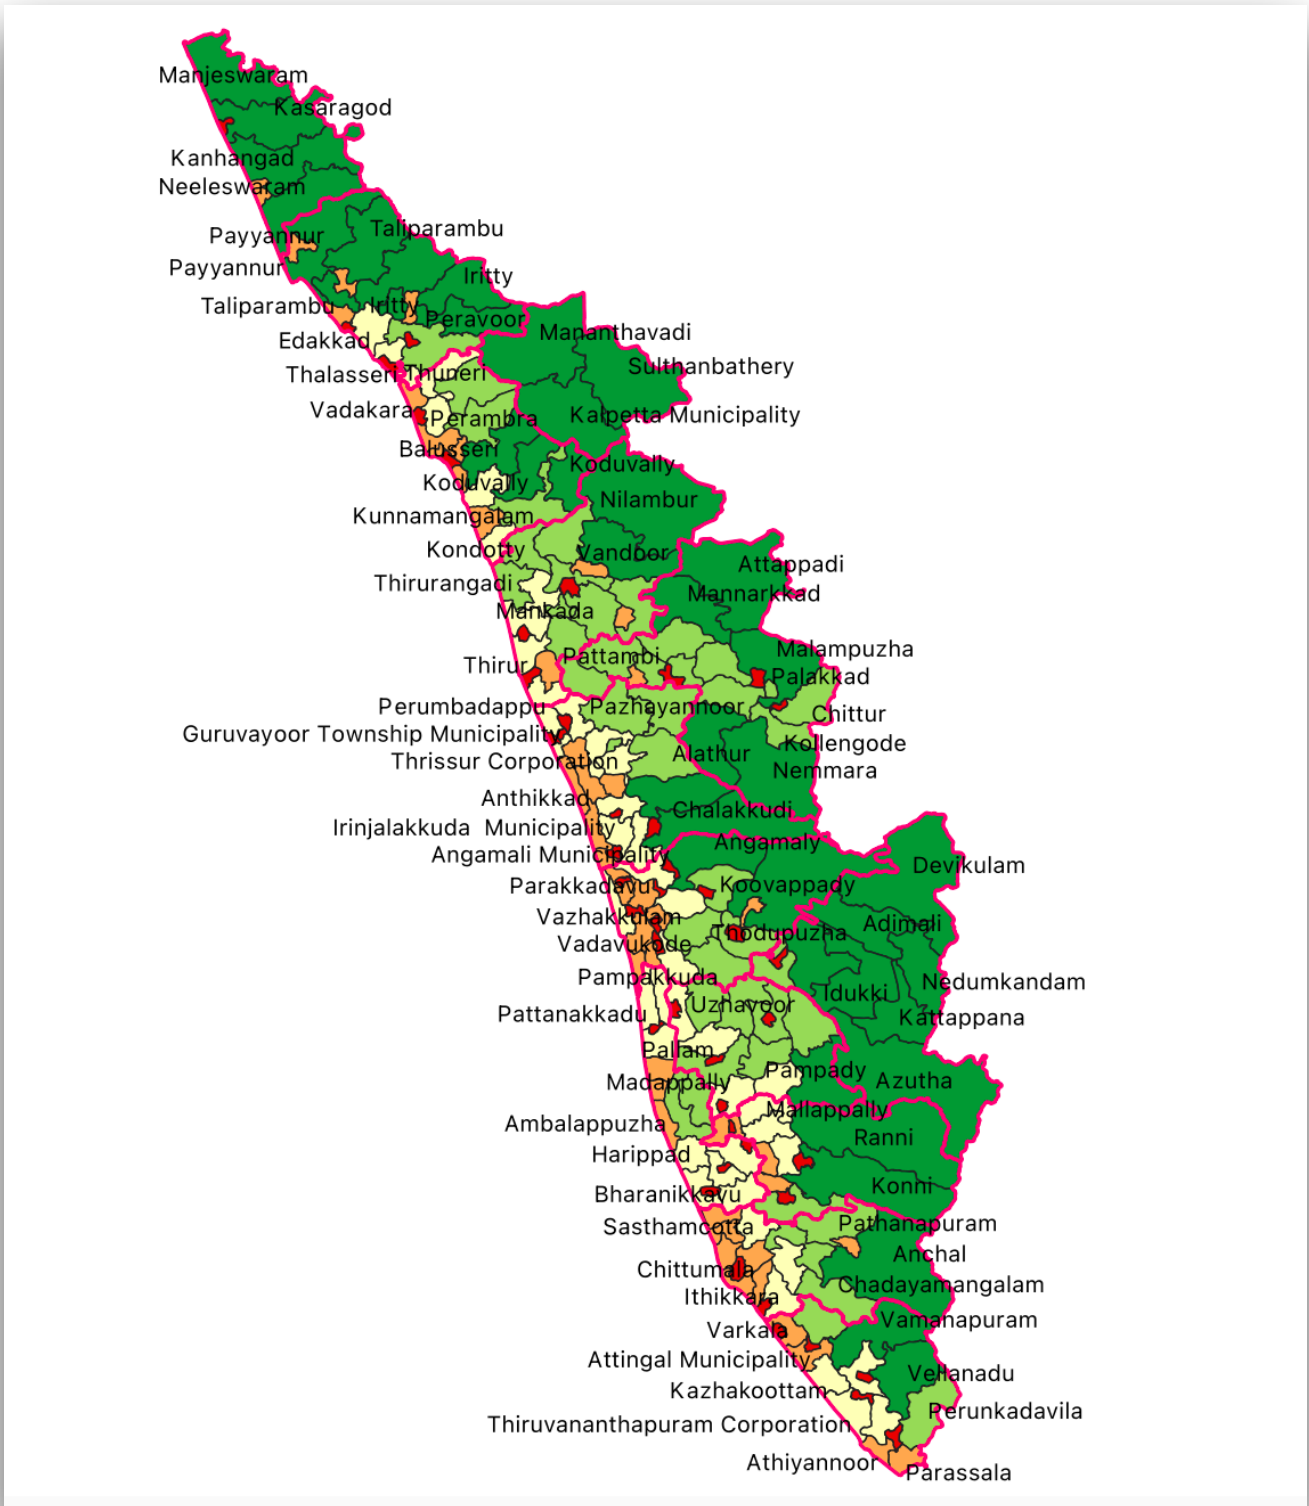

KERALA MAPS

Districts of Kerala

Taluks of Kerala

CD Block map of Kerala

CD Blocks in Thiruvananthapuram district

CD Blocks in Kollam district

CD Blocks in Pathanamthitta district

CD Blocks in Alappuzha district

CD Blocks in Kottayam district

CD blocks in Idukki district

CD Blocks in Ernakulam district

CD Blocks in Thrissur district

CD Blocks in Palakkad district

CD Blocks in Malappuram district

CD Blocks in Kozhikode district

CD Blocks in Wayanad district

CD Blocks in Kannur district

CD Blocks in Kasaragod district