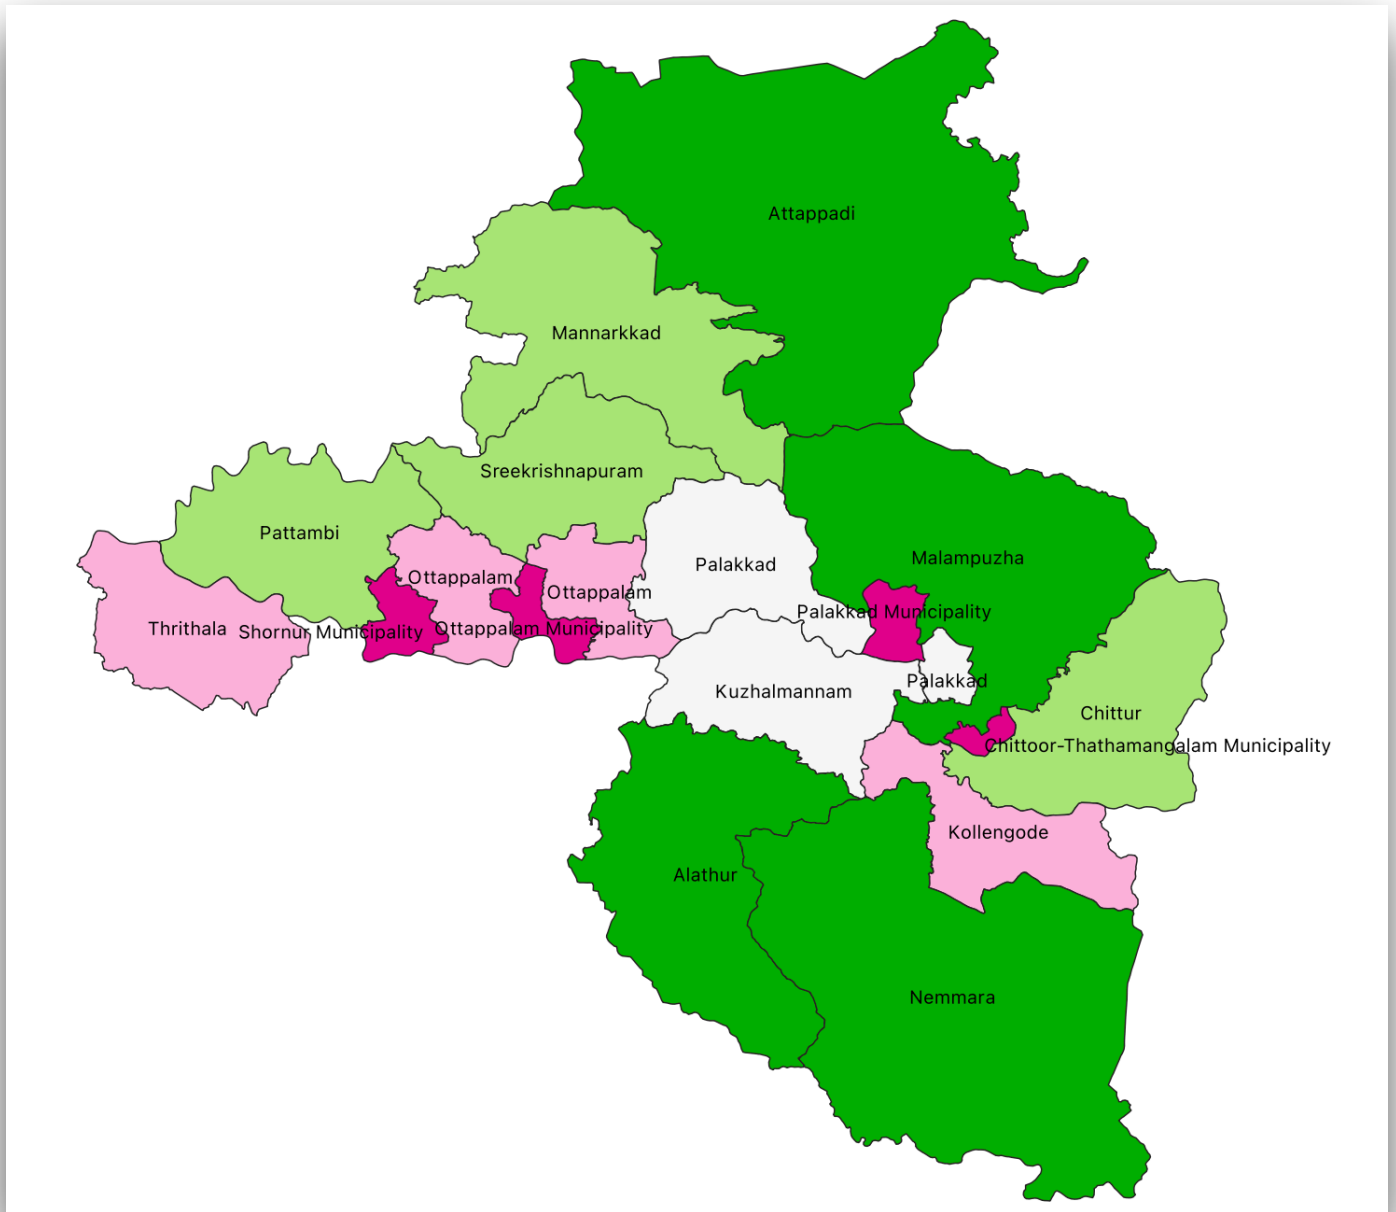

KERALA MAPS

Districts of Kerala

Taluks of Kerala

CD Block map of Kerala

CD Blocks in Thiruvananthapuram district

CD Blocks in Kollam district

CD Blocks in Pathanamthitta district

CD Blocks in Alappuzha district

CD Blocks in Kottayam district

CD blocks in Idukki district

CD Blocks in Ernakulam district

CD Blocks in Thrissur district

CD Blocks in Palakkad district

CD Blocks in Malappuram district

CD Blocks in Kozhikode district

CD Blocks in Wayanad district

CD Blocks in Kannur district

CD Blocks in Kasaragod district