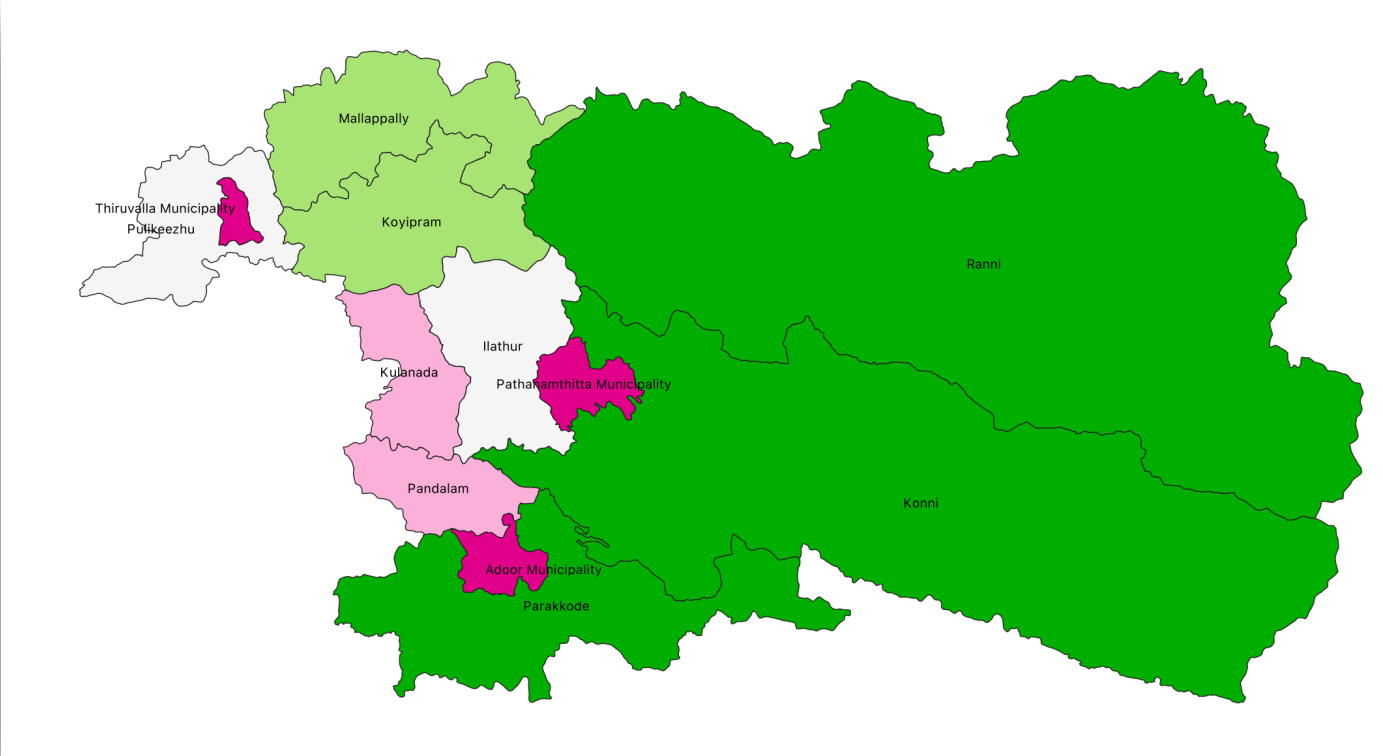

KERALA MAPS

Districts of Kerala

Taluks of Kerala

CD Block map of Kerala

CD Blocks in Thiruvananthapuram district

CD Blocks in Kollam district

CD Blocks in Pathanamthitta district

CD Blocks in Alappuzha district

CD Blocks in Kottayam district

CD blocks in Idukki district

CD Blocks in Ernakulam district

CD Blocks in Thrissur district

CD Blocks in Palakkad district

CD Blocks in Malappuram district

CD Blocks in Kozhikode district

CD Blocks in Wayanad district

CD Blocks in Kannur district

CD Blocks in Kasaragod district