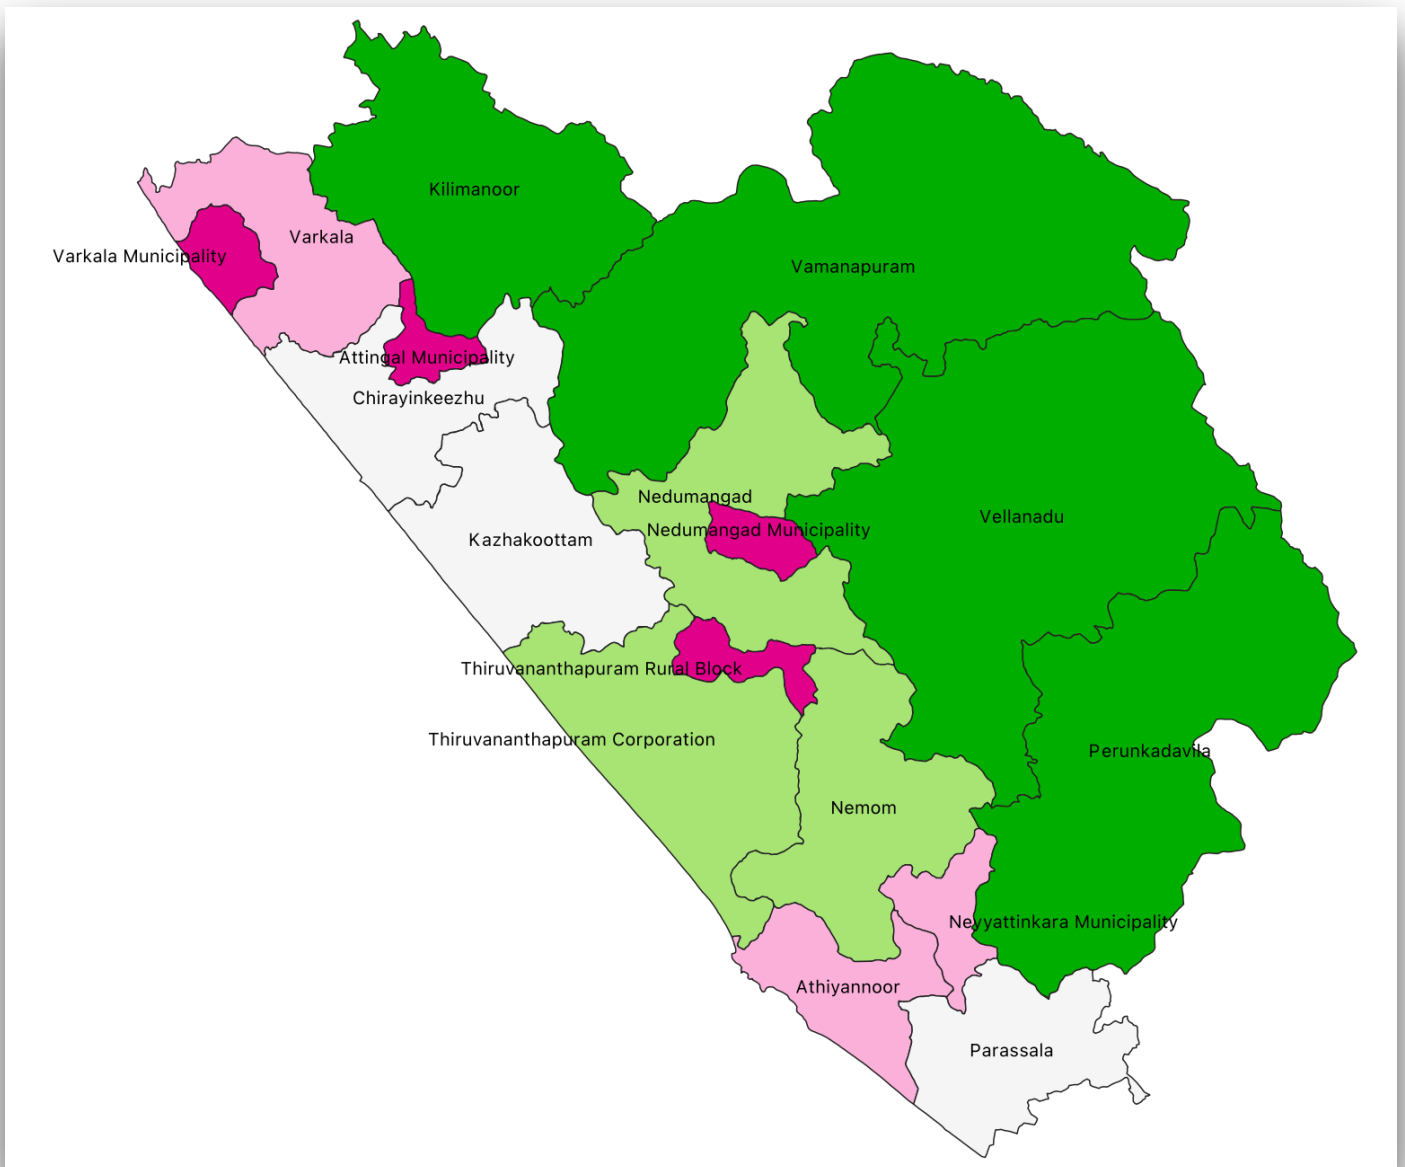

KERALA MAPS

Districts of Kerala

Taluks of Kerala

CD Block map of Kerala

CD Blocks in Thiruvananthapuram district

CD Blocks in Kollam district

CD Blocks in Pathanamthitta district

CD Blocks in Alappuzha district

CD Blocks in Kottayam district

CD blocks in Idukki district

CD Blocks in Ernakulam district

CD Blocks in Thrissur district

CD Blocks in Palakkad district

CD Blocks in Malappuram district

CD Blocks in Kozhikode district

CD Blocks in Wayanad district

CD Blocks in Kannur district

CD Blocks in Kasaragod district