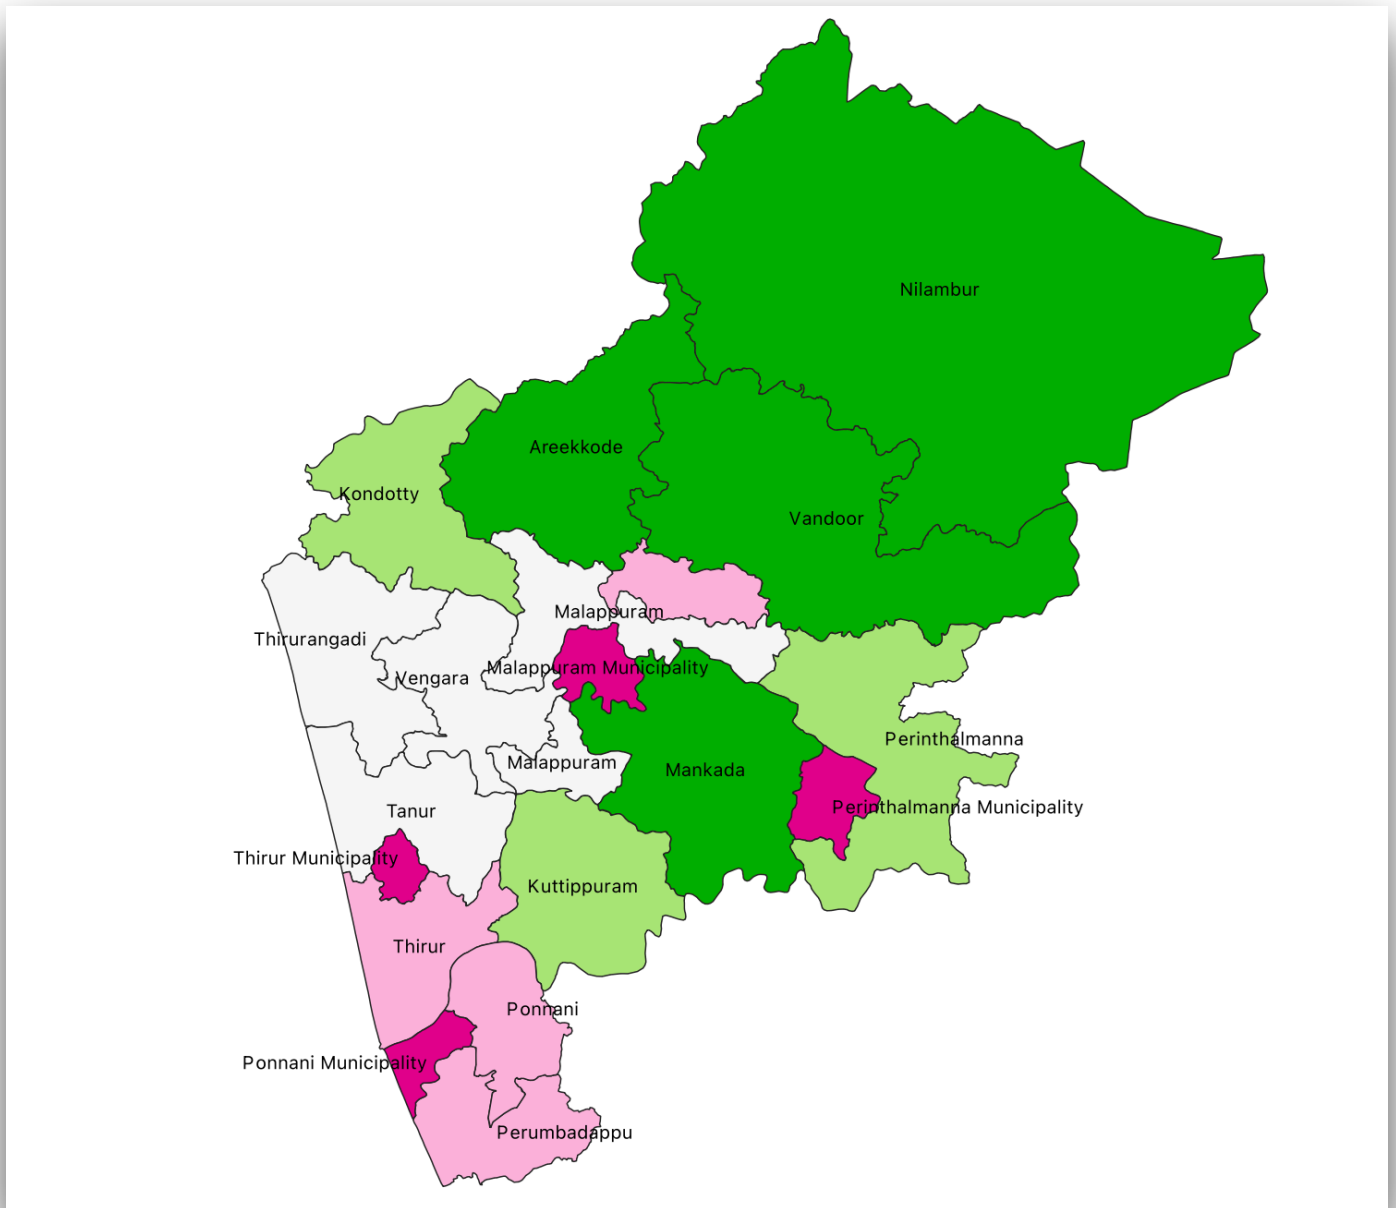

KERALA MAPS

Districts of Kerala

Taluks of Kerala

CD Block map of Kerala

CD Blocks in Thiruvananthapuram district

CD Blocks in Kollam district

CD Blocks in Pathanamthitta district

CD Blocks in Alappuzha district

CD Blocks in Kottayam district

CD blocks in Idukki district

CD Blocks in Ernakulam district

CD Blocks in Thrissur district

CD Blocks in Palakkad district

CD Blocks in Malappuram district

CD Blocks in Kozhikode district