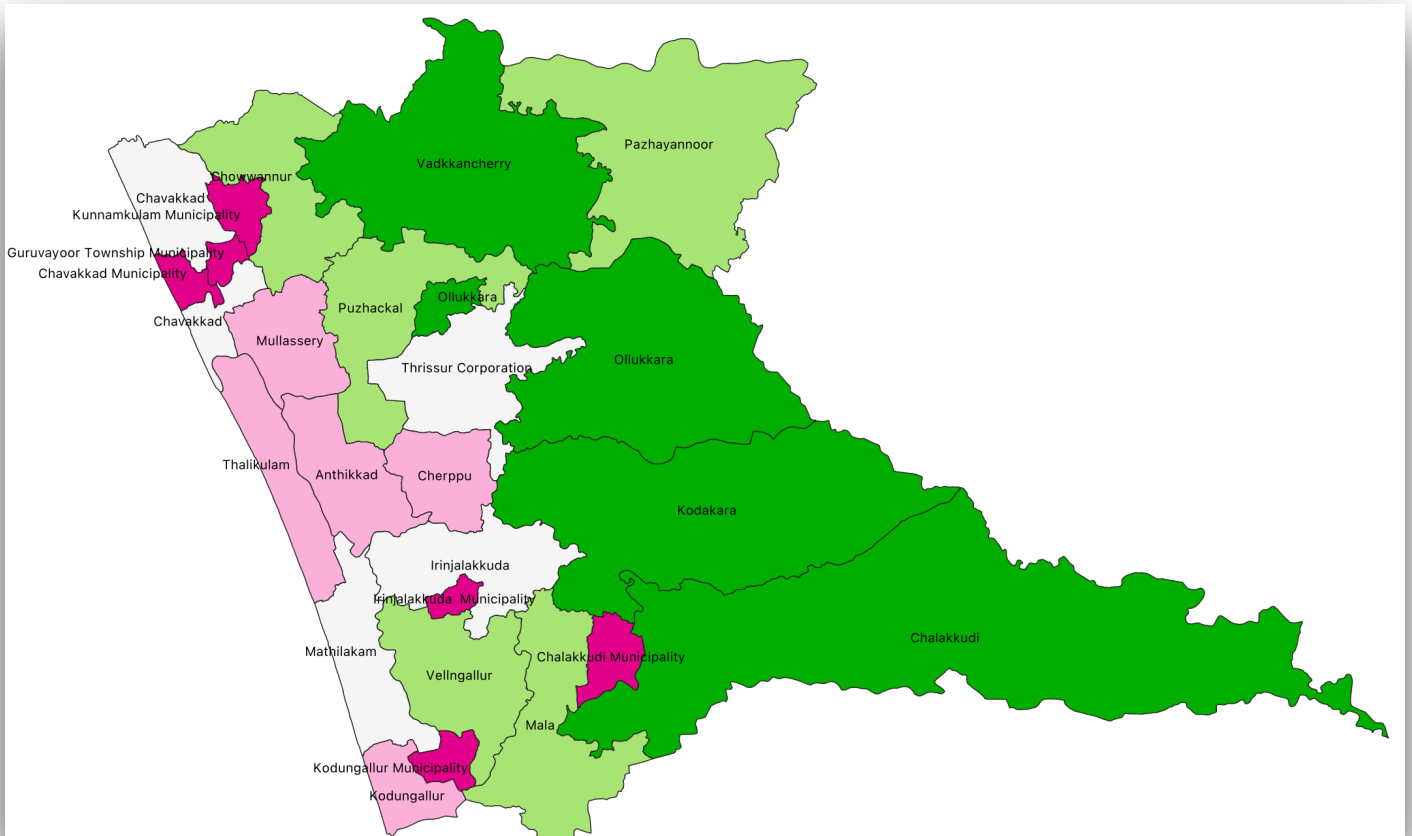

CD Blocks in Thrissur district