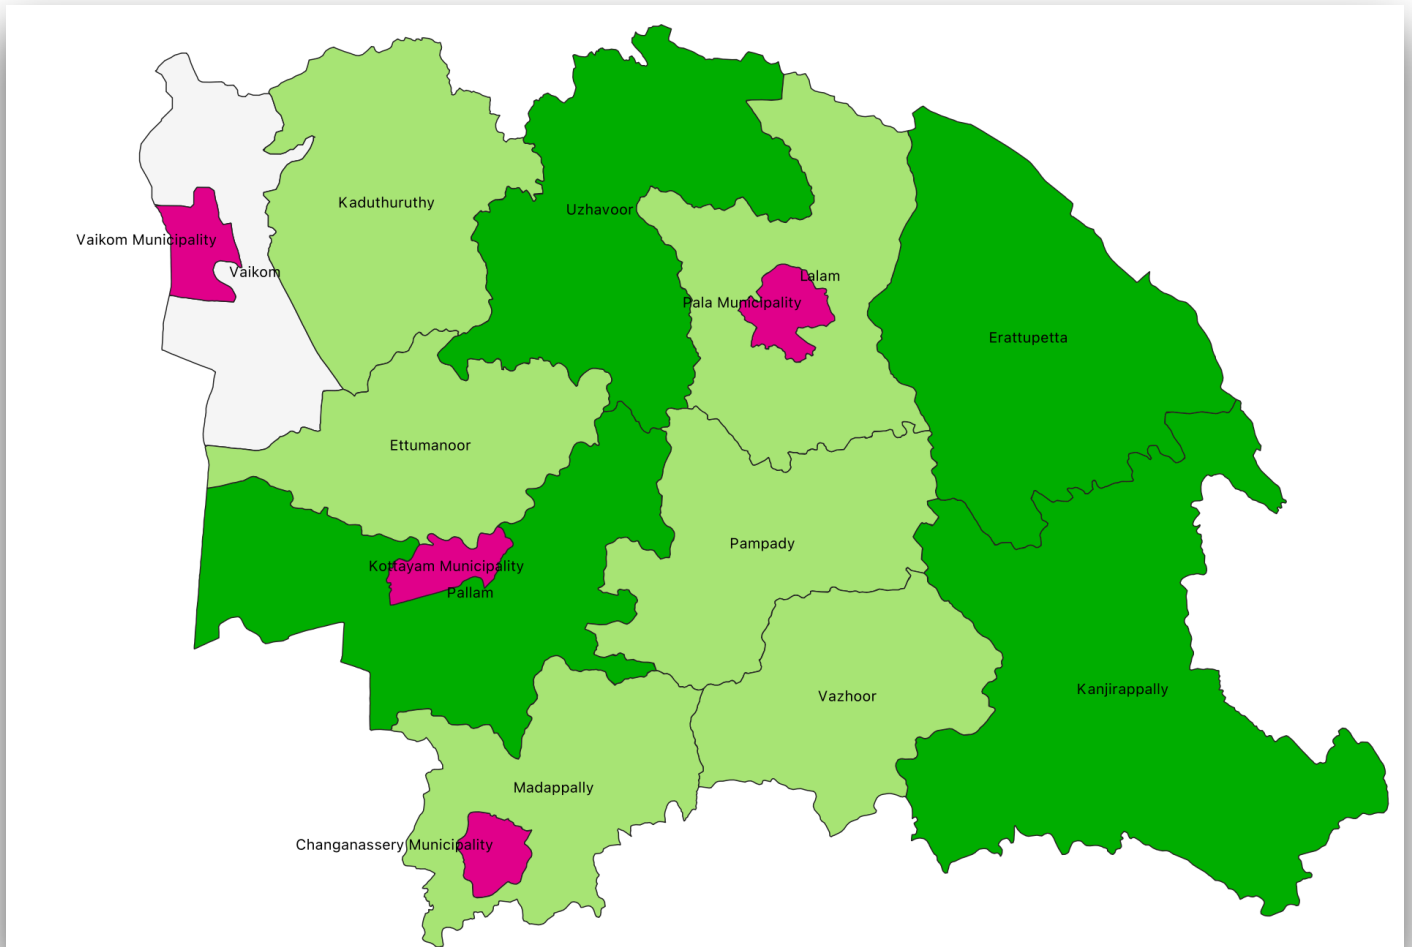

CD Blocks in Kottayam district