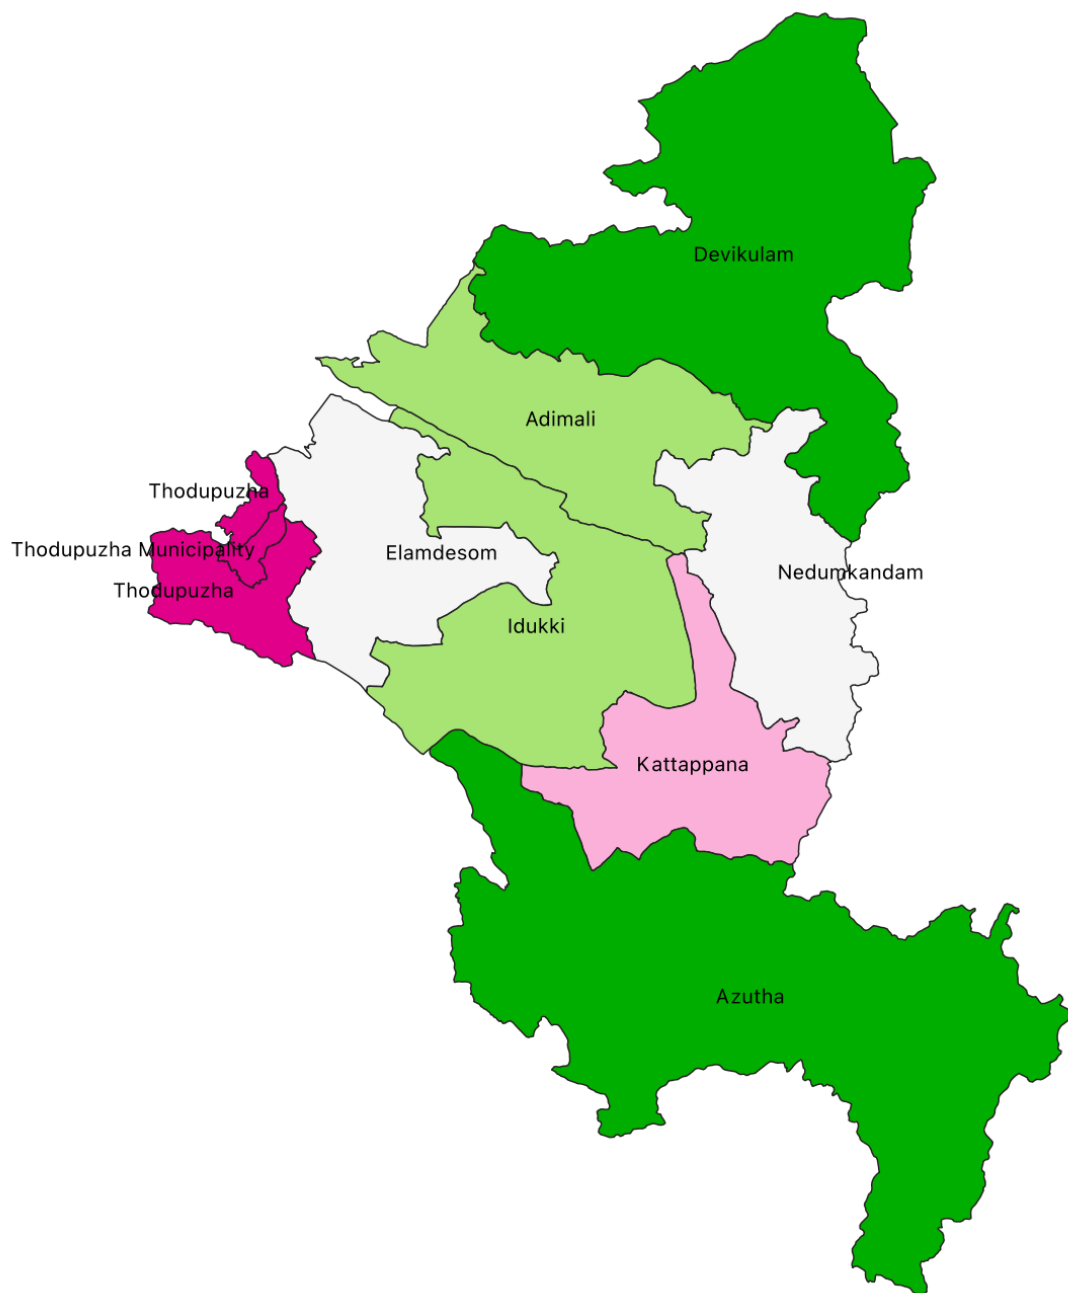

KERALA MAPS

Districts of Kerala

Taluks of Kerala

CD Block map of Kerala

CD Blocks in Thiruvananthapuram district

CD Blocks in Kollam district

CD Blocks in Pathanamthitta district

CD Blocks in Alappuzha district

CD Blocks in Kottayam district

CD blocks in Idukki district

CD Blocks in Ernakulam district

CD Blocks in Thrissur district

CD Blocks in Palakkad district

CD Blocks in Malappuram district

CD Blocks in Kozhikode district

CD Blocks in Wayanad district

CD Blocks in Kannur district

CD Blocks in Kasaragod district