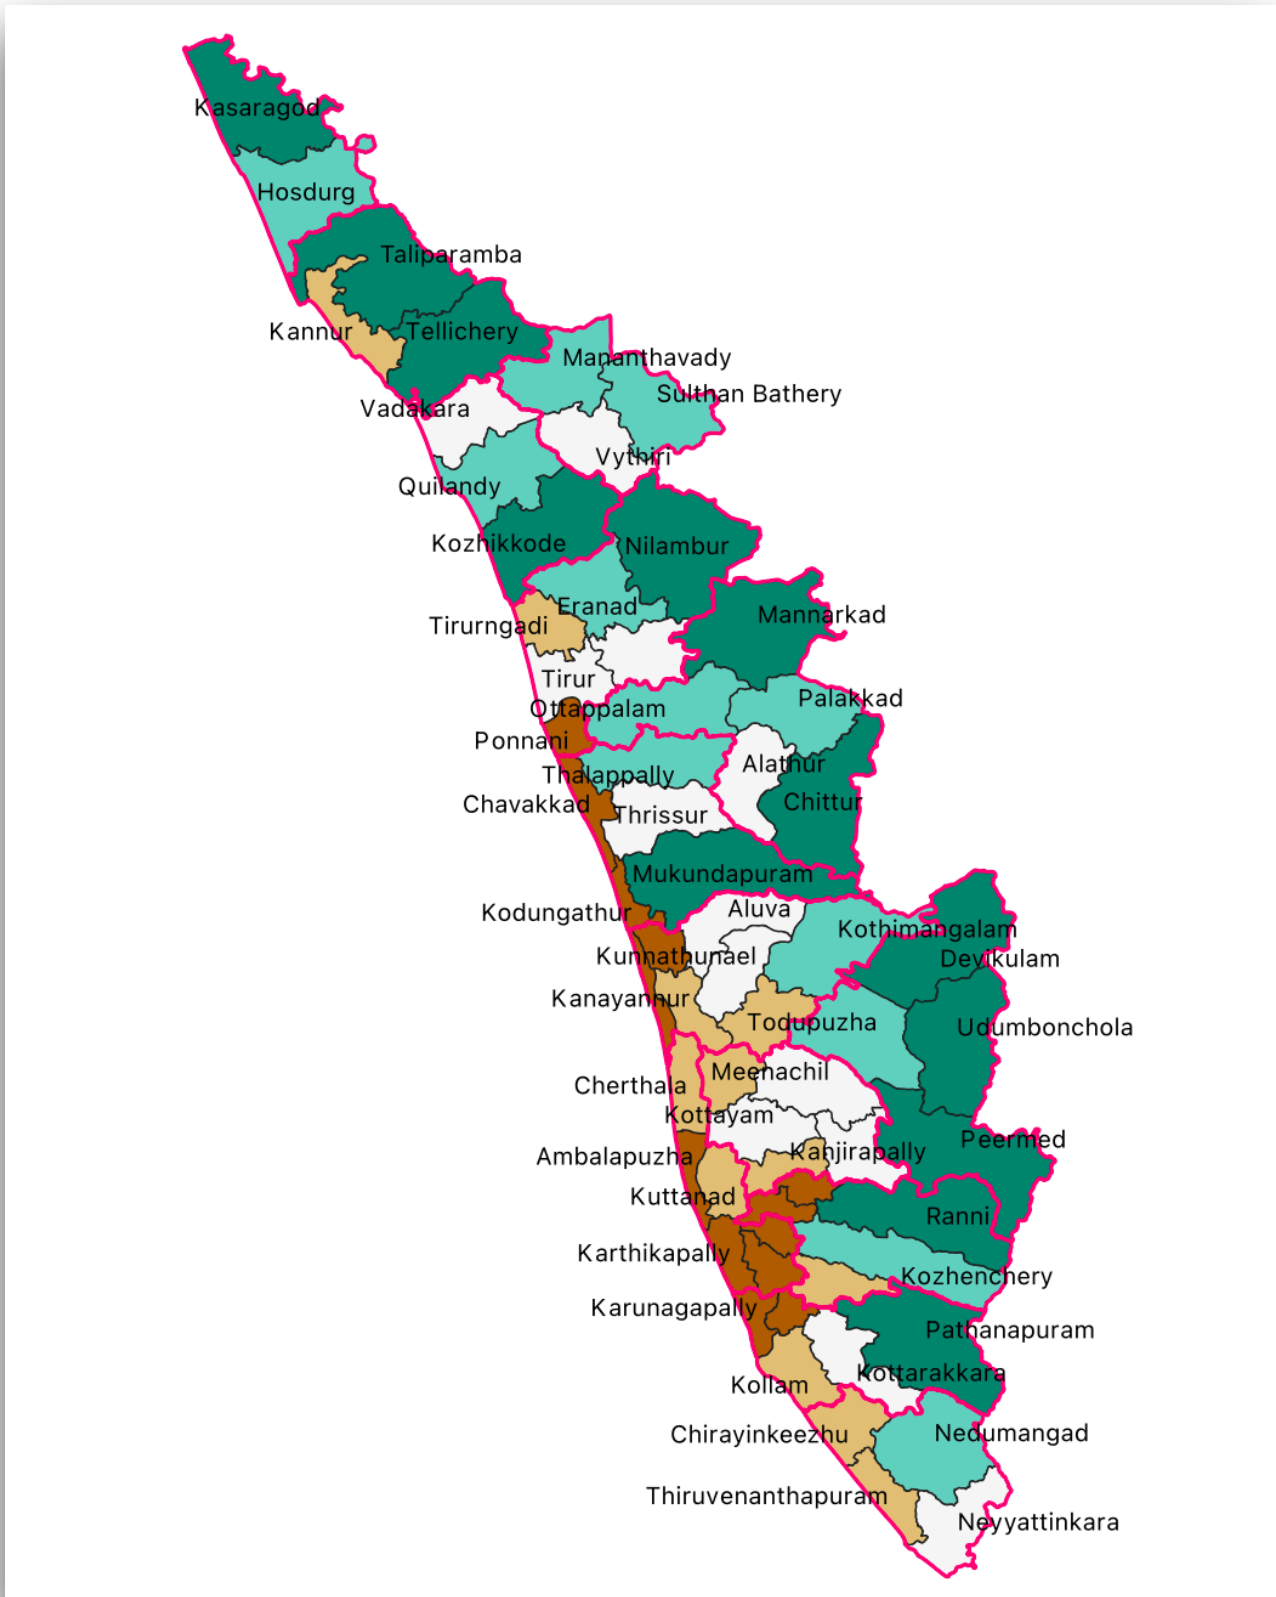

KERALA MAPS

Districts of Kerala

Taluks of Kerala

CD Block map of Kerala

CD Blocks in Thiruvananthapuram district

CD Blocks in Kollam district

CD Blocks in Pathanamthitta district

CD Blocks in Alappuzha district

CD Blocks in Kottayam district

CD blocks in Idukki district

CD Blocks in Ernakulam district

CD Blocks in Thrissur district

CD Blocks in Palakkad district

CD Blocks in Malappuram district

CD Blocks in Kozhikode district

CD Blocks in Wayanad district

CD Blocks in Kannur district

CD Blocks in Kasaragod district