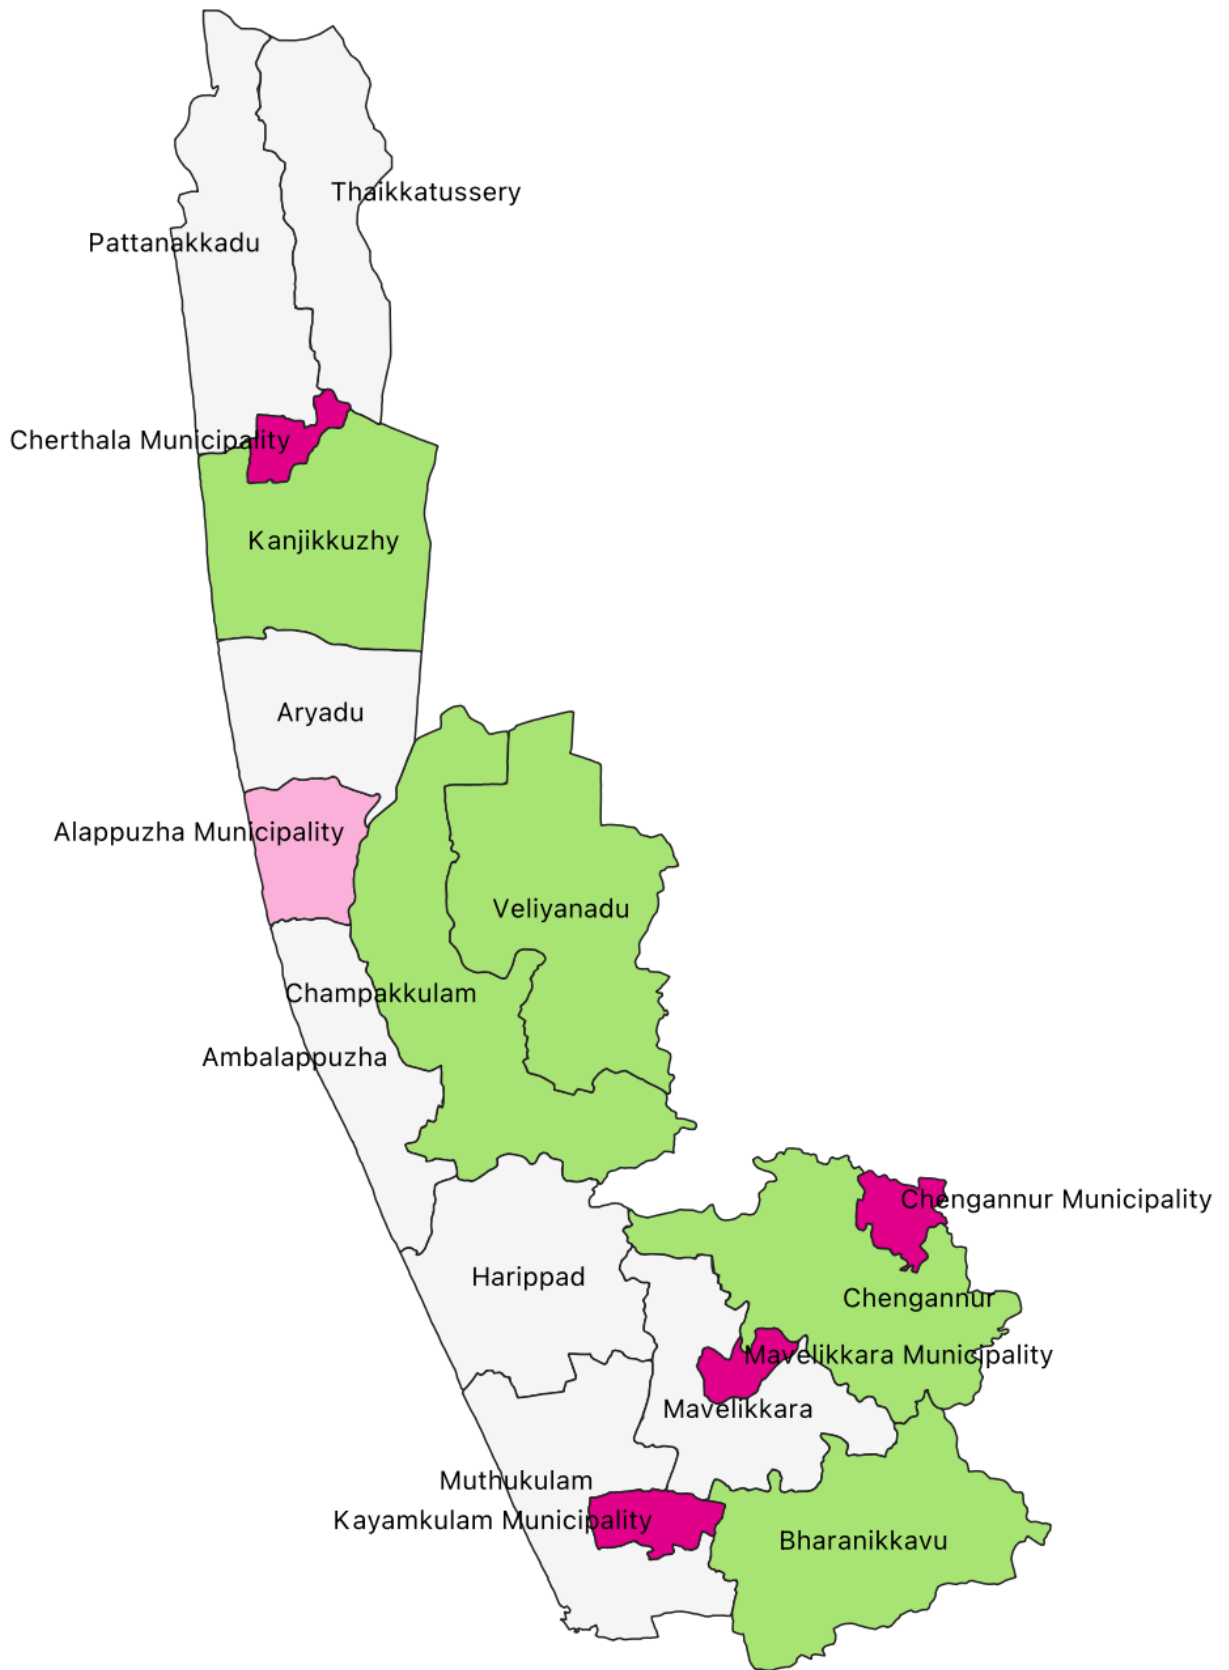

KERALA MAPS

Districts of Kerala

Taluks of Kerala

CD Block map of Kerala

CD Blocks in Thiruvananthapuram district

CD Blocks in Kollam district

CD Blocks in Pathanamthitta district

CD Blocks in Alappuzha district

CD Blocks in Kottayam district

CD blocks in Idukki district

CD Blocks in Ernakulam district

CD Blocks in Thrissur district

CD Blocks in Palakkad district

CD Blocks in Malappuram district

CD Blocks in Kozhikode district

CD Blocks in Wayanad district

CD Blocks in Kannur district

CD Blocks in Kasaragod district