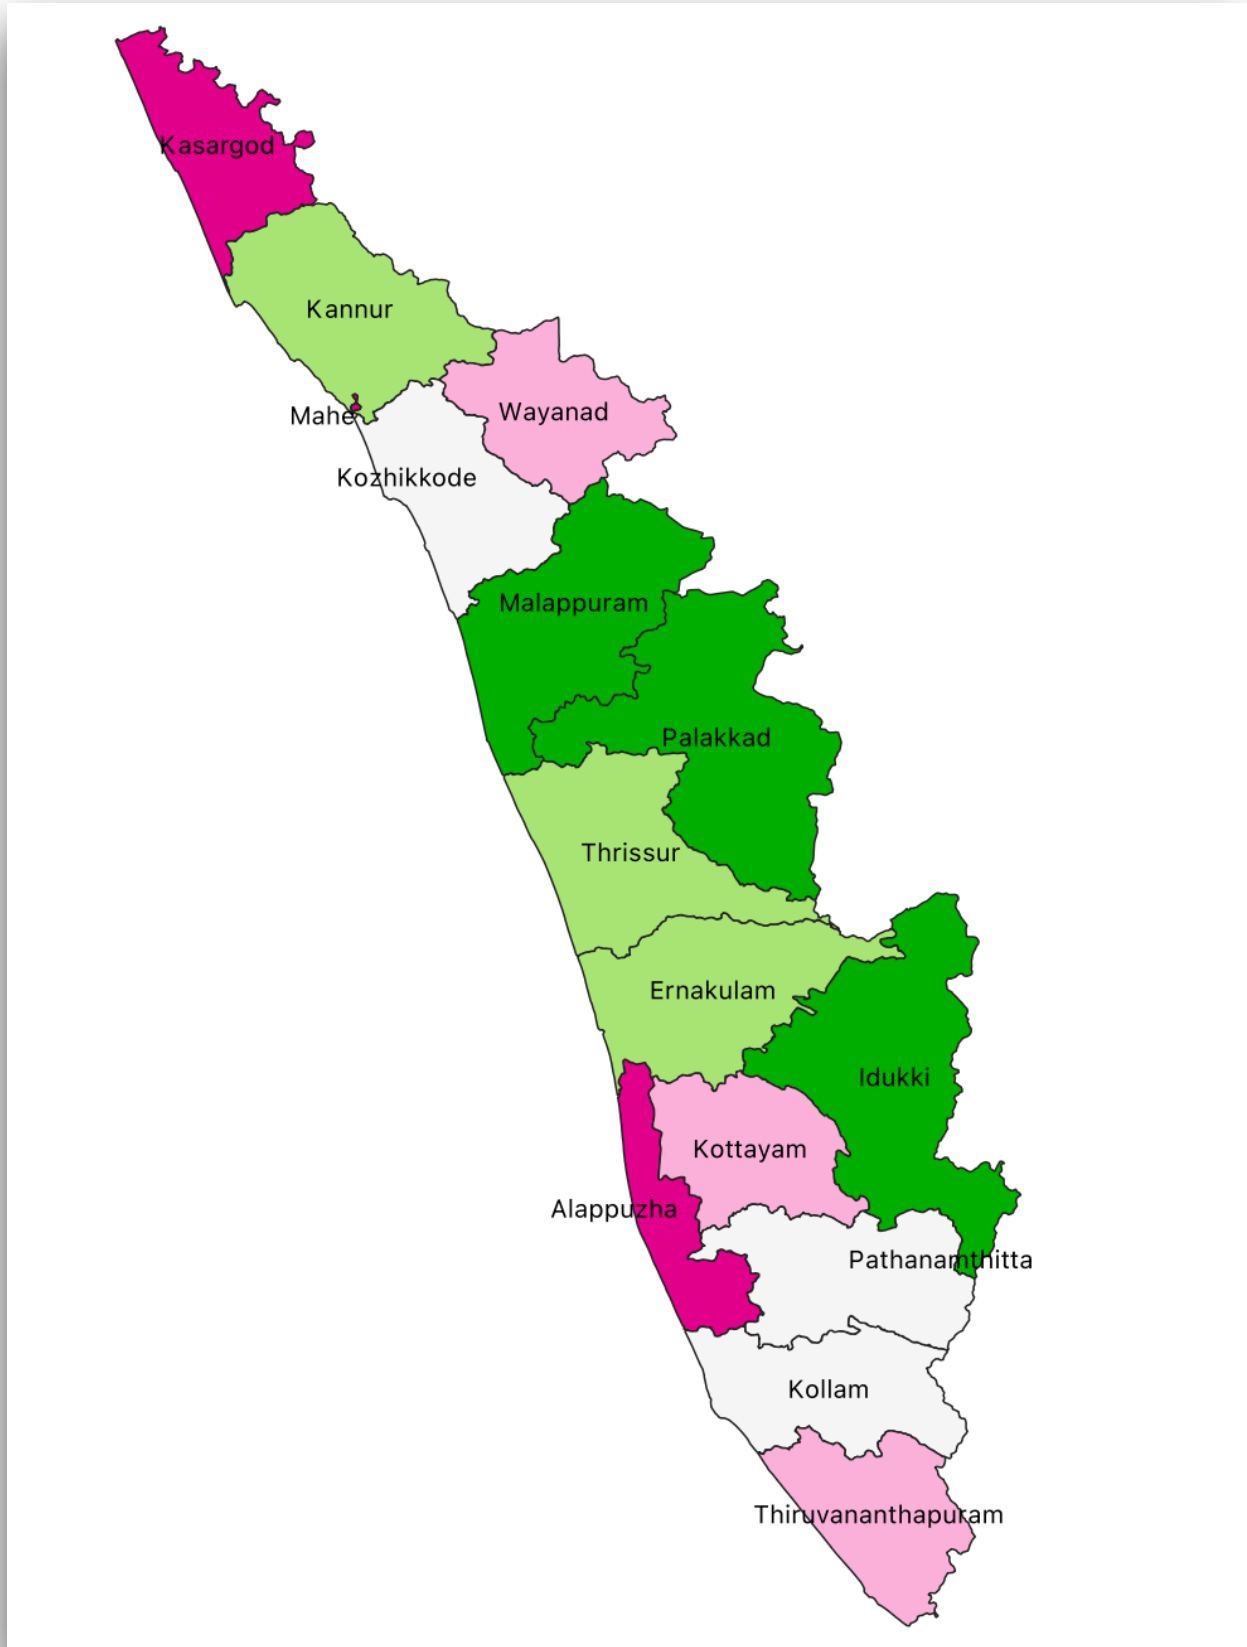

KERALA MAPS

Districts of Kerala

Taluks of Kerala

CD Block map of Kerala

CD Blocks in Thiruvananthapuram district

CD Blocks in Kollam district

CD Blocks in Pathanamthitta district

CD Blocks in Alappuzha district

CD Blocks in Kottayam district

CD blocks in Idukki district

CD Blocks in Ernakulam district

CD Blocks in Thrissur district

CD Blocks in Palakkad district

CD Blocks in Malappuram district

CD Blocks in Kozhikode district