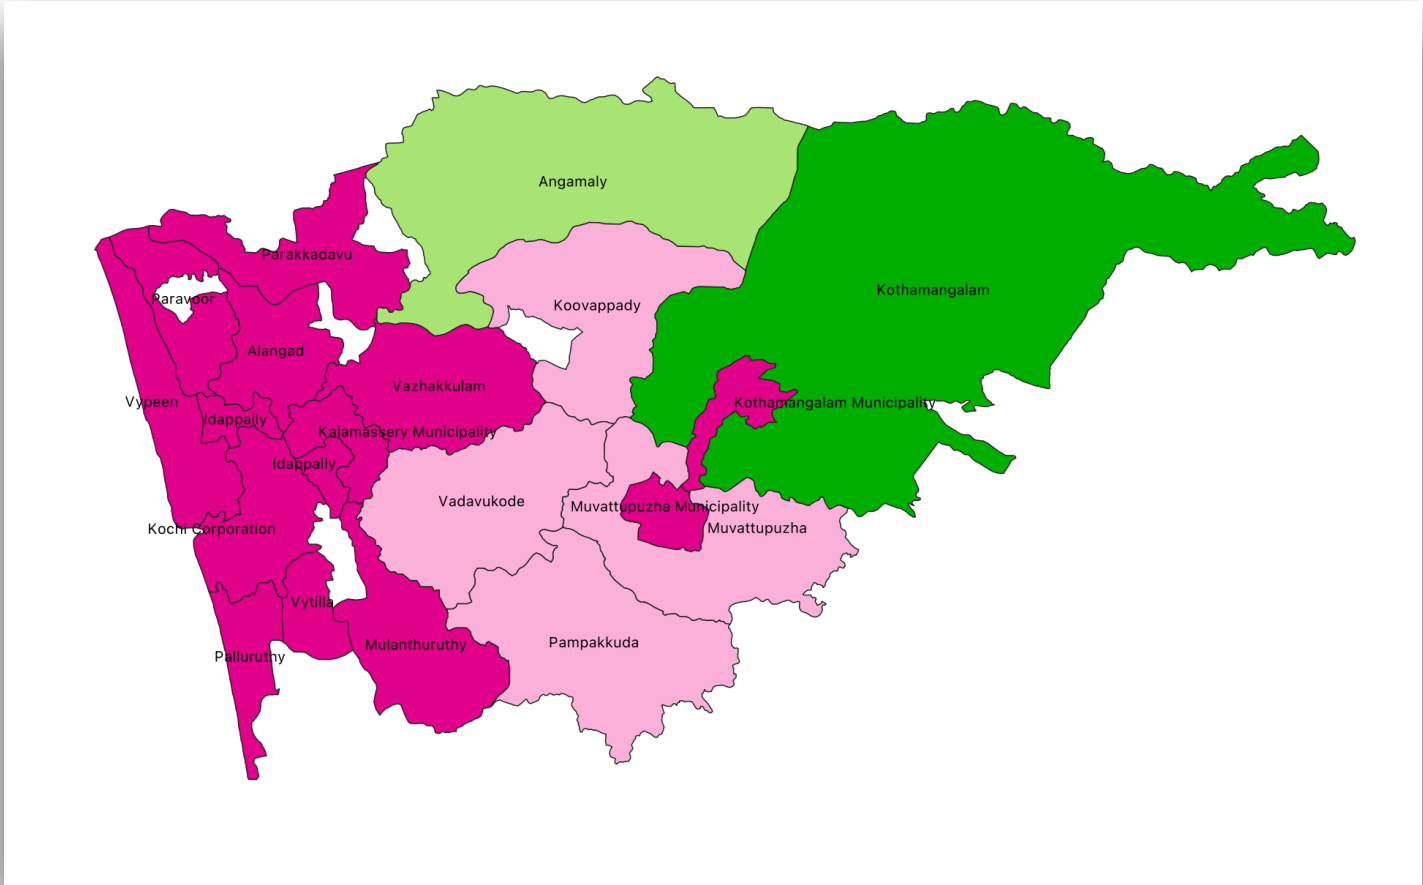

CD Blocks in Ernakulam district