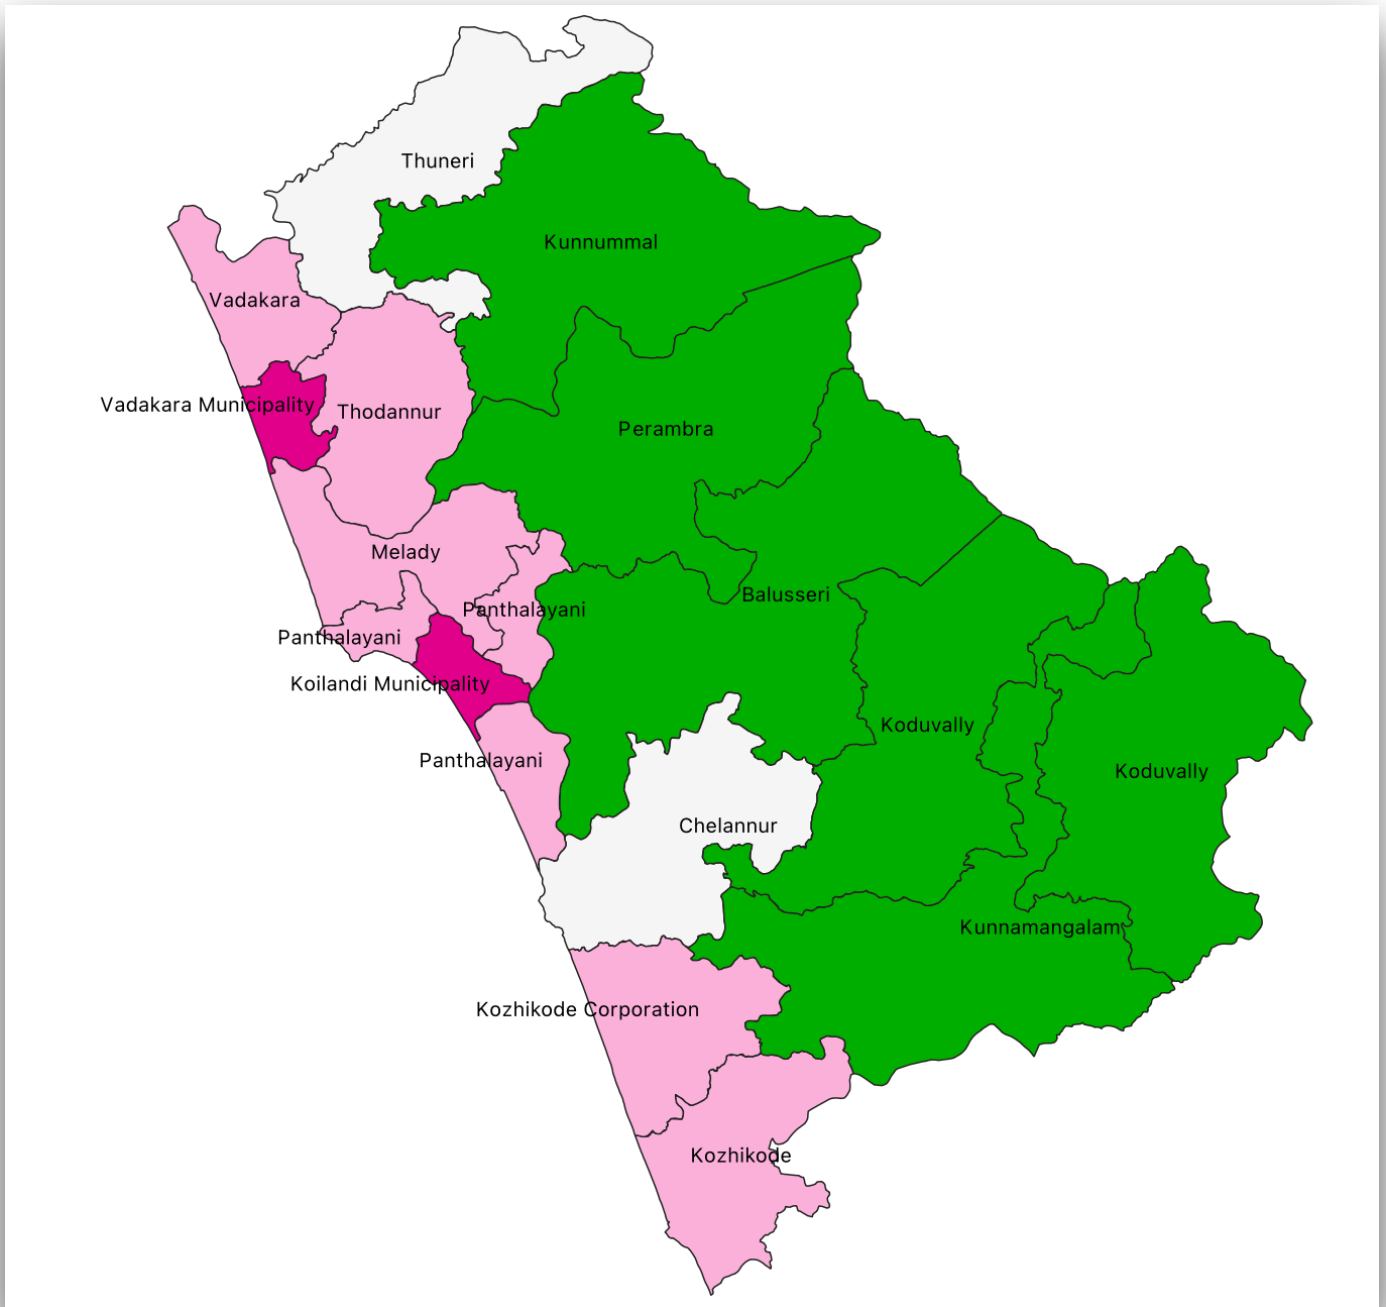

KERALA MAPS

Districts of Kerala

Taluks of Kerala

CD Block map of Kerala

CD Blocks in Thiruvananthapuram district

CD Blocks in Kollam district

CD Blocks in Pathanamthitta district

CD Blocks in Alappuzha district

CD Blocks in Kottayam district

CD blocks in Idukki district

CD Blocks in Ernakulam district

CD Blocks in Thrissur district

CD Blocks in Palakkad district

CD Blocks in Malappuram district

CD Blocks in Kozhikode district