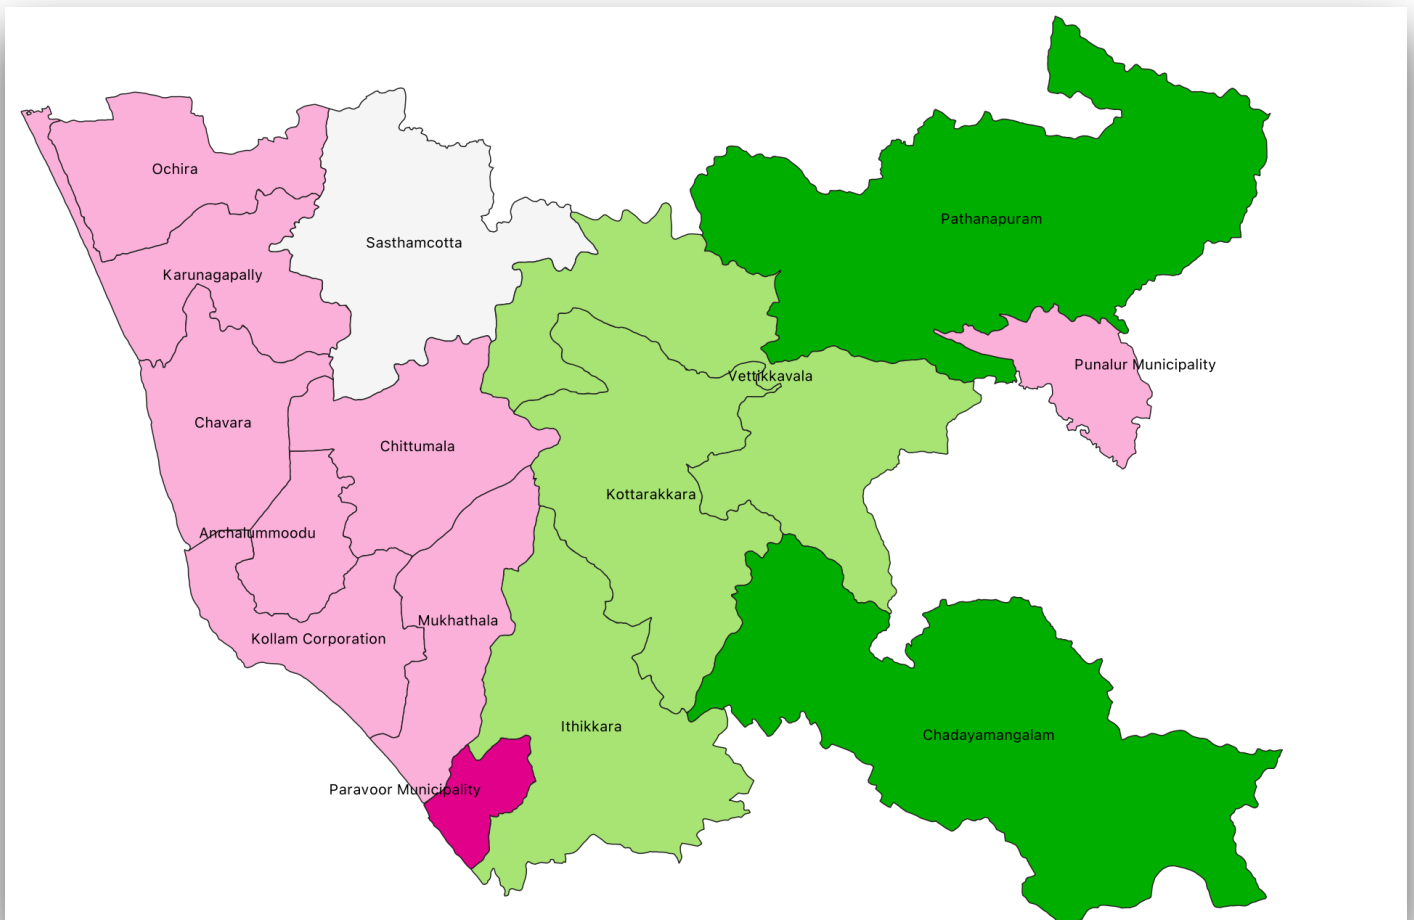

KERALA MAPS

Districts of Kerala

Taluks of Kerala

CD Block map of Kerala

CD Blocks in Thiruvananthapuram district

CD Blocks in Kollam district

CD Blocks in Pathanamthitta district

CD Blocks in Alappuzha district

CD Blocks in Wayanad district

CD Blocks in Kannur district

CD Blocks in Kasaragod district